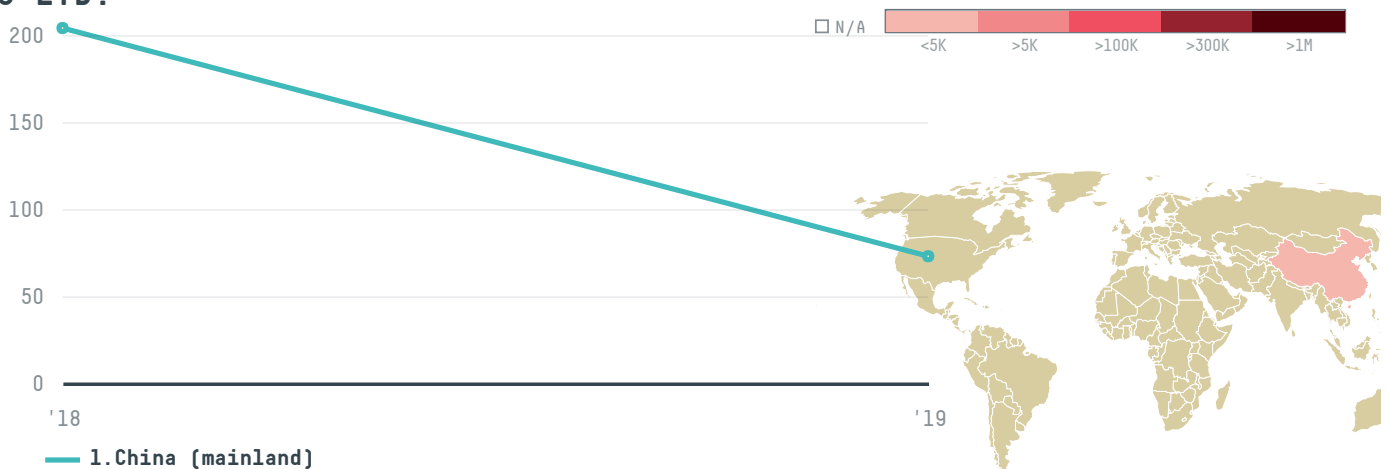

TOP DESTINATION COUNTRIES OF SHRIMP EXPORTED BY LIANYUNGANG YIJIABEI INTL CO LTD:

This website uses cookies to provide you with an improved user experience. By continuing to browse this site, you consent to the use of cookies and similar technologies. Please visit our [privacy policy](#) for further details.

I AGREE