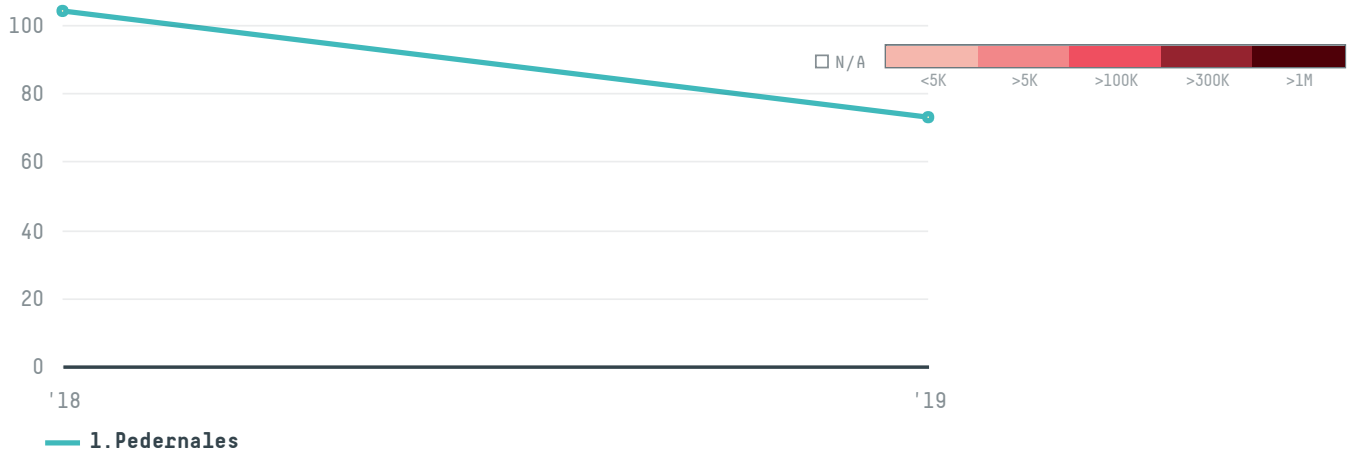

Trase is a partnership between

In collaboration with

and many other organizations and individuals.

Donors

[Terms of Use](#) · [Privacy policy](#) · [Cookie policy](#) · [Contact us](#)

This website uses cookies to provide you with an improved user experience. By continuing to browse this site, you consent to the use of cookies and similar technologies. Please visit our [privacy policy](#) for further details.

I AGREE