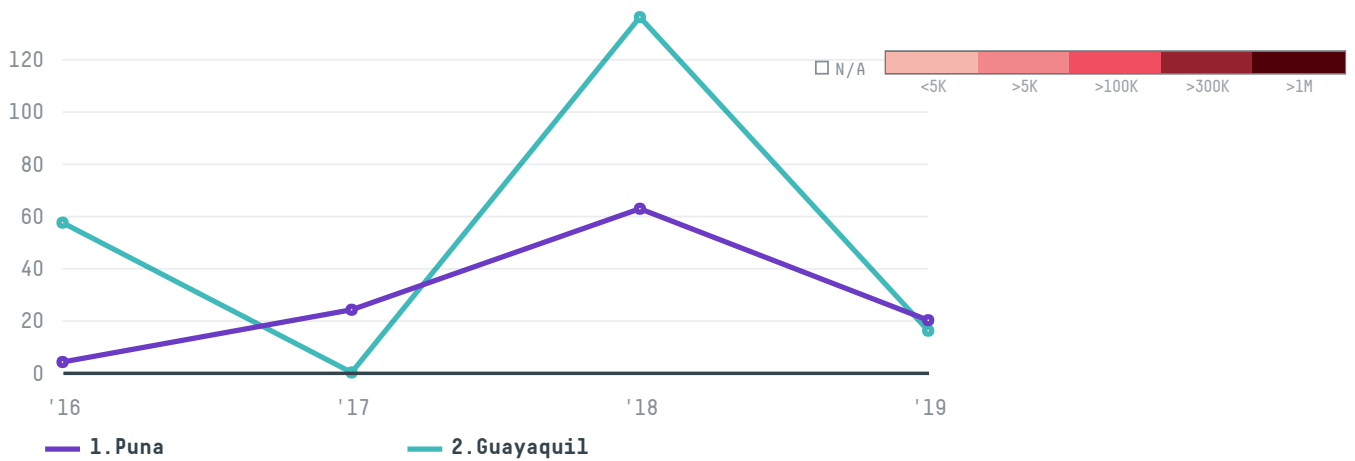

TOP DESTINATION COUNTRIES OF SHRIMP EXPORTED BY CHINA NATIONAL LIGHT INDUSTRIAL PRODUCTS IMP YEXP TECHNICAL:

Trase is a partnership between

In collaboration with

Donors

This website uses cookies to provide you with an improved user experience. By continuing to browse this site, you consent to the use of cookies and similar technologies. Please visit our [privacy policy](#) for further details.

I AGREE