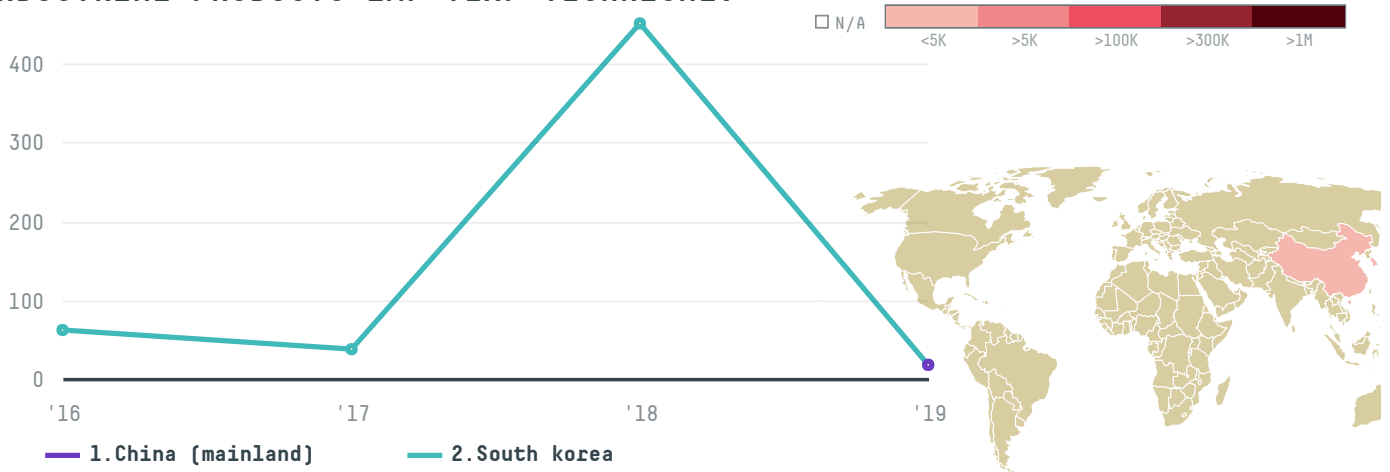

TOP DESTINATION COUNTRIES OF SHRIMP EXPORTED BY CHINA NATIONAL LIGHT INDUSTRIAL PRODUCTS IMP YEXP TECHNICAL:

Trase is a partnership between

In collaboration with

Donors

This website uses cookies to provide you with an improved user experience. By continuing to browse this site, you consent to the use of cookies and similar technologies. Please visit our [privacy policy](#) for further details.

I AGREE