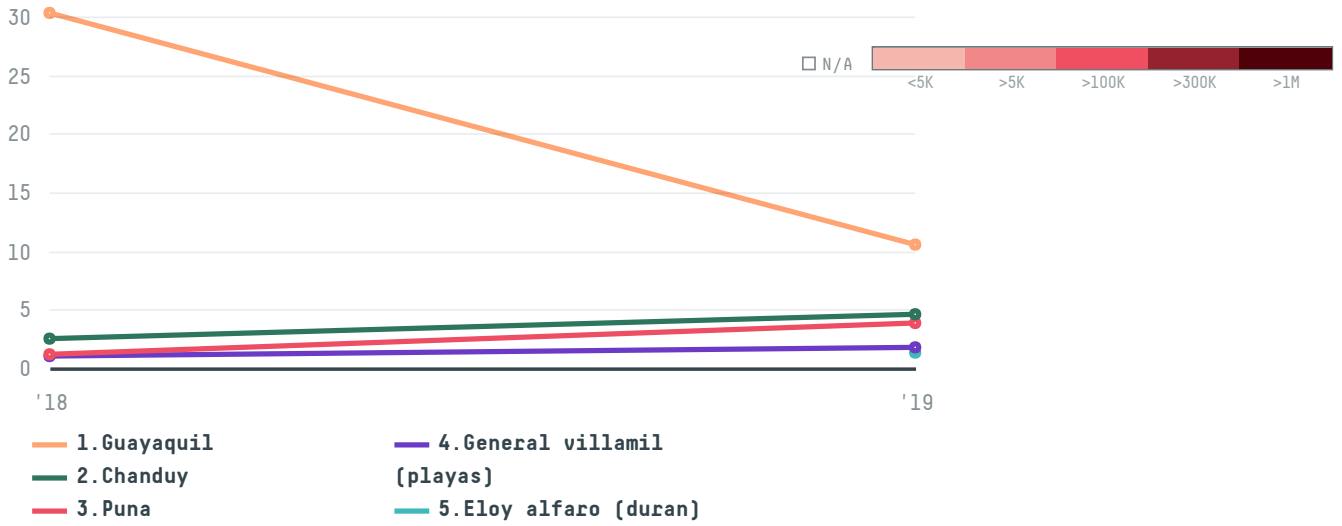

Trase is a partnership between

In collaboration with

and many other organizations and individuals.

Donors

[Terms of Use](#) · [Privacy policy](#) · [Cookie policy](#) · [Contact us](#)

This website uses cookies to provide you with an improved user experience. By continuing to browse this site, you consent to the use of cookies and similar technologies. Please visit our [privacy policy](#) for further details.

I AGREE