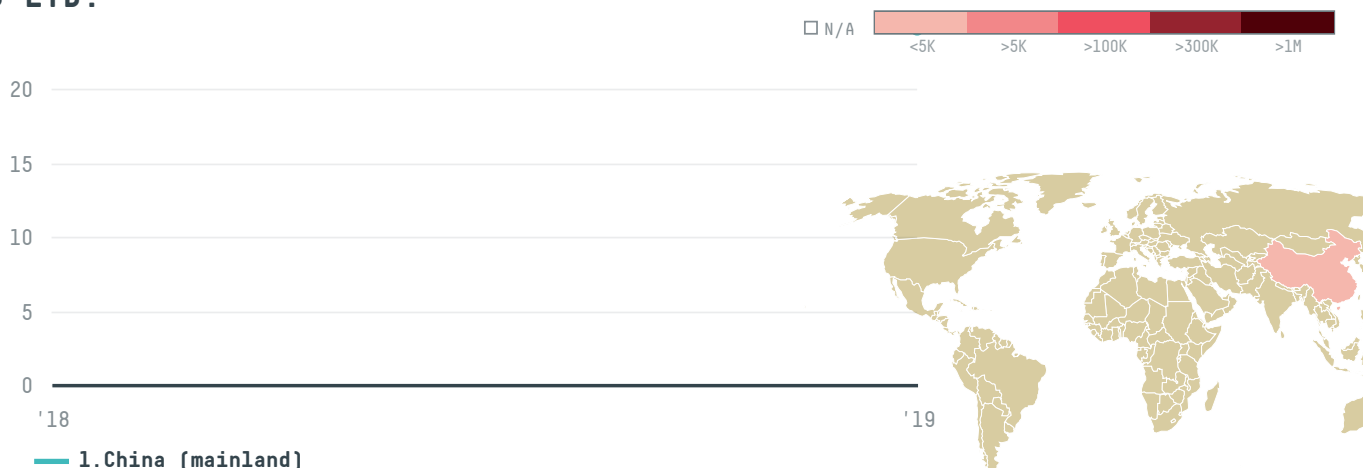

TOP DESTINATION COUNTRIES OF SHRIMP EXPORTED BY HENME CHEMICAL INDUSTRIAL CO LTD:

This website uses cookies to provide you with an improved user experience. By continuing to browse this site, you consent to the use of cookies and similar technologies. Please visit our [privacy policy](#) for further details.

I AGREE