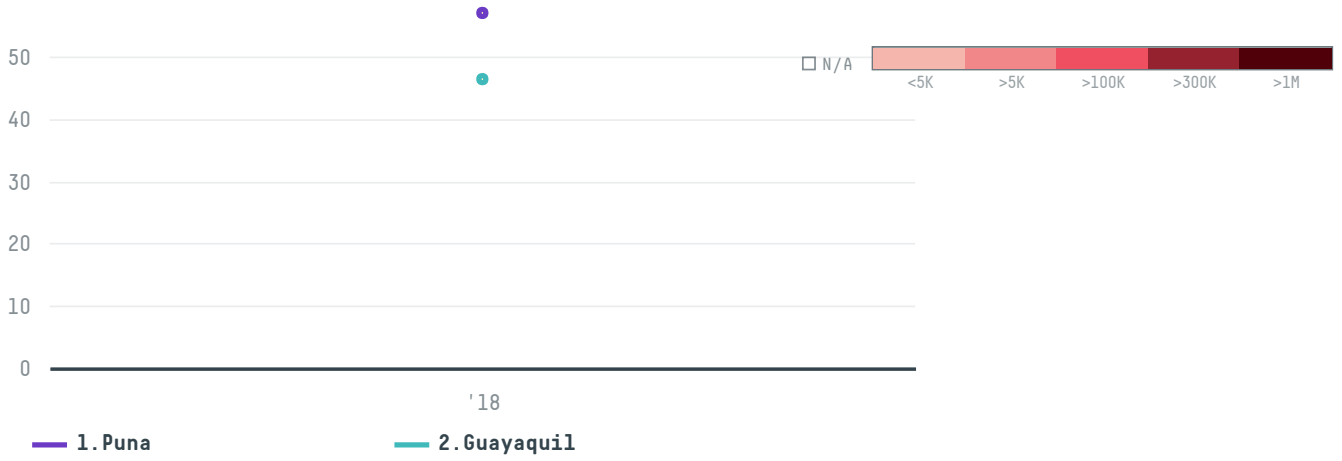

Trase is a partnership between

In collaboration with

and many other organizations and individuals.

Donors

[Terms of Use](#) · [Privacy policy](#) · [Cookie policy](#) · [Contact us](#)

This website uses cookies to provide you with an improved user experience. By continuing to browse this site, you consent to the use of cookies and similar technologies. Please visit our [privacy policy](#) for further details.

I AGREE