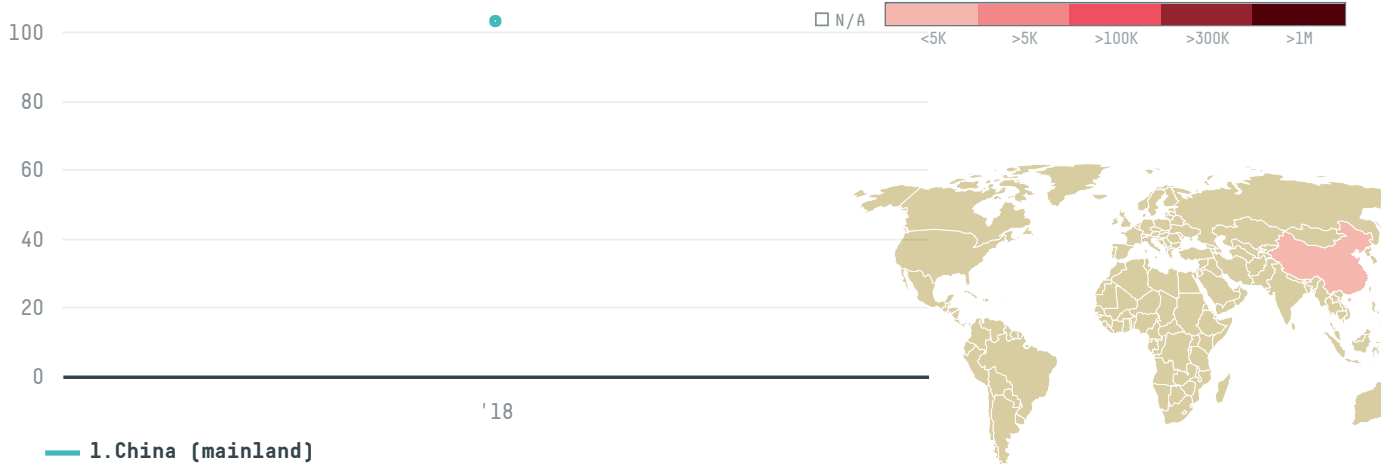

TOP DESTINATION COUNTRIES OF SHRIMP EXPORTED BY SINOTRANS PFS COLD CHAIN LOGISTICS CO LTD:

This website uses cookies to provide you with an improved user experience. By continuing to browse this site, you consent to the use of cookies and similar technologies. Please visit our [privacy policy](#) for further details.

I AGREE