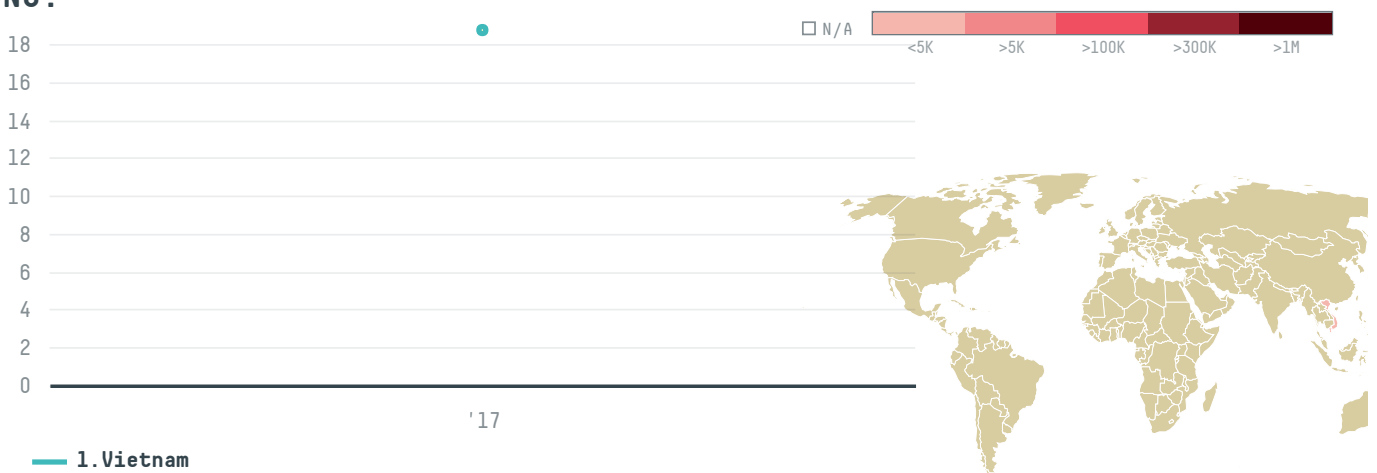

TOP DESTINATION COUNTRIES OF SHRIMP EXPORTED BY TRUNG THANH COMPANY ADD KM2 HUNG:

This website uses cookies to provide you with an improved user experience. By continuing to browse this site, you consent to the use of cookies and similar technologies. Please visit our [privacy policy](#) for further details.

I AGREE