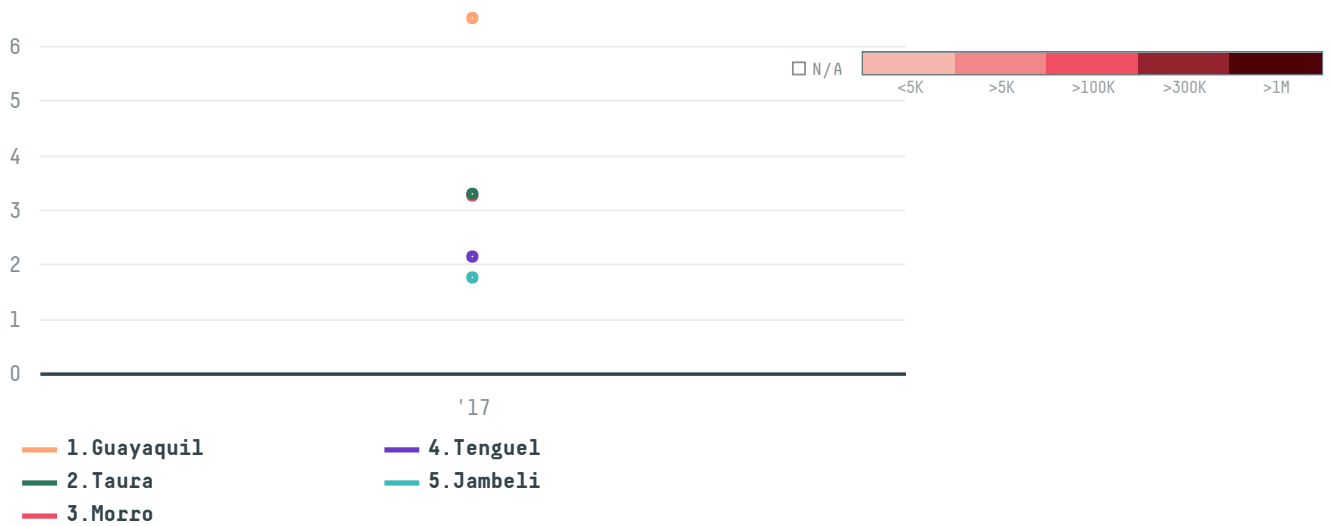

Trase is a partnership between

In collaboration with

and many other organizations and individuals.

Donors

[Terms of Use](#) · [Privacy policy](#) · [Cookie policy](#) · [Contact us](#)

This website uses cookies to provide you with an improved user experience. By continuing to browse this site, you consent to the use of cookies and similar technologies. Please visit our [privacy policy](#) for further details.

I AGREE