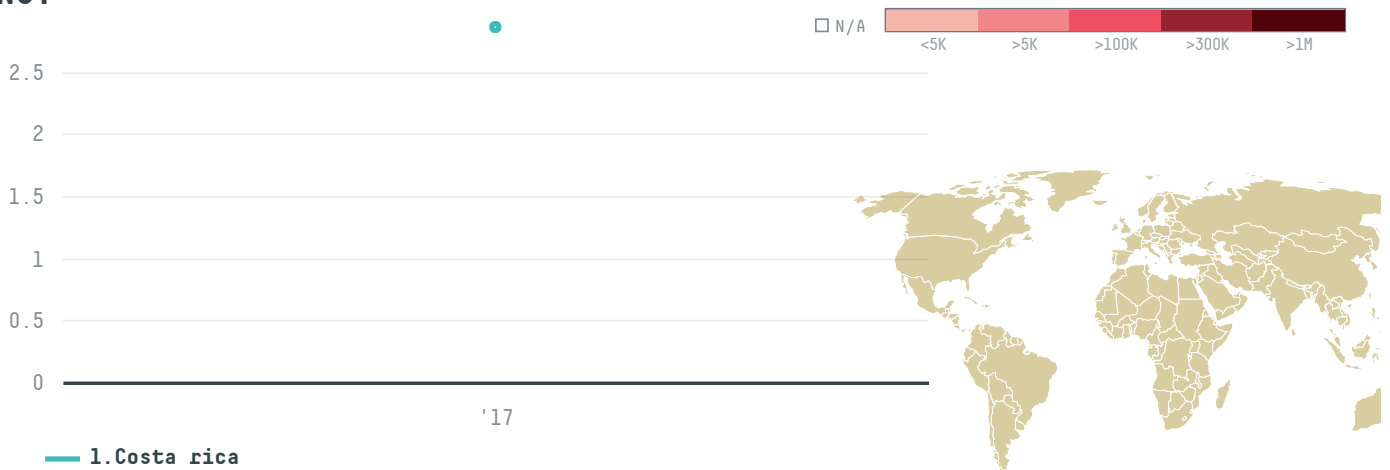

TOP DESTINATION COUNTRIES OF SHRIMP EXPORTED BY ABL TRADING INTERNACIONAL INC:

This website uses cookies to provide you with an improved user experience. By continuing to browse this site, you consent to the use of cookies and similar technologies. Please visit our [privacy policy](#) for further details.

I AGREE