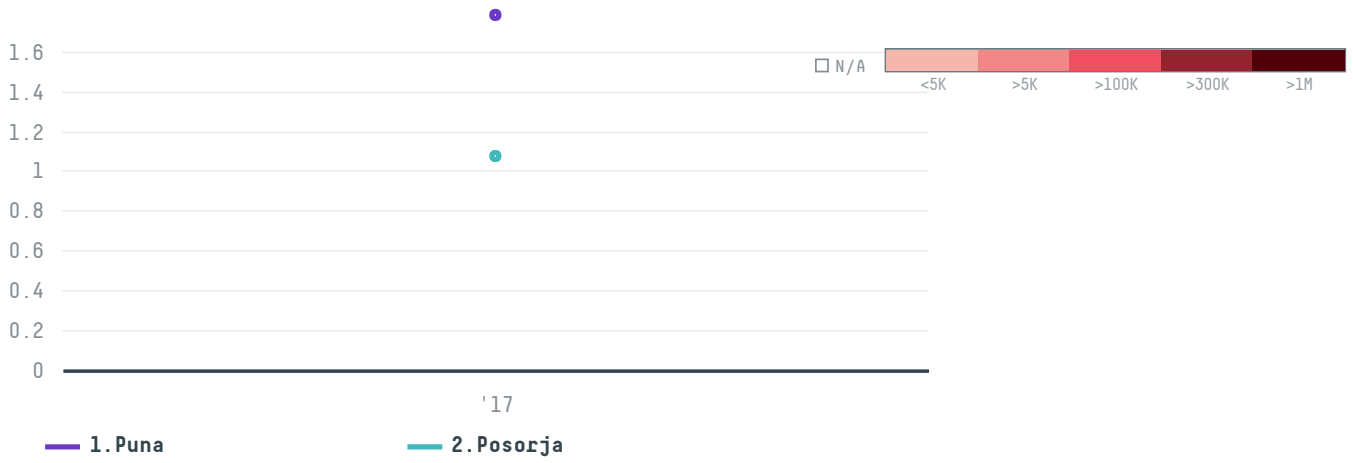

Trase is a partnership between

Stockholm Environment Institute

Global Canopy Programme

In collaboration with

vizzuality

The European Forest Institute

and many other organizations and individuals.

Donors

The Global Environment Facility

WWF

Europe

Gordon and Betty Moore Foundation

The Nature Conservancy

Department for International Development

Formas

Norway's International Climate and Forest Initiative (NICFI)

[Terms of Use](#) · [Privacy policy](#) · [Cookie policy](#) · [Contact us](#)

This website uses cookies to provide you with an improved user experience. By continuing to browse this site, you consent to the use of cookies and similar technologies. Please visit our [privacy policy](#) for further details.

I AGREE