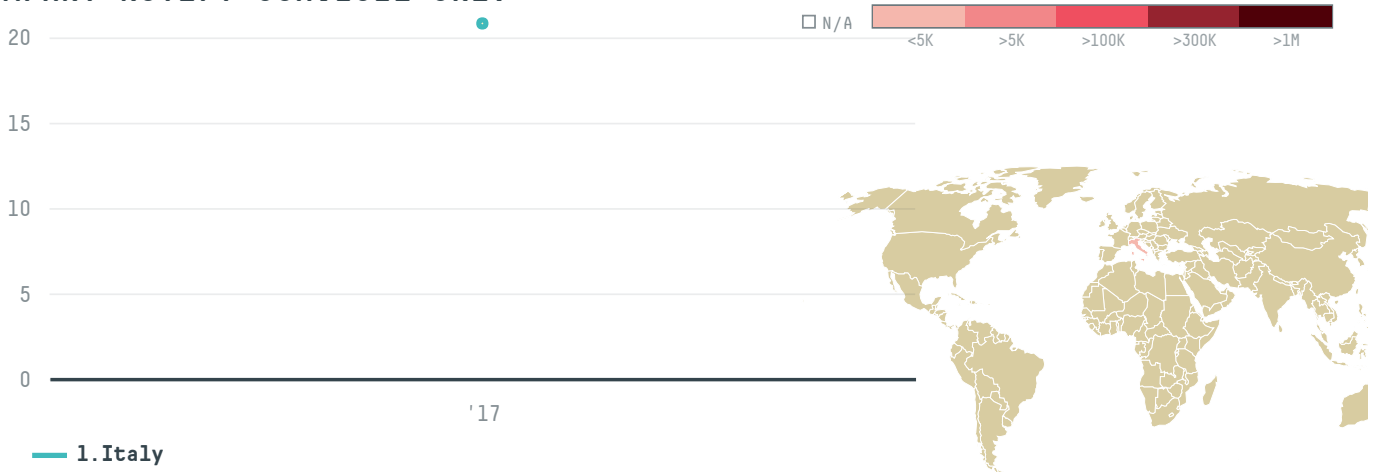

TOP DESTINATION COUNTRIES OF SHRIMP EXPORTED BY INTERNATIONAL SHRIMP COMPANY NOTIFY SOAVEGEL SRL:

Trase is a partnership between

In collaboration with

Donors

This website uses cookies to provide you with an improved user experience. By continuing to browse this site, you consent to the use of cookies and similar technologies. Please visit our [privacy policy](#) for further details.

I AGREE