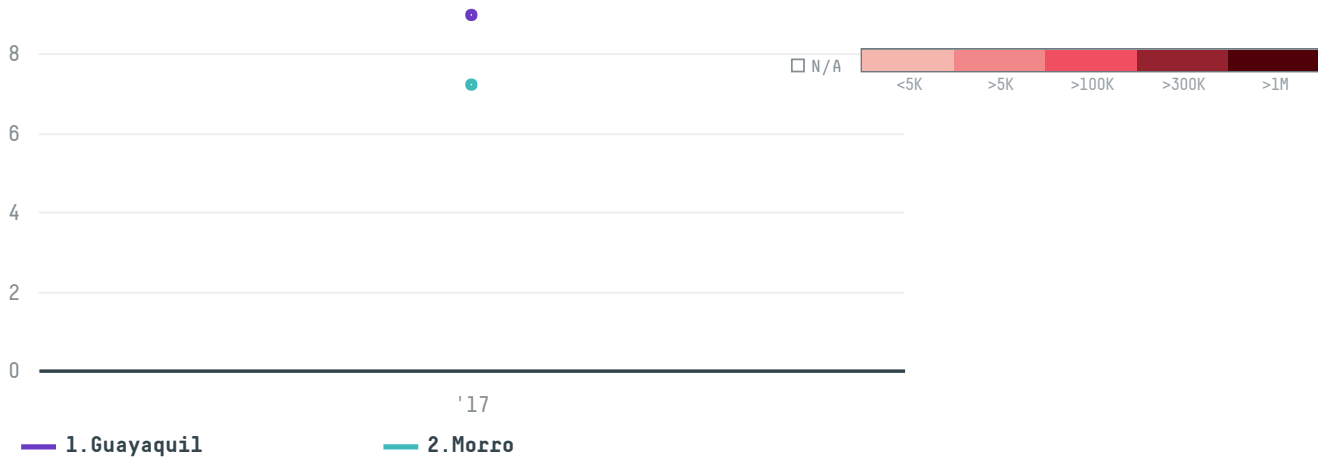

Trase is a partnership between

In collaboration with

and many other organizations and individuals.

Donors

[Terms of Use](#) · [Privacy policy](#) · [Cookie policy](#) · [Contact us](#)

This website uses cookies to provide you with an improved user experience. By continuing to browse this site, you consent to the use of cookies and similar technologies. Please visit our [privacy policy](#) for further details.

I AGREE