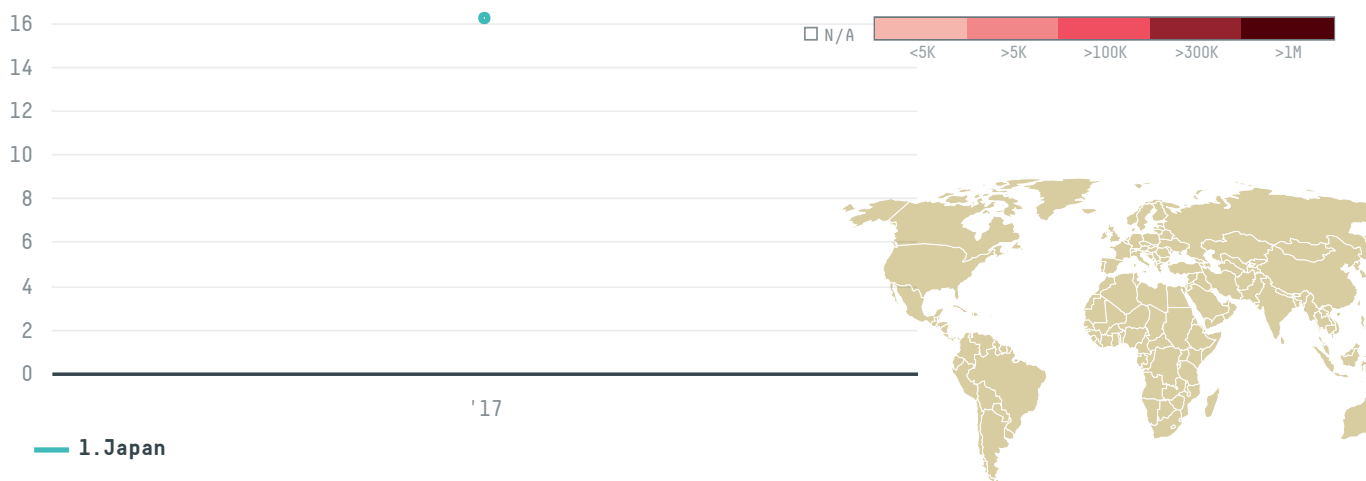

TOP DESTINATION COUNTRIES OF SHRIMP EXPORTED BY HANWA CO LTD:

This website uses cookies to provide you with an improved user experience. By continuing to browse this site, you consent to the use of cookies and similar technologies. Please visit our [privacy policy](#) for further details.

I AGREE