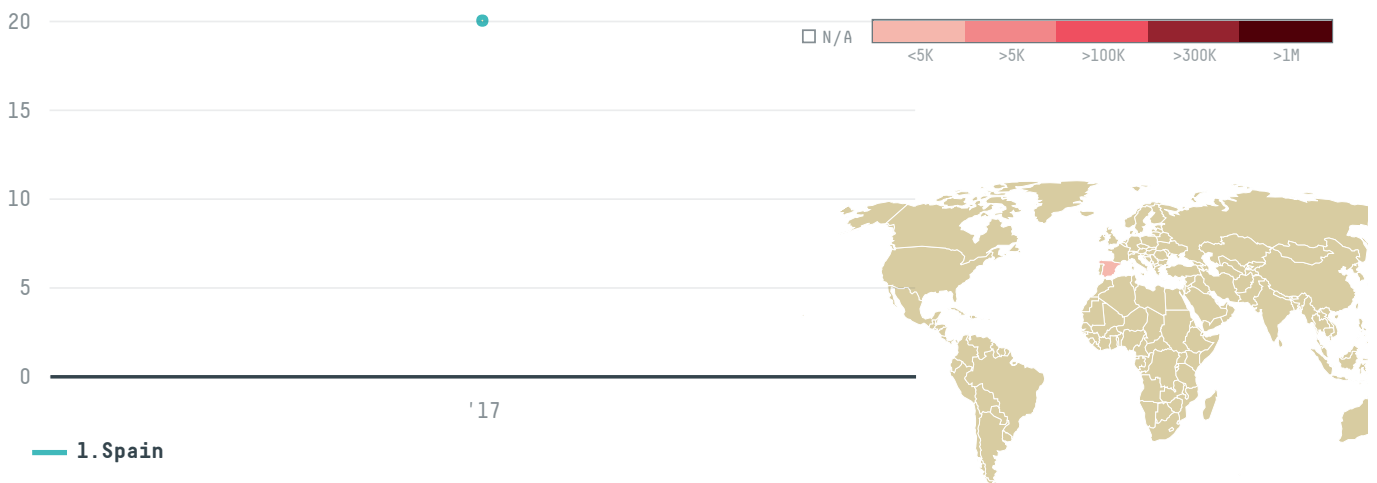

TOP DESTINATION COUNTRIES OF SHRIMP EXPORTED BY ARTICFISH IMPORT S L:

This website uses cookies to provide you with an improved user experience. By continuing to browse this site, you consent to the use of cookies and similar technologies. Please visit our [privacy policy](#) for further details.

I AGREE