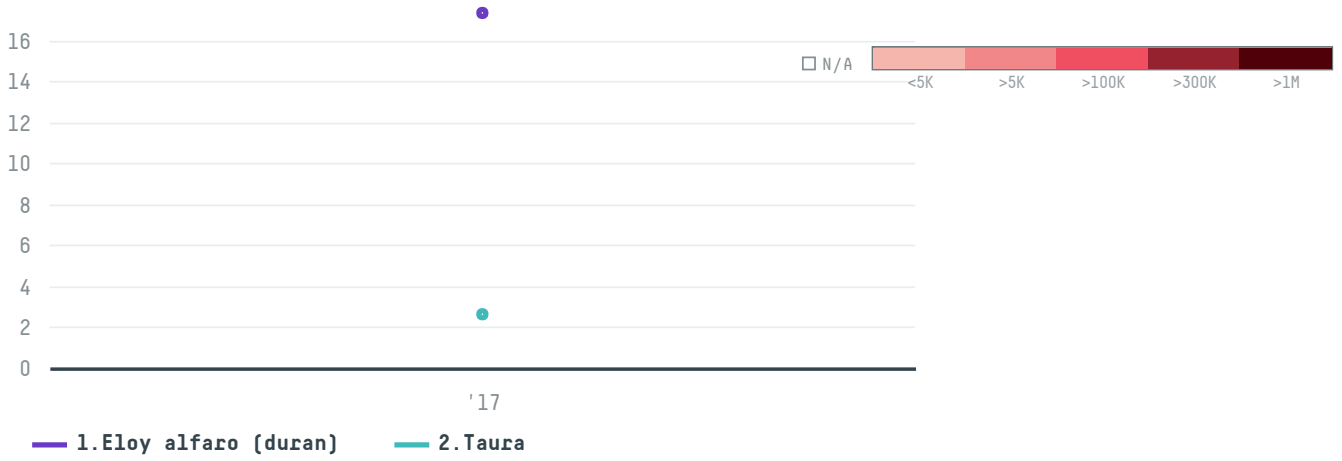

Trase is a partnership between

In collaboration with

and many other organizations and individuals.

Donors

[Terms of Use](#) · [Privacy policy](#) · [Cookie policy](#) · [Contact us](#)

This website uses cookies to provide you with an improved user experience. By continuing to browse this site, you consent to the use of cookies and similar technologies. Please visit our [privacy policy](#) for further details.

I AGREE