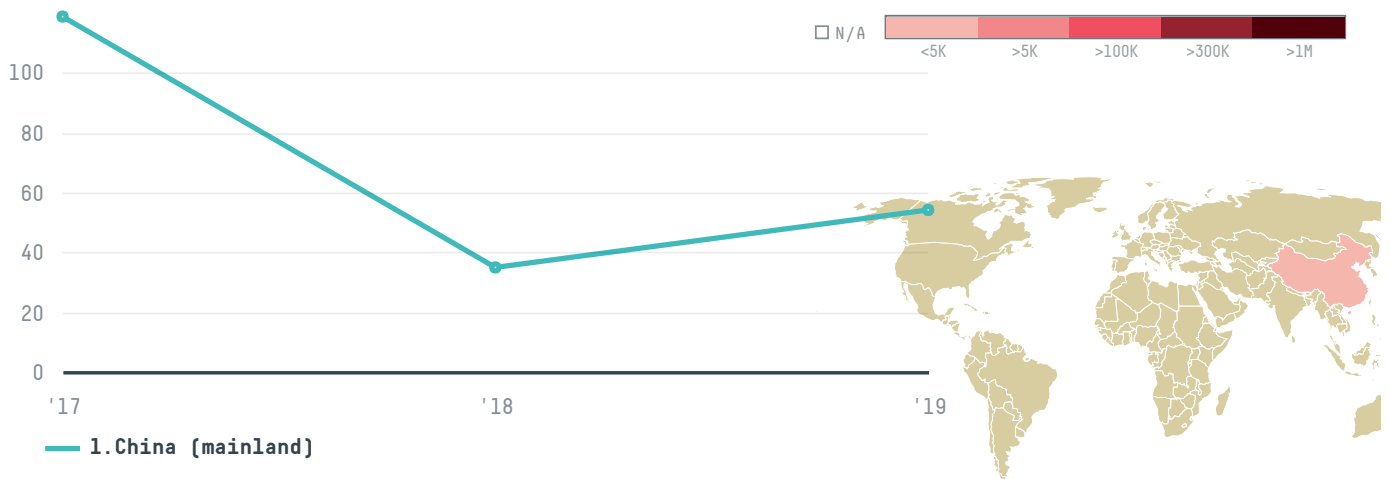

TOP DESTINATION COUNTRIES OF SHRIMP EXPORTED BY ALLIED PACIFIC H K CO LTD:

This website uses cookies to provide you with an improved user experience. By continuing to browse this site, you consent to the use of cookies and similar technologies. Please visit our [privacy policy](#) for further details.

I AGREE