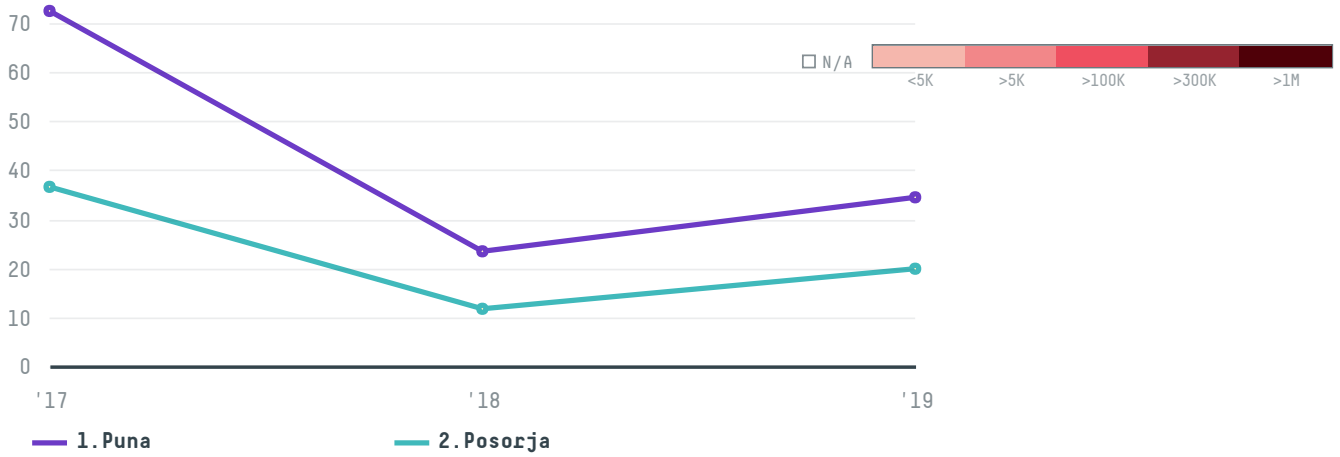

Trase is a partnership between

Stockholm Environment Institute

Global Canopy Programme

In collaboration with

vizzuality

The European Forest Institute

and many other organizations and individuals.

Donors

The Global Environment Facility

WWF

Europe

Gordon and Betty Moore Foundation

The Nature Conservancy

Department for International Development

Formas
Norway's International Climate and Forest Initiative (NICFI)

[Terms of Use](#) · [Privacy policy](#) · [Cookie policy](#) · [Contact us](#)

This website uses cookies to provide you with an improved user experience. By continuing to browse this site, you consent to the use of cookies and similar technologies. Please visit our [privacy policy](#) for further details.

I AGREE