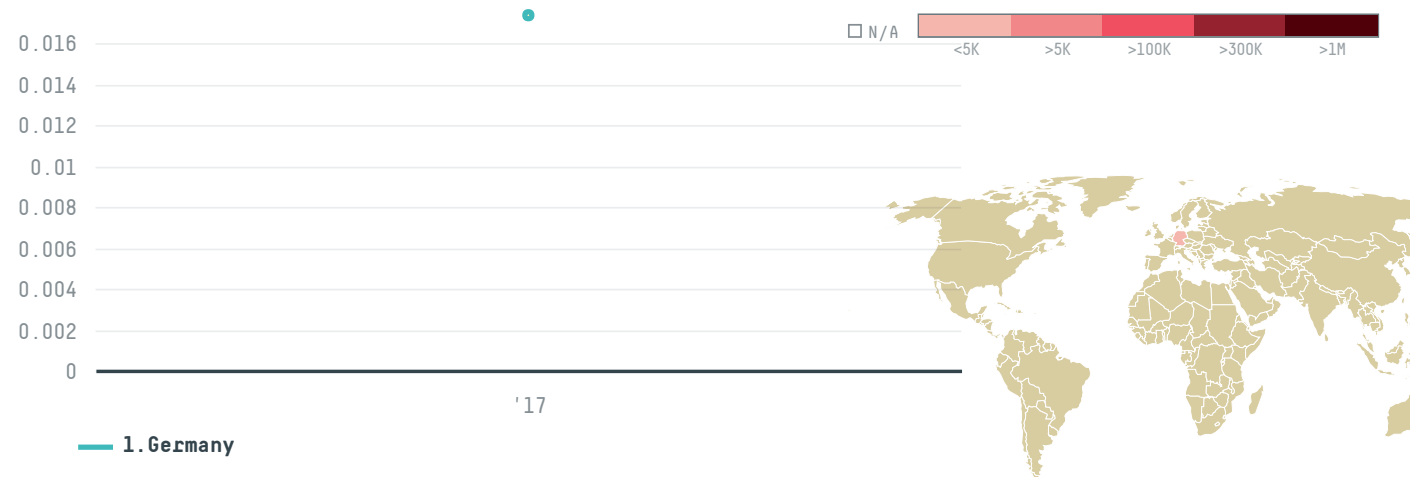

TOP DESTINATION COUNTRIES OF SHRIMP EXPORTED BY WYDRA INTERNATIONAL GMBH:

This website uses cookies to provide you with an improved user experience. By continuing to browse this site, you consent to the use of cookies and similar technologies. Please visit our [privacy policy](#) for further details.

I AGREE