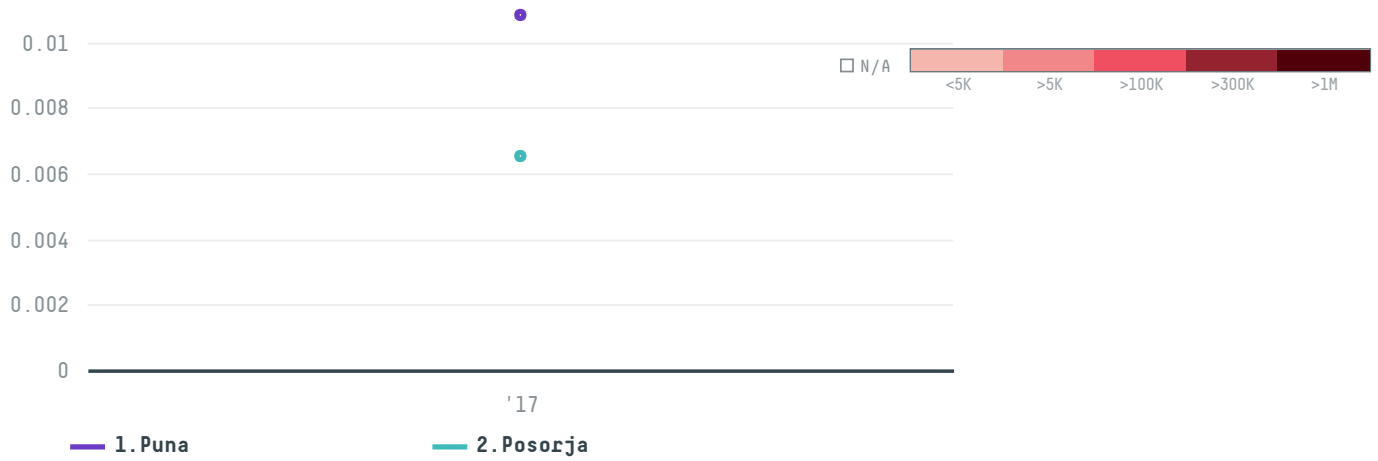

Trase is a partnership between

Stockholm Environment Institute

Global Canopy Programme

In collaboration with

vizzuality

The European Forest Institute

and many other organizations and individuals.

Donors

The Global Environment Facility

WWF

Europe

Gordon and Betty Moore Foundation

The Nature Conservancy

Department for International Development

Formas

Norway's International Climate and Forest Initiative (NICFI)

[Terms of Use](#) · [Privacy policy](#) · [Cookie policy](#) · [Contact us](#)

This website uses cookies to provide you with an improved user experience. By continuing to browse this site, you consent to the use of cookies and similar technologies. Please visit our [privacy policy](#) for further details.

I AGREE