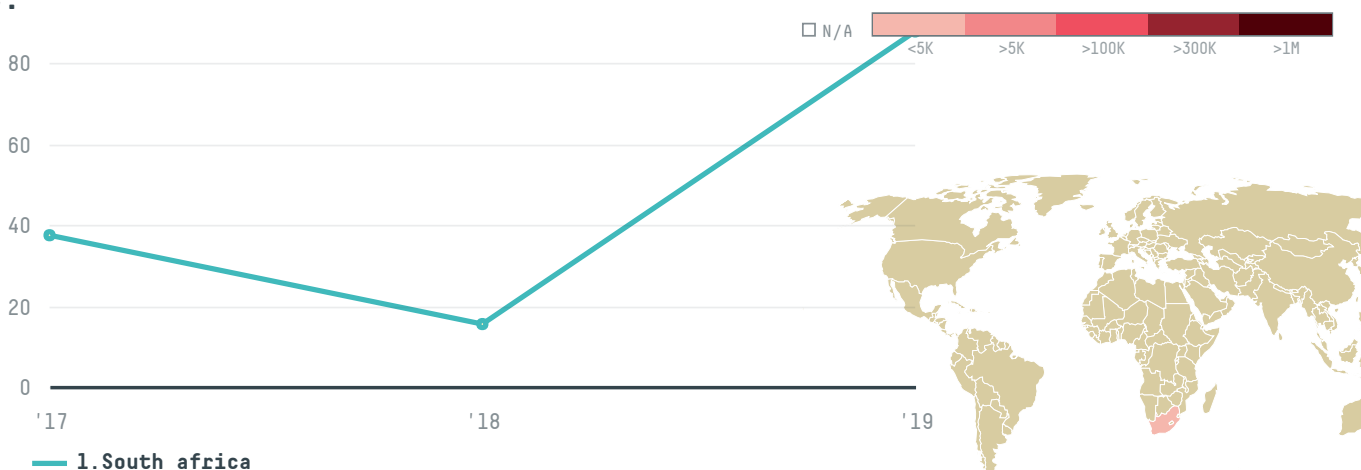

TOP DESTINATION COUNTRIES OF SHRIMP EXPORTED BY EVERGLORY INT TRADING SA CC:

This website uses cookies to provide you with an improved user experience. By continuing to browse this site, you consent to the use of cookies and similar technologies. Please visit our [privacy policy](#) for further details.

I AGREE