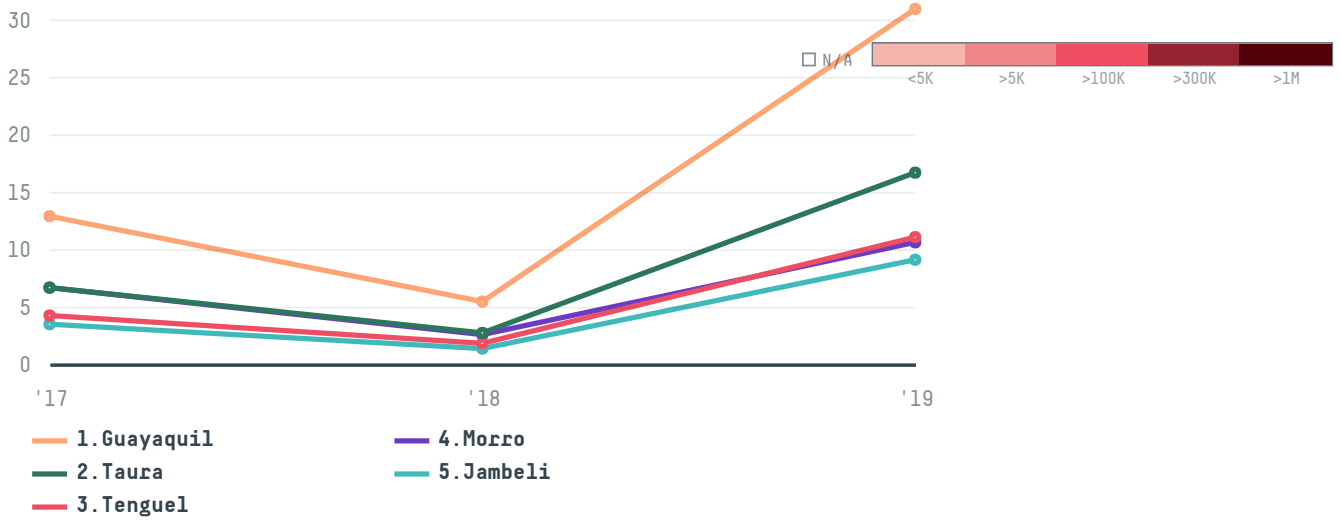

Trase is a partnership between

In collaboration with

and many other organizations and individuals.

Donors

[Terms of Use](#) · [Privacy policy](#) · [Cookie policy](#) · [Contact us](#)

This website uses cookies to provide you with an improved user experience. By continuing to browse this site, you consent to the use of cookies and similar technologies. Please visit our [privacy policy](#) for further details.

I AGREE