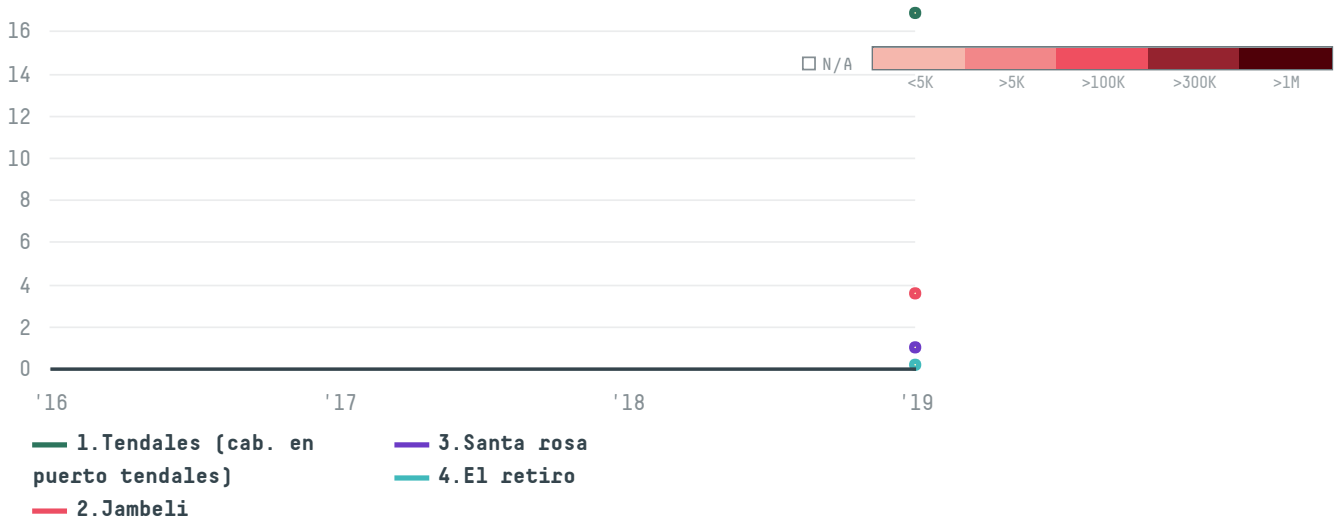

Trase is a partnership between

In collaboration with

and many other organizations and individuals.

Donors

[Terms of Use](#) · [Privacy policy](#) · [Cookie policy](#) · [Contact us](#)

This website uses cookies to provide you with an improved user experience. By continuing to browse this site, you consent to the use of cookies and similar technologies. Please visit our [privacy policy](#) for further details.

I AGREE