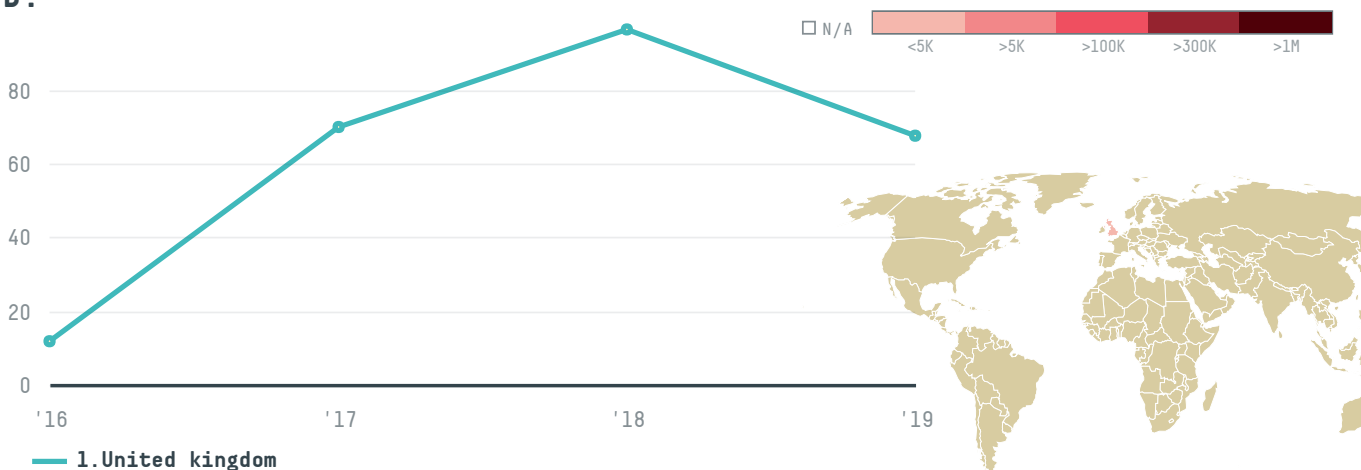

trase

Wharf trading international ltd

ACTIVITY

Importer

COMMODITY

Shrimp

COUNTRY

Ecuador

YEAR

2019

Wharf trading international ltd was the 591st largest importer of shrimp from ECUADOR in 2019, accounting for 68 tons. This is a 30% decrease vs the previous year. As an importer, Wharf trading international ltd sources from 5 parishes, or 14% of the shrimp production parishes. The main destination of the shrimp imported by Wharf trading international ltd is United kingdom, accounting for 100% of the total.

TOP DESTINATION COUNTRIES OF SHRIMP EXPORTED BY WHARF TRADING INTERNATIONAL LTD:

This website uses cookies to provide you with an improved user experience. By continuing to browse this site, you consent to the use of cookies and similar technologies. Please visit our [privacy policy](#) for further details.