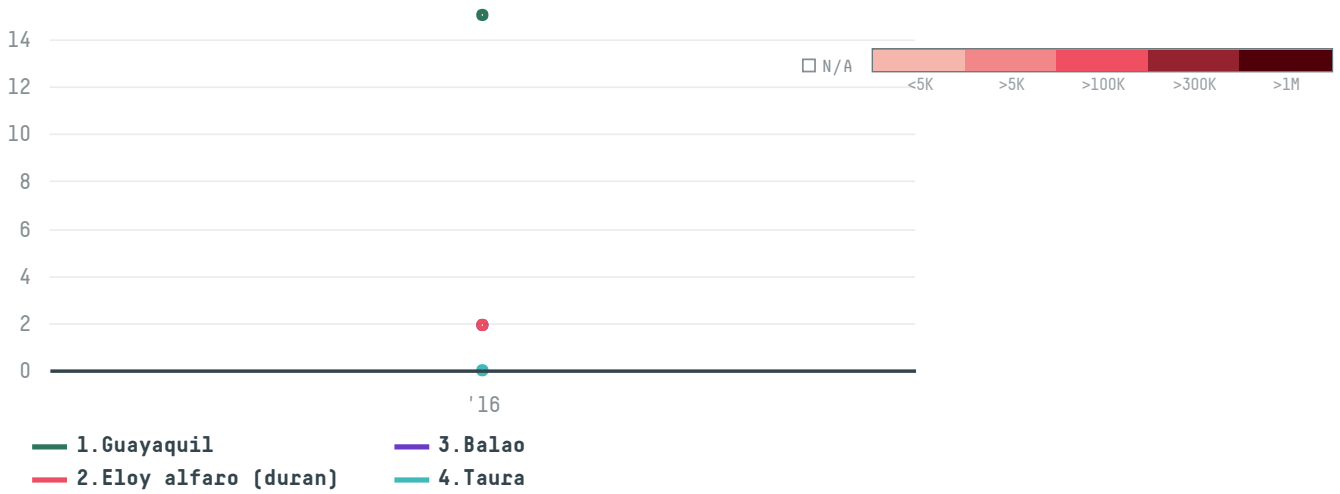

Trase is a partnership between

In collaboration with

and many other organizations and individuals.

Donors

[Terms of Use](#) · [Privacy policy](#) · [Cookie policy](#) · [Contact us](#)

This website uses cookies to provide you with an improved user experience. By continuing to browse this site, you consent to the use of cookies and similar technologies. Please visit our [privacy policy](#) for further details.

I AGREE