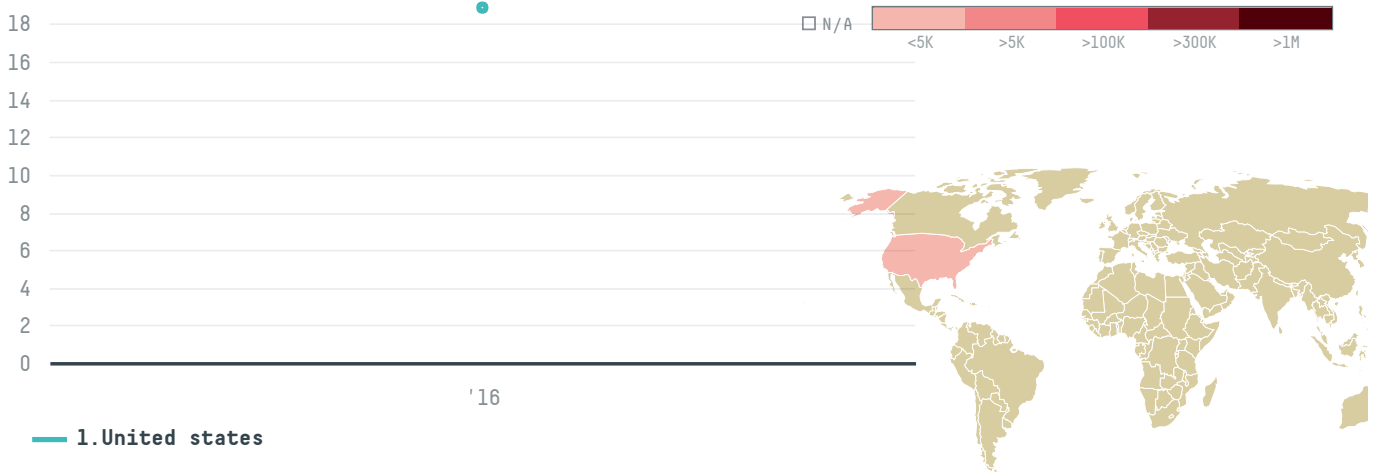

TOP DESTINATION COUNTRIES OF SHRIMP EXPORTED BY LITHIA SPRINGS GA 30122:

This website uses cookies to provide you with an improved user experience. By continuing to browse this site, you consent to the use of cookies and similar technologies. Please visit our [privacy policy](#) for further details.

I AGREE