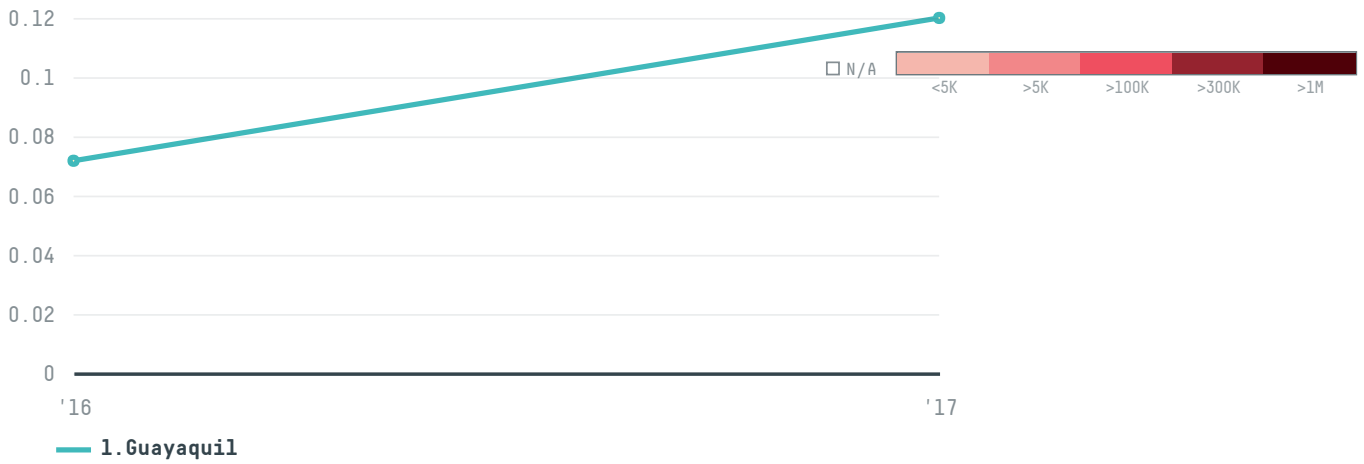

Trase is a partnership between

In collaboration with

and many other organizations and individuals.

Donors

[Terms of Use](#) · [Privacy policy](#) · [Cookie policy](#) · [Contact us](#)

This website uses cookies to provide you with an improved user experience. By continuing to browse this site, you consent to the use of cookies and similar technologies. Please visit our [privacy policy](#) for further details.

I AGREE