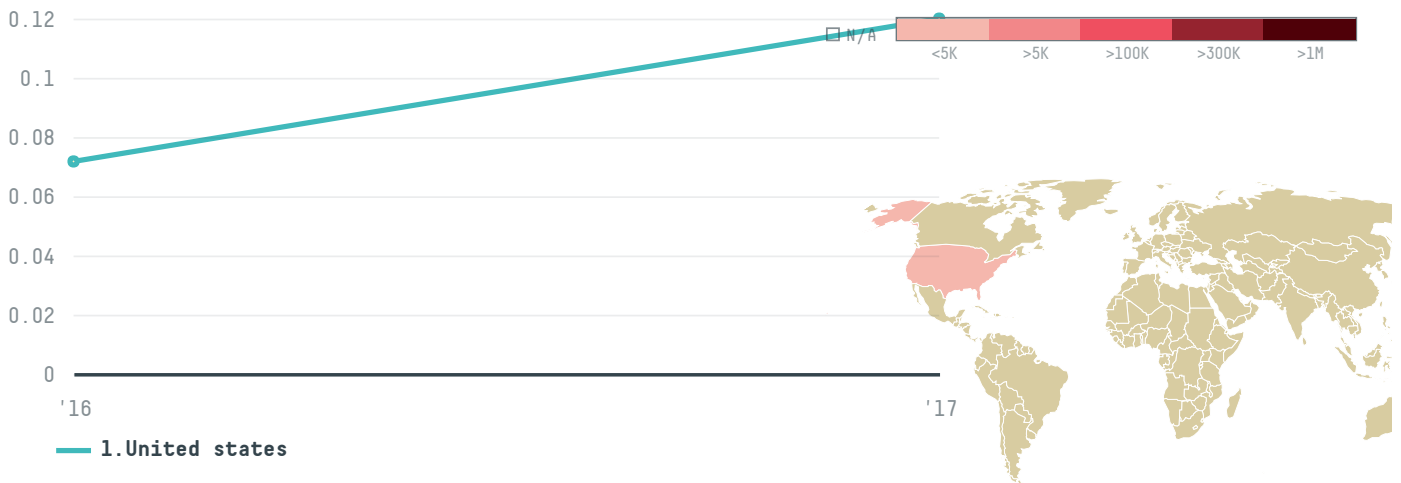

TOP DESTINATION COUNTRIES OF SHRIMP EXPORTED BY EQUA DOOR EXPORT:

This website uses cookies to provide you with an improved user experience. By continuing to browse this site, you consent to the use of cookies and similar technologies. Please visit our [privacy policy](#) for further details.

I AGREE