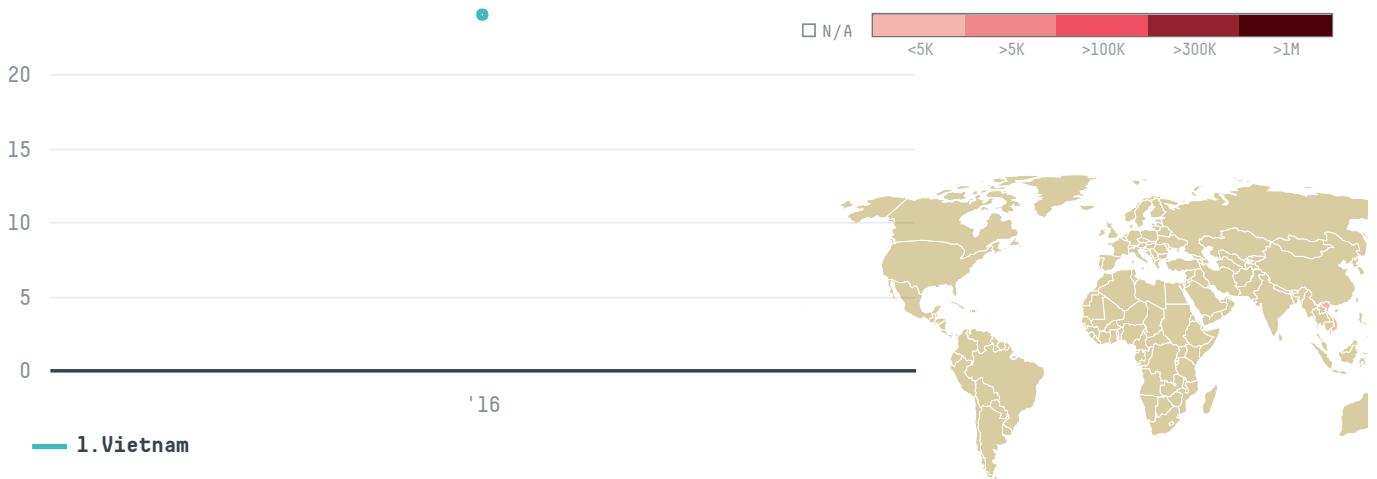

TOP DESTINATION COUNTRIES OF SHRIMP EXPORTED BY NHA PHUONG CO LTD ADD KM2:

This website uses cookies to provide you with an improved user experience. By continuing to browse this site, you consent to the use of cookies and similar technologies. Please visit our [privacy policy](#) for further details.

I AGREE