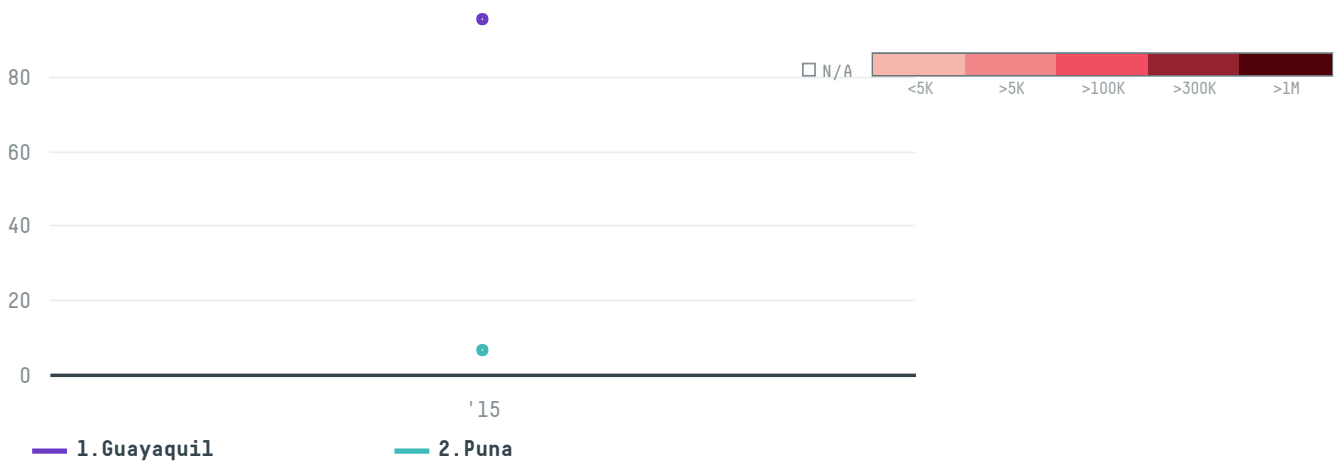

TOP DESTINATION COUNTRIES OF SHRIMP EXPORTED BY DALIAN ZHANGZIDAO CHUO COLD LOGISTICS COMPANY LIMITED:

Trase is a partnership between

In collaboration with

Donors

This website uses cookies to provide you with an improved user experience. By continuing to browse this site, you consent to the use of cookies and similar technologies. Please visit our [privacy policy](#) for further details.

I AGREE