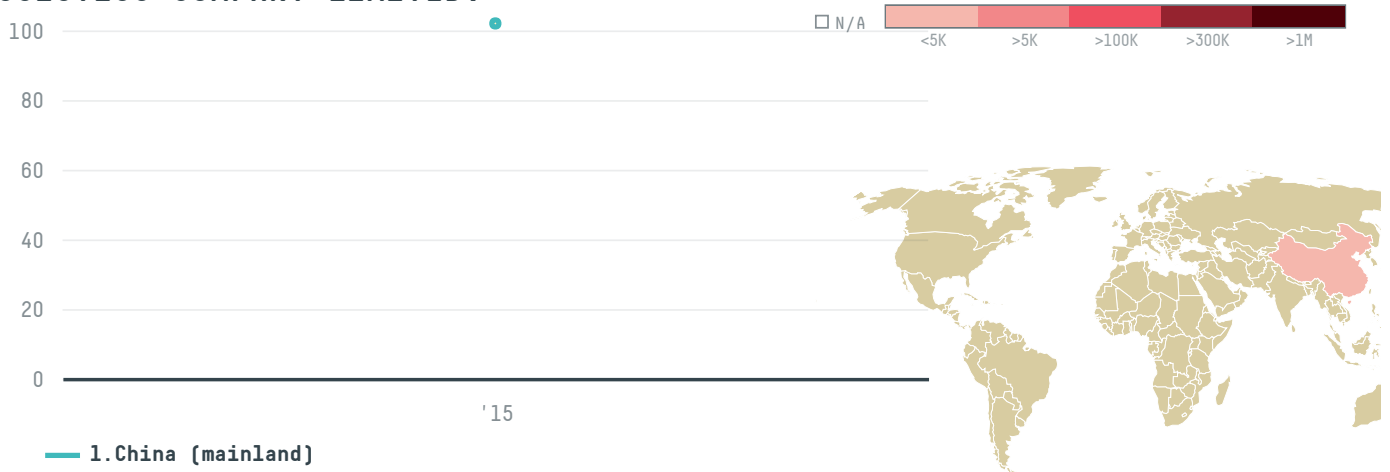

TOP DESTINATION COUNTRIES OF SHRIMP EXPORTED BY DALIAN ZHANGZIDAO CHUO COLD LOGISTICS COMPANY LIMITED:

Trase is a partnership between

In collaboration with

Donors

This website uses cookies to provide you with an improved user experience. By continuing to browse this site, you consent to the use of cookies and similar technologies. Please visit our [privacy policy](#) for further details.

I AGREE