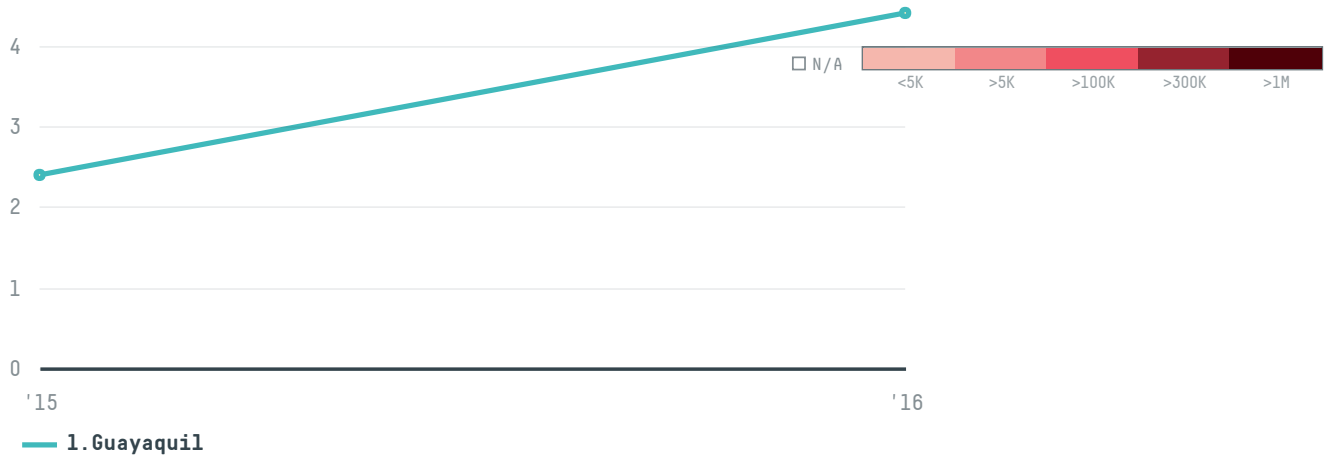

Trase is a partnership between

In collaboration with

and many other organizations and individuals.

Donors

[Terms of Use](#) · [Privacy policy](#) · [Cookie policy](#) · [Contact us](#)

This website uses cookies to provide you with an improved user experience. By continuing to browse this site, you consent to the use of cookies and similar technologies. Please visit our [privacy policy](#) for further details.

I AGREE