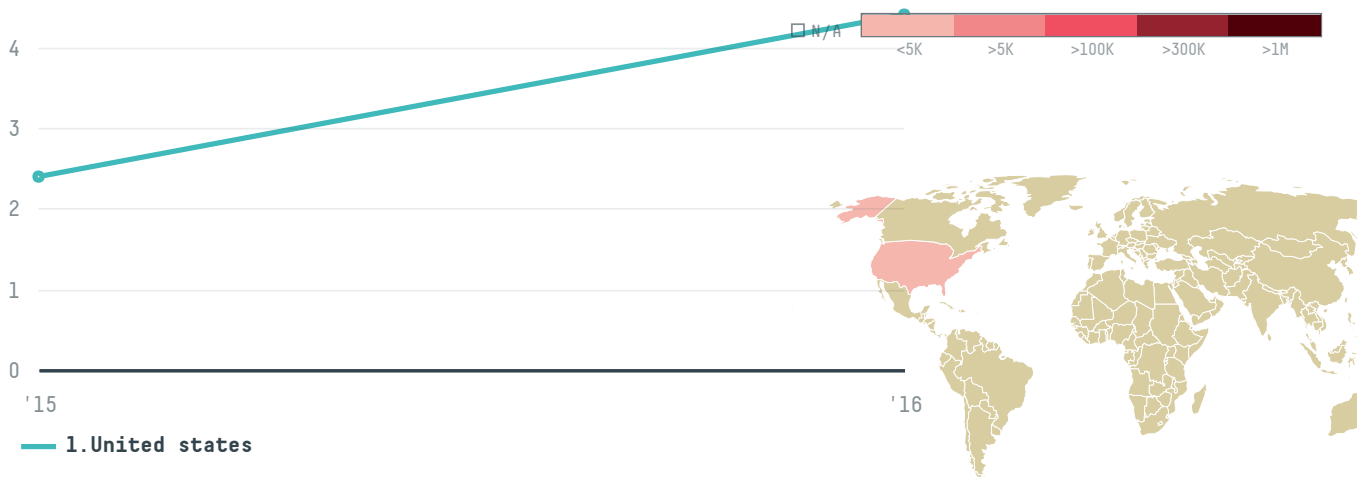

TOP DESTINATION COUNTRIES OF SHRIMP EXPORTED BY BIG BLUE OCEAN LLC:

This website uses cookies to provide you with an improved user experience. By continuing to browse this site, you consent to the use of cookies and similar technologies. Please visit our [privacy policy](#) for further details.

I AGREE