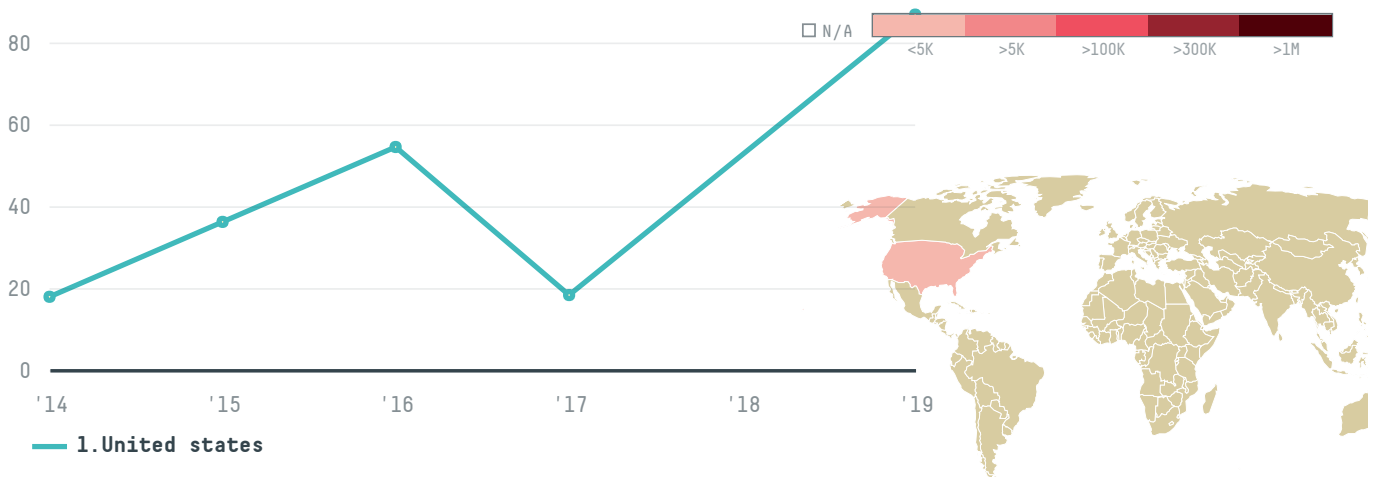

trase

Sea port products corp

ACTIVITY

Importer

COMMODITY

Shrimp

COUNTRY

Ecuador

YEAR

2019

Sea port products corp was the 524th largest importer of shrimp from ECUADOR in 2019, accounting for 87 tons. As an importer, Sea port products corp sources from 1 parishes, or 3% of the shrimp production parishes. The main destination of the shrimp imported by Sea port products corp is United states, accounting for 100% of the total.

TOP DESTINATION COUNTRIES OF SHRIMP EXPORTED BY SEA PORT PRODUCTS CORP:

further details.

Trase is a partnership between

In collaboration with

and many other organizations and individuals.

Donors

[Terms of Use](#) · [Privacy policy](#) · [Cookie policy](#) · [Contact us](#)