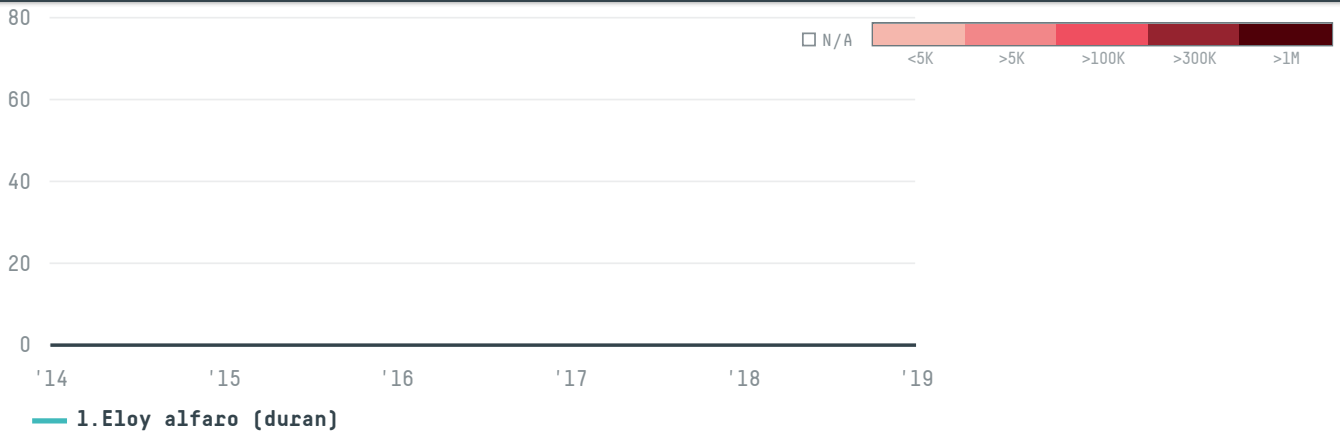

further details.

Trase is a partnership between

In collaboration with

and many other organizations and individuals.

Donors

[Terms of Use](#) · [Privacy policy](#) · [Cookie policy](#) · [Contact us](#)