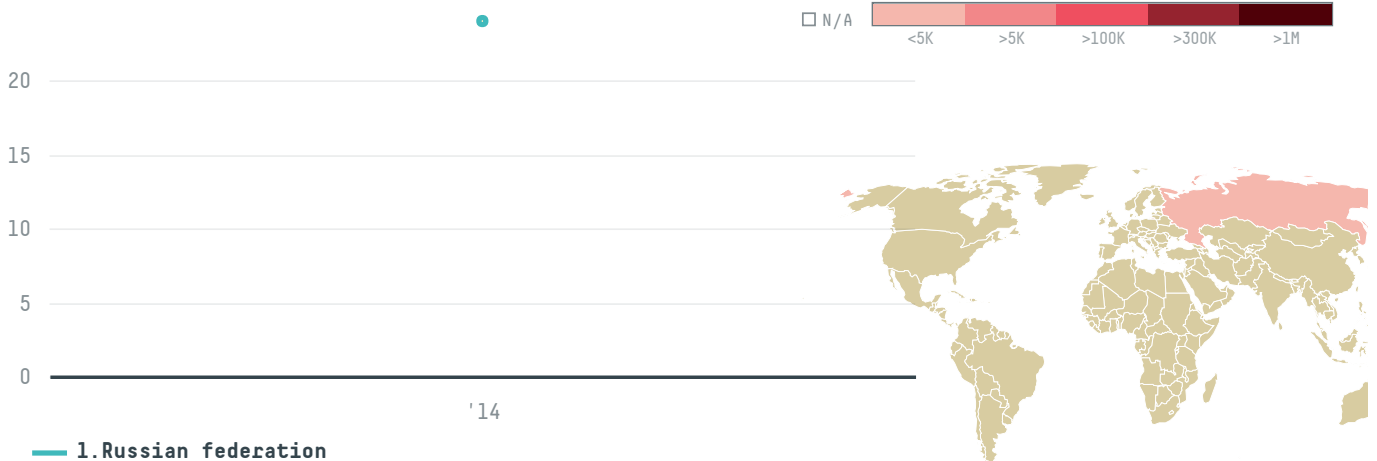

TOP DESTINATION COUNTRIES OF SHRIMP EXPORTED BY CHAROEN POKPHAND FOODS OVERSEAS LLC: