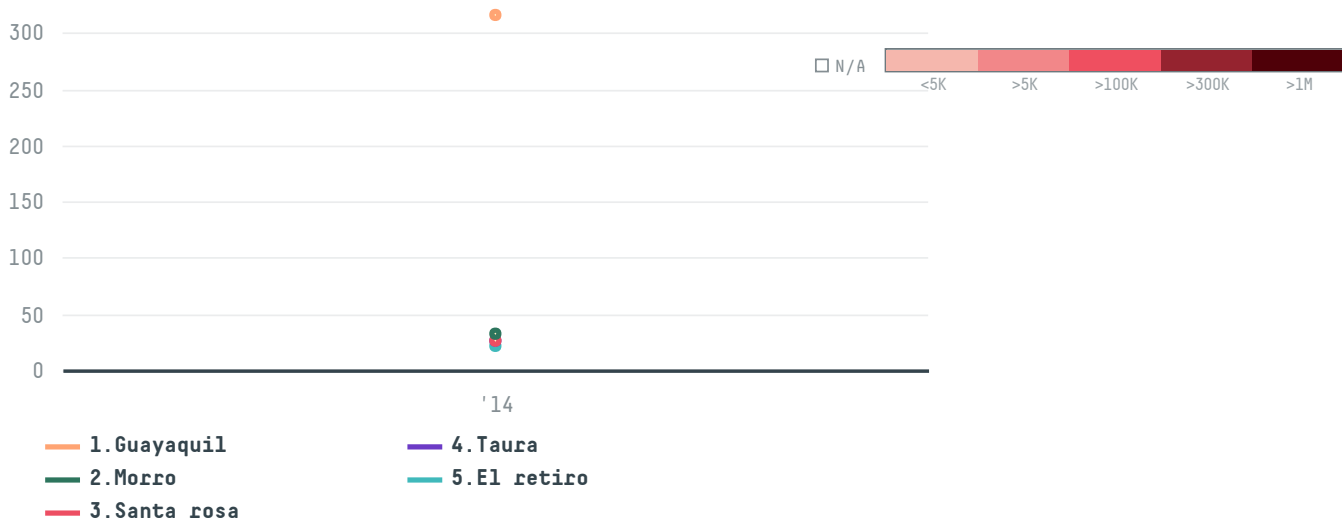

Trase is a partnership between

In collaboration with

and many other organizations and individuals.

Donors

[Terms of Use](#) · [Privacy policy](#) · [Cookie policy](#) · [Contact us](#)

This website uses cookies to provide you with an improved user experience. By continuing to browse this site, you consent to the use of cookies and similar technologies. Please visit our [privacy policy](#) for further details.

I AGREE