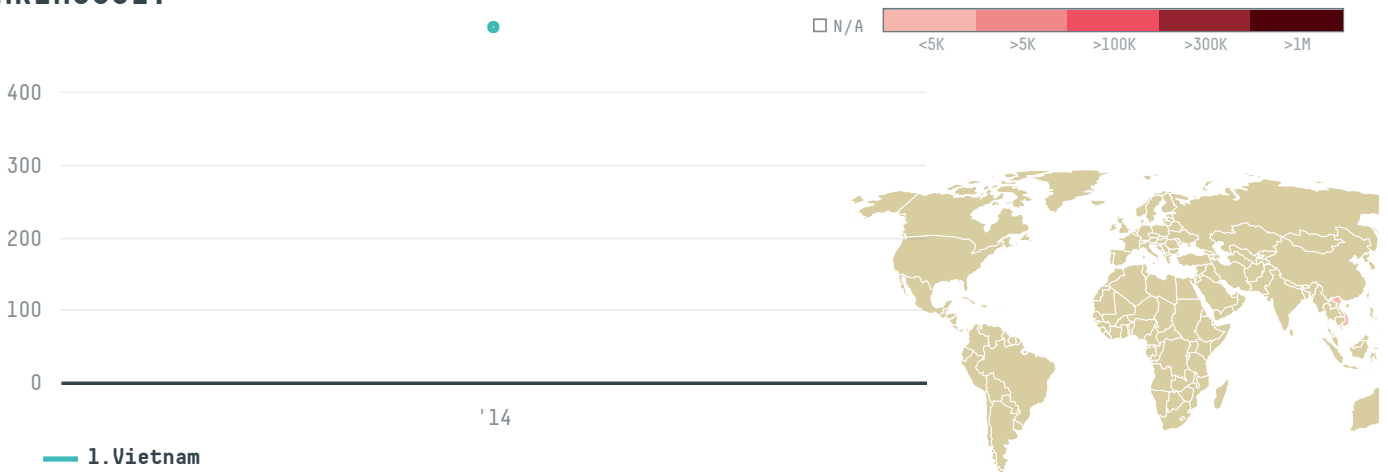

TOP DESTINATION COUNTRIES OF SHRIMP EXPORTED BY TRADIMEXCO CUSTOM BONDED WAREHOUSE:

This website uses cookies to provide you with an improved user experience. By continuing to browse this site, you consent to the use of cookies and similar technologies. Please visit our [privacy policy](#) for further details.

I AGREE