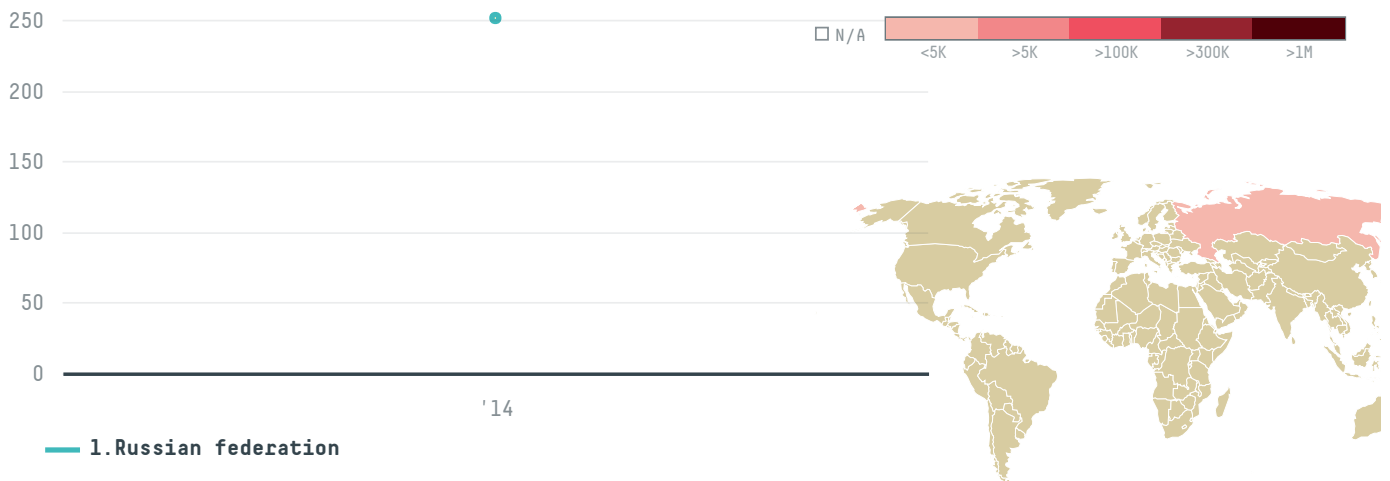

TOP DESTINATION COUNTRIES OF SHRIMP EXPORTED BY JFC GROUP CO LTD:

This website uses cookies to provide you with an improved user experience. By continuing to browse this site, you consent to the use of cookies and similar technologies. Please visit our [privacy policy](#) for further details.

I AGREE