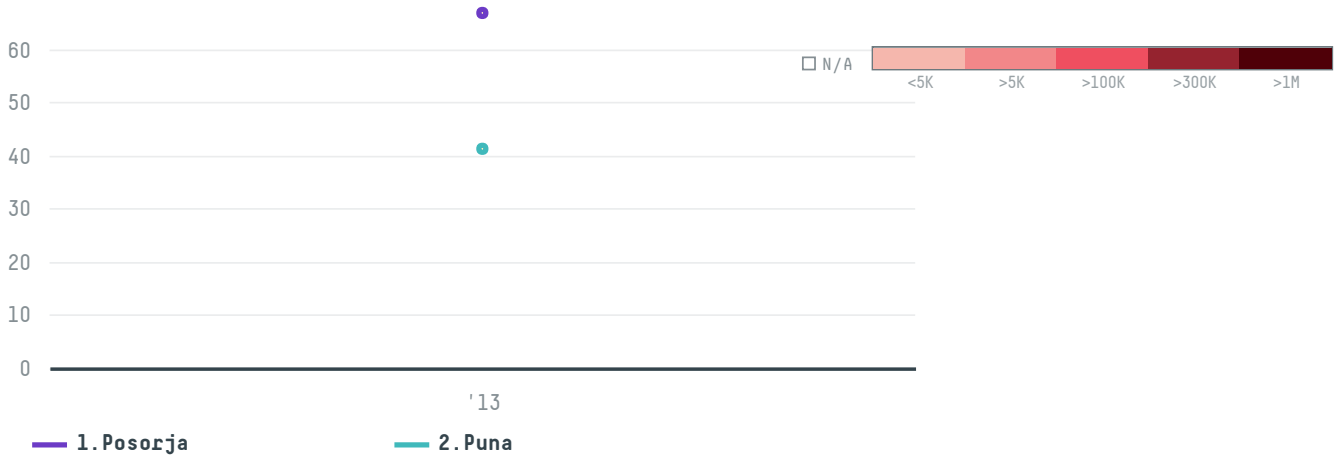

Trase is a partnership between

In collaboration with

and many other organizations and individuals.

Donors

[Terms of Use](#) · [Privacy policy](#) · [Cookie policy](#) · [Contact us](#)

This website uses cookies to provide you with an improved user experience. By continuing to browse this site, you consent to the use of cookies and similar technologies. Please visit our [privacy policy](#) for further details.

I AGREE