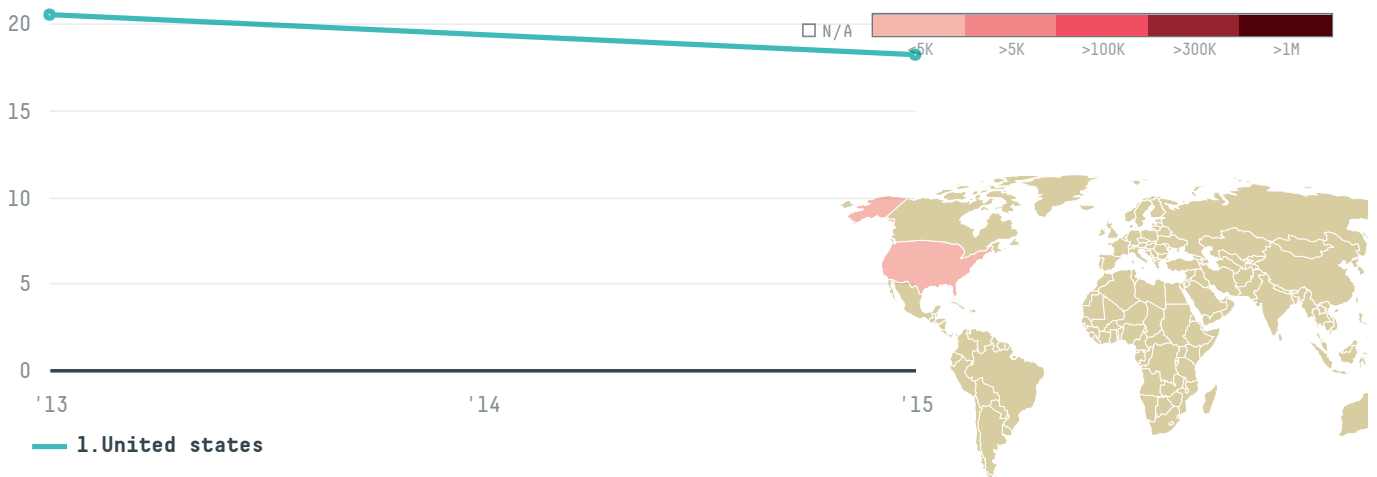

TOP DESTINATION COUNTRIES OF SHRIMP EXPORTED BY BEST IMPOR EXPORT CORP:

This website uses cookies to provide you with an improved user experience. By continuing to browse this site, you consent to the use of cookies and similar technologies. Please visit our [privacy policy](#) for further details.

I AGREE