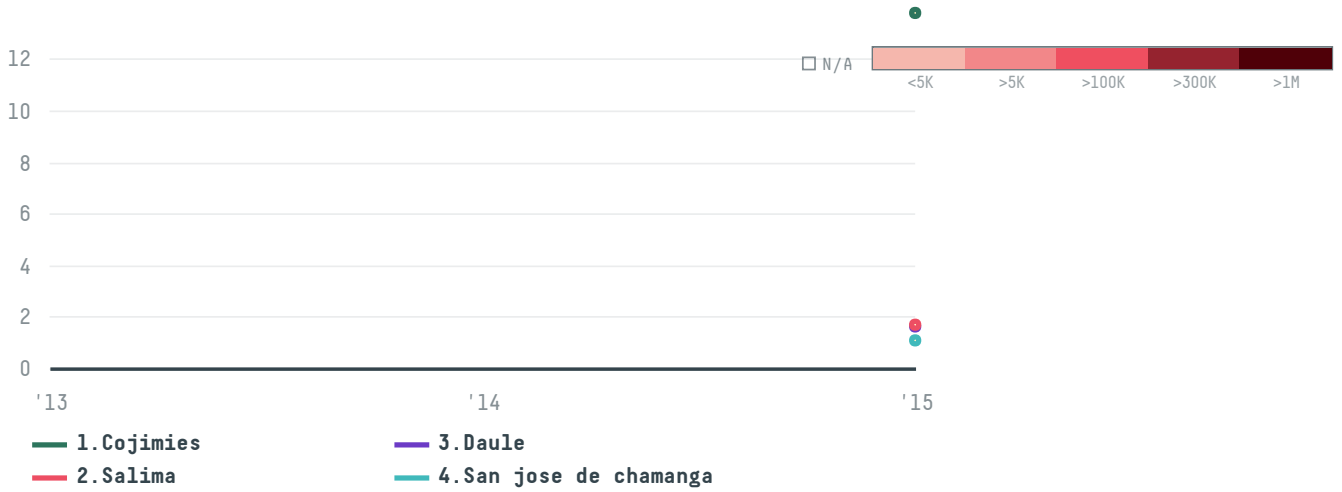

Trase is a partnership between

In collaboration with

and many other organizations and individuals.

Donors

[Terms of Use](#) · [Privacy policy](#) · [Cookie policy](#) · [Contact us](#)

This website uses cookies to provide you with an improved user experience. By continuing to browse this site, you consent to the use of cookies and similar technologies. Please visit our [privacy policy](#) for further details.

I AGREE