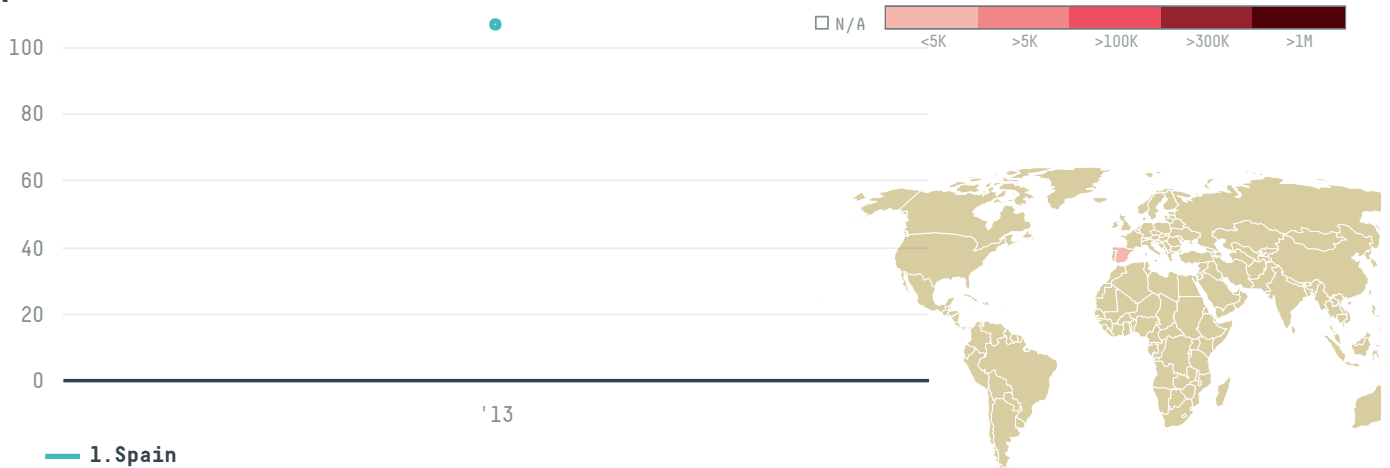

TOP DESTINATION COUNTRIES OF SHRIMP EXPORTED BY TO THE OF BAJAMAR SEPTIMA S A:

This website uses cookies to provide you with an improved user experience. By continuing to browse this site, you consent to the use of cookies and similar technologies. Please visit our [privacy policy](#) for further details.

I AGREE