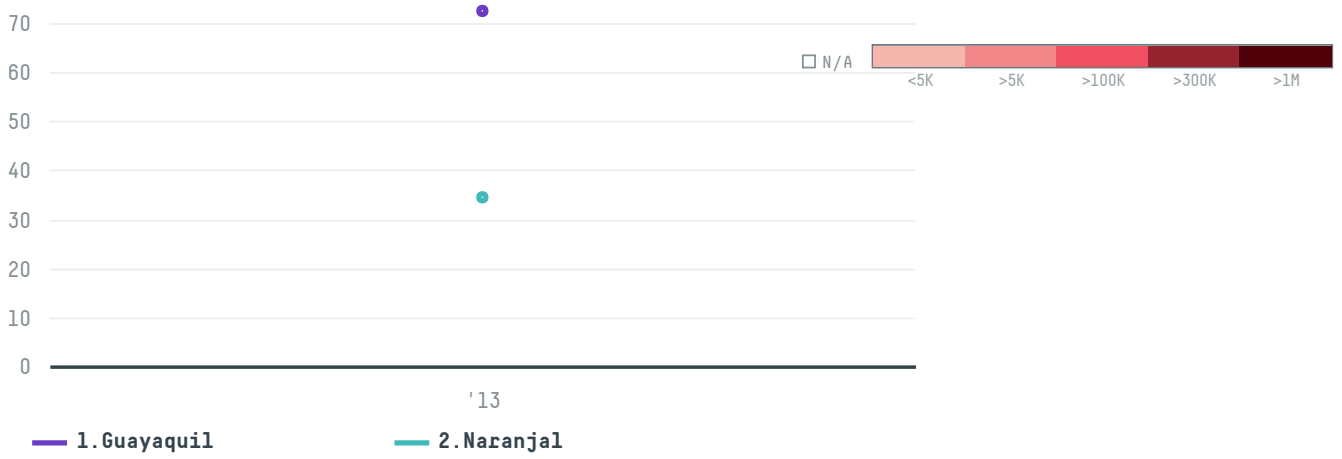

Trase is a partnership between

In collaboration with

and many other organizations and individuals.

Donors

[Terms of Use](#) · [Privacy policy](#) · [Cookie policy](#) · [Contact us](#)

This website uses cookies to provide you with an improved user experience. By continuing to browse this site, you consent to the use of cookies and similar technologies. Please visit our [privacy policy](#) for further details.

I AGREE