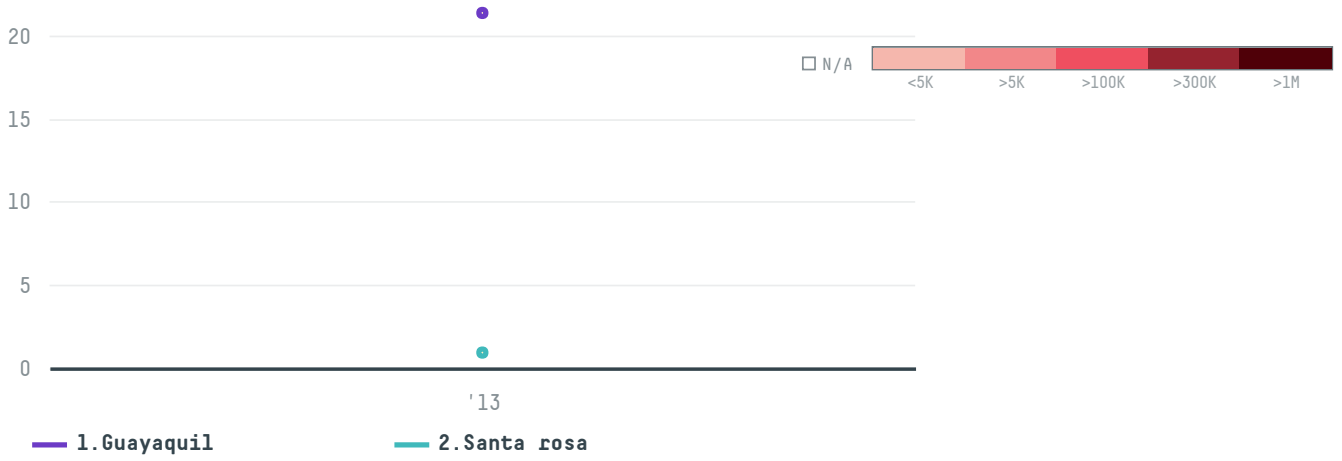

Trase is a partnership between

Stockholm Environment Institute

Global Canopy Programme

In collaboration with

vizzuality

The European Forest Institute

and many other organizations and individuals.

Donors

The Global Environment Facility

WWF

Europe

Gordon and Betty Moore Foundation

The Nature Conservancy

Department for International Development

Formas

Norway's International Climate and Forest Initiative (NICFI)

[Terms of Use](#) · [Privacy policy](#) · [Cookie policy](#) · [Contact us](#)

This website uses cookies to provide you with an improved user experience. By continuing to browse this site, you consent to the use of cookies and similar technologies. Please visit our [privacy policy](#) for further details.

I AGREE