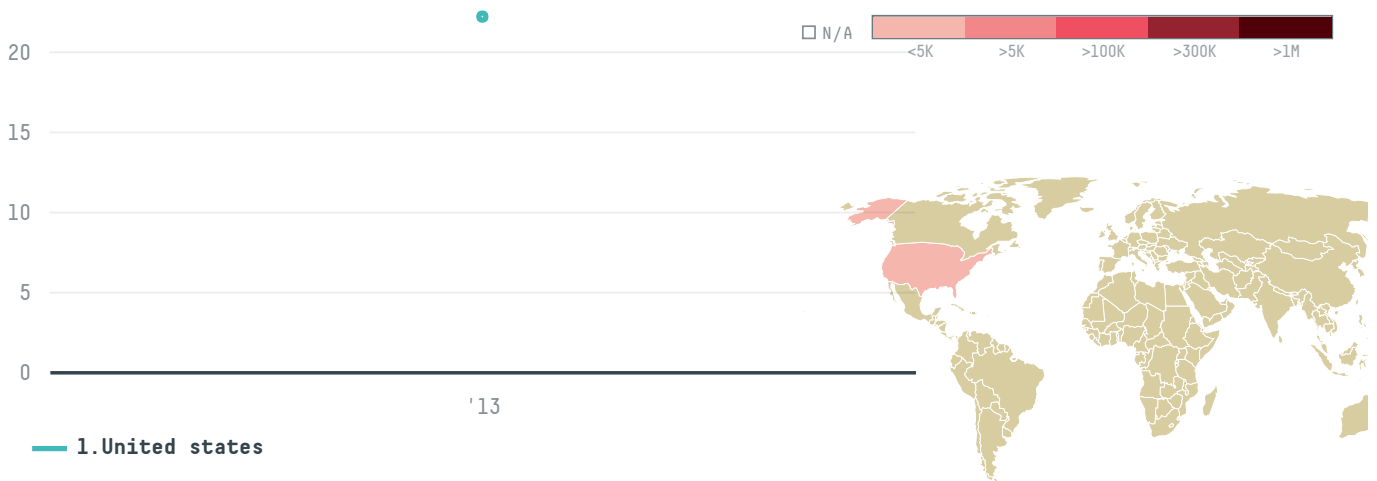

TOP DESTINATION COUNTRIES OF SHRIMP EXPORTED BY CUSTOM POLYMERS PET LLC:

This website uses cookies to provide you with an improved user experience. By continuing to browse this site, you consent to the use of cookies and similar technologies. Please visit our [privacy policy](#) for further details.

I AGREE