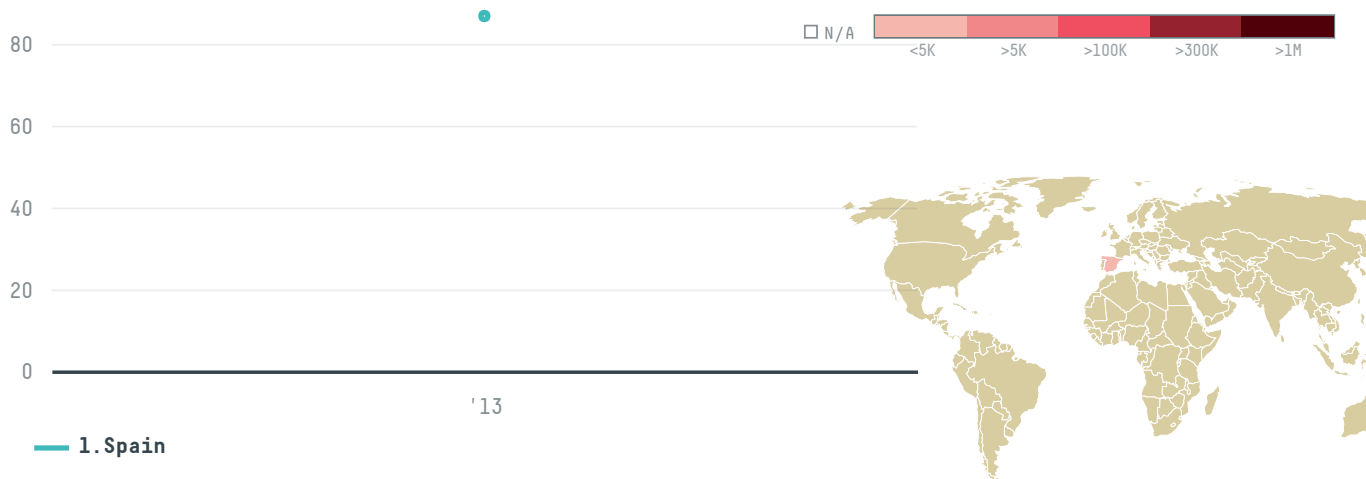

TOP DESTINATION COUNTRIES OF SHRIMP EXPORTED BY NAVAFISH SL:

This website uses cookies to provide you with an improved user experience. By continuing to browse this site, you consent to the use of cookies and similar technologies. Please visit our [privacy policy](#) for further details.

I AGREE