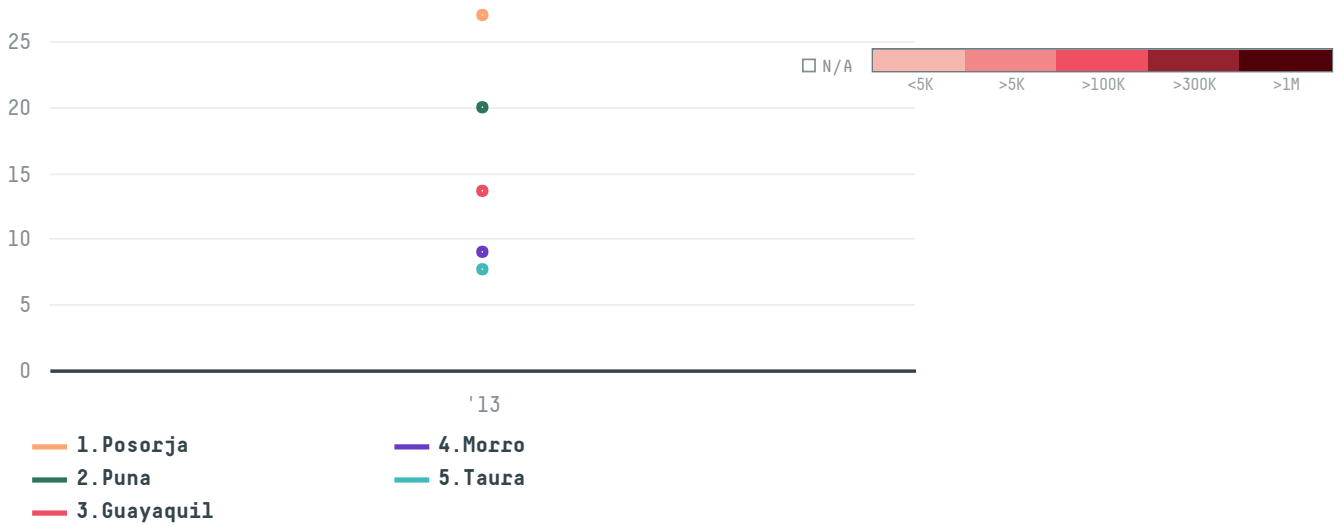

Trase is a partnership between

In collaboration with

and many other organizations and individuals.

Donors

[Terms of Use](#) · [Privacy policy](#) · [Cookie policy](#) · [Contact us](#)

This website uses cookies to provide you with an improved user experience. By continuing to browse this site, you consent to the use of cookies and similar technologies. Please visit our [privacy policy](#) for further details.

I AGREE