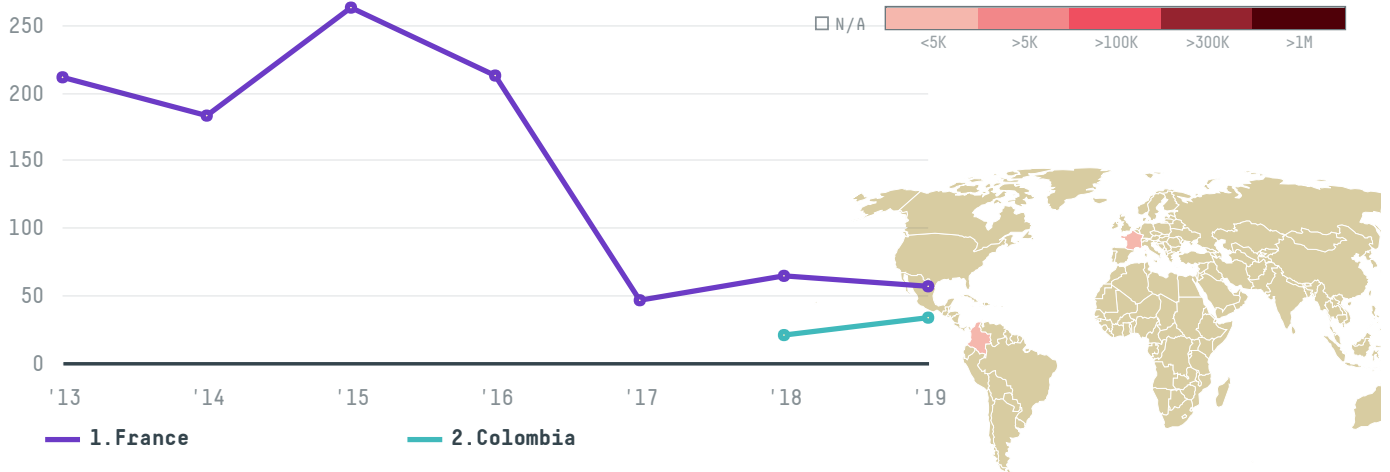

trase

Primex international

ACTIVITY

Importer

COMMODITY

Shrimp

COUNTRY

Ecuador

YEAR

2019

Primex international was the 512th largest importer of shrimp from ECUADOR in 2019, accounting for 90 tons. This is a 4% decrease vs the previous year. As an importer, Primex international sources from 2 parishes, or 6% of the shrimp production parishes. The main destination of the shrimp imported by Primex international is France, accounting for 62% of the total.

TOP DESTINATION COUNTRIES OF SHRIMP EXPORTED BY PRIMEX INTERNATIONAL:

This website uses cookies to provide you with an improved user experience. By continuing to browse this site, you consent to the use of cookies and similar technologies. Please visit our [privacy policy](#) for further details.