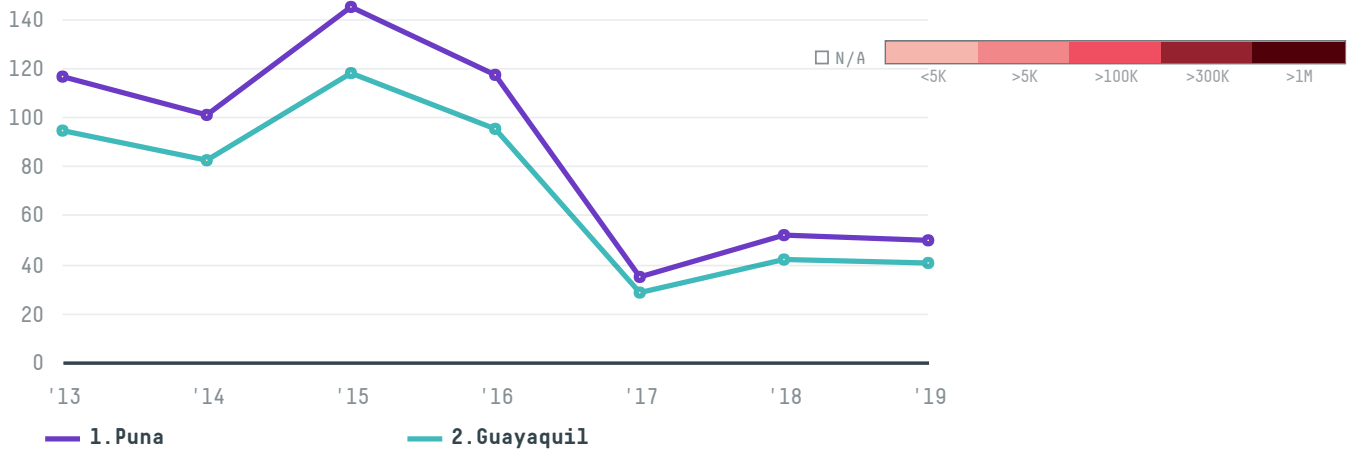

Trase is a partnership between

In collaboration with

and many other organizations and individuals.

Donors

[Terms of Use](#) · [Privacy policy](#) · [Cookie policy](#) · [Contact us](#)

This website uses cookies to provide you with an improved user experience. By continuing to browse this site, you consent to the use of cookies and similar technologies. Please visit our [privacy policy](#) for further details.

I AGREE