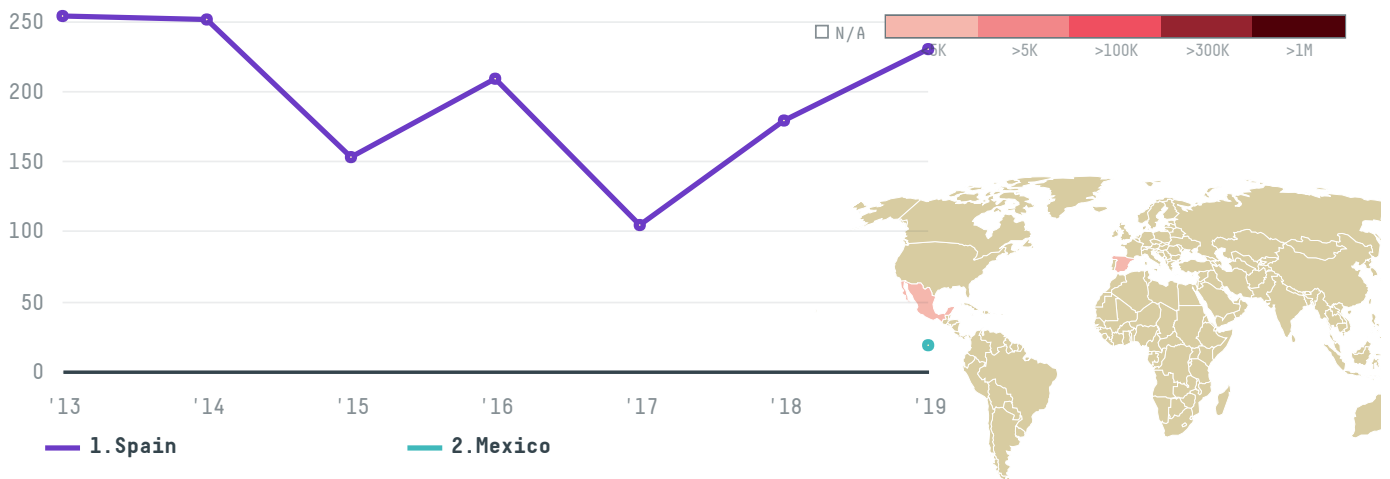

TOP DESTINATION COUNTRIES OF SHRIMP EXPORTED BY MANET IMPORT SL:

This website uses cookies to provide you with an improved user experience. By continuing to browse this site, you consent to the use of cookies and similar technologies. Please visit our [privacy policy](#) for further details.

I AGREE