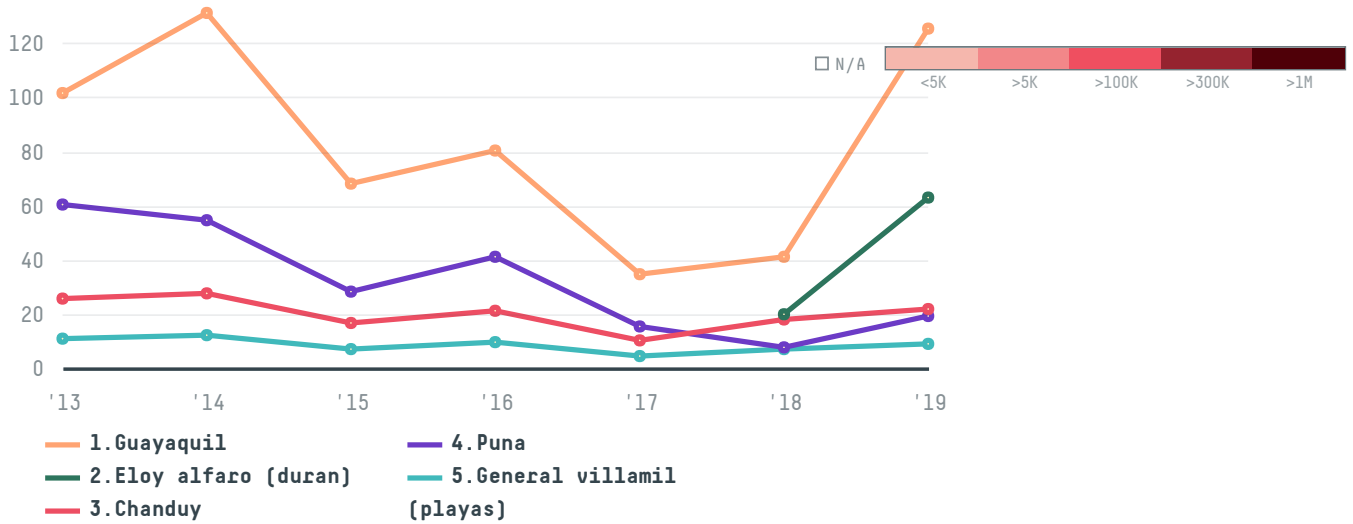

Trase is a partnership between

In collaboration with

and many other organizations and individuals.

Donors

[Terms of Use](#) · [Privacy policy](#) · [Cookie policy](#) · [Contact us](#)

This website uses cookies to provide you with an improved user experience. By continuing to browse this site, you consent to the use of cookies and similar technologies. Please visit our [privacy policy](#) for further details.

I AGREE