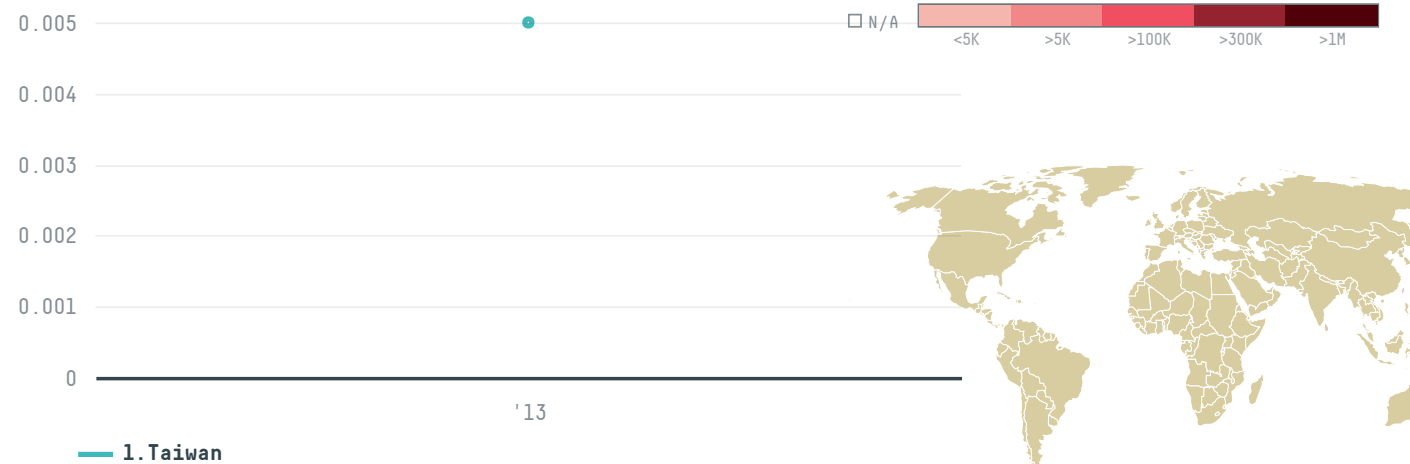

TOP DESTINATION COUNTRIES OF SHRIMP EXPORTED BY YEN AND BROTHERS ENTERPRISE CO LTD:

This website uses cookies to provide you with an improved user experience. By continuing to browse this site, you consent to the use of cookies and similar technologies. Please visit our [privacy policy](#) for further details.

I AGREE