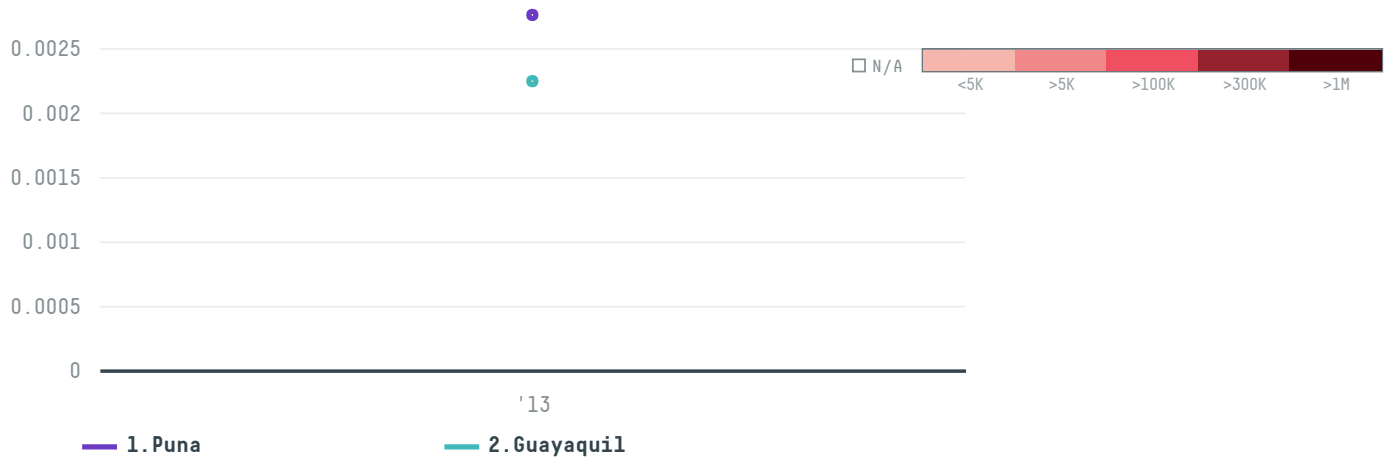

Trase is a partnership between

In collaboration with

and many other organizations and individuals.

Donors

[Terms of Use](#) · [Privacy policy](#) · [Cookie policy](#) · [Contact us](#)

This website uses cookies to provide you with an improved user experience. By continuing to browse this site, you consent to the use of cookies and similar technologies. Please visit our [privacy policy](#) for further details.

I AGREE