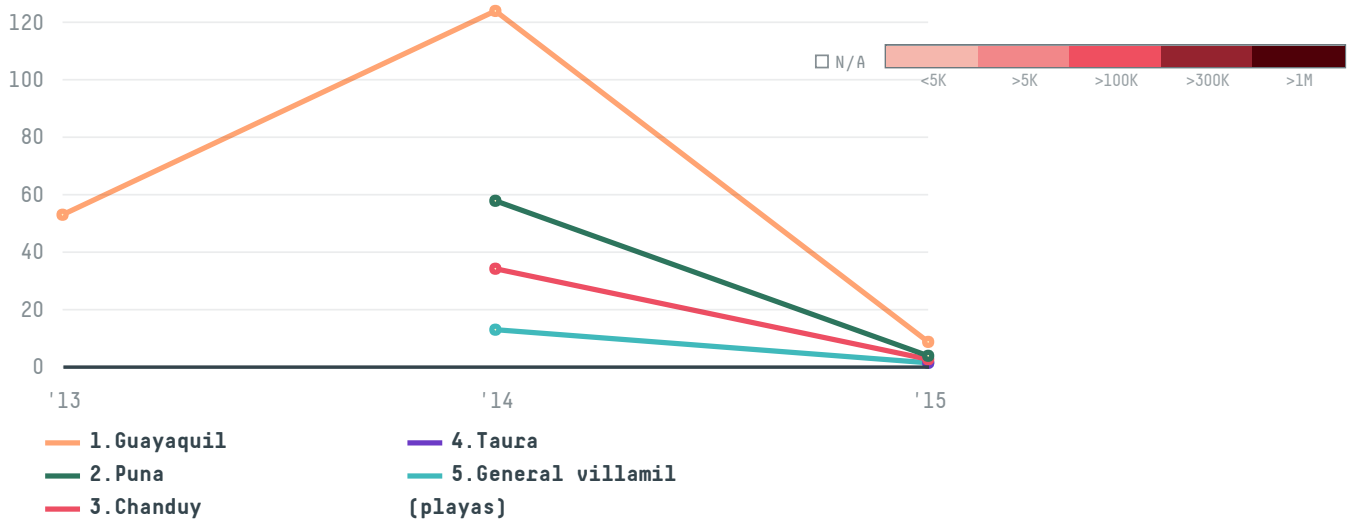

Trase is a partnership between

In collaboration with

and many other organizations and individuals.

Donors

[Terms of Use](#) · [Privacy policy](#) · [Cookie policy](#) · [Contact us](#)

This website uses cookies to provide you with an improved user experience. By continuing to browse this site, you consent to the use of cookies and similar technologies. Please visit our [privacy policy](#) for further details.

I AGREE