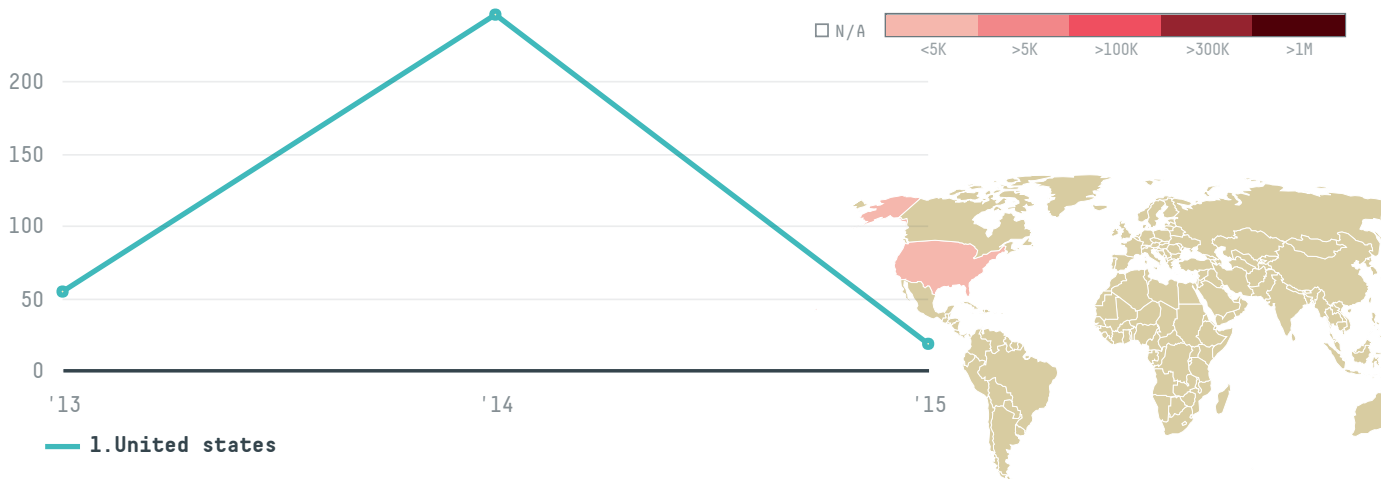

trase

Ofi international inc

ACTIVITY

Importer

COMMODITY

Shrimp

COUNTRY

Ecuador

YEAR

2015

Ofi international inc was the 678th largest importer of shrimp from ECUADOR in 2015, accounting for 18 tons. This is a 93% decrease vs the previous year. As an importer, Ofi international inc sources from 13 parishes, or 32% of the shrimp production parishes. The main destination of the shrimp imported by Ofi international inc is United states, accounting for 100% of the total.

TOP DESTINATION COUNTRIES OF SHRIMP EXPORTED BY OFI INTERNATIONAL INC:

This website uses cookies to provide you with an improved user experience. By continuing to browse this site, you consent to the use of cookies and similar technologies. Please visit our [privacy policy](#) for further details.