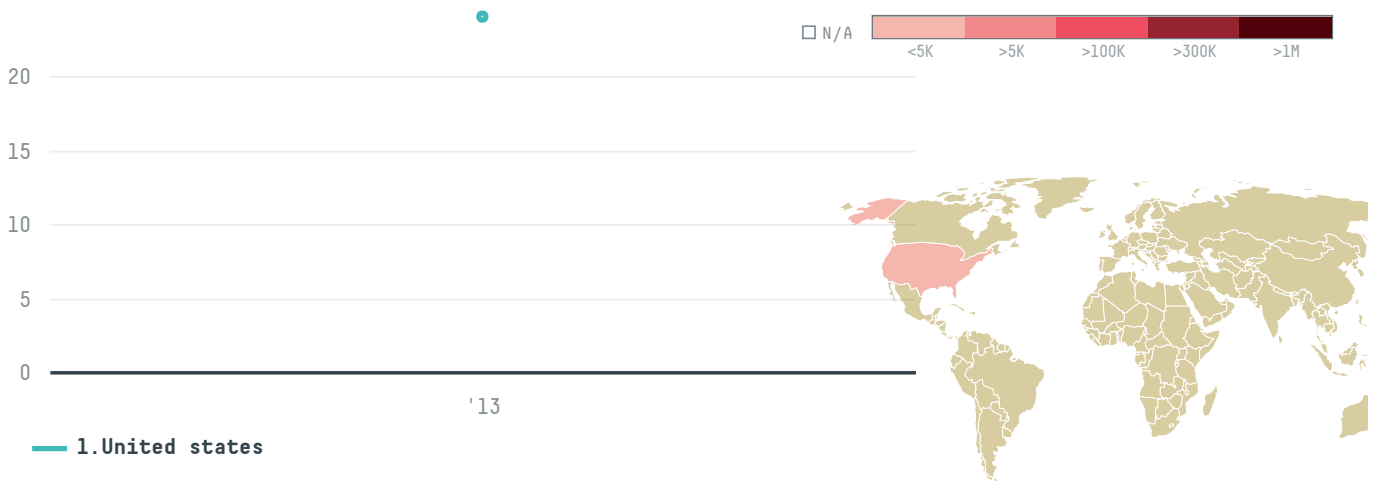

TOP DESTINATION COUNTRIES OF SHRIMP EXPORTED BY DIAMOND SEFOODS LLC:

This website uses cookies to provide you with an improved user experience. By continuing to browse this site, you consent to the use of cookies and similar technologies. Please visit our [privacy policy](#) for further details.

I AGREE