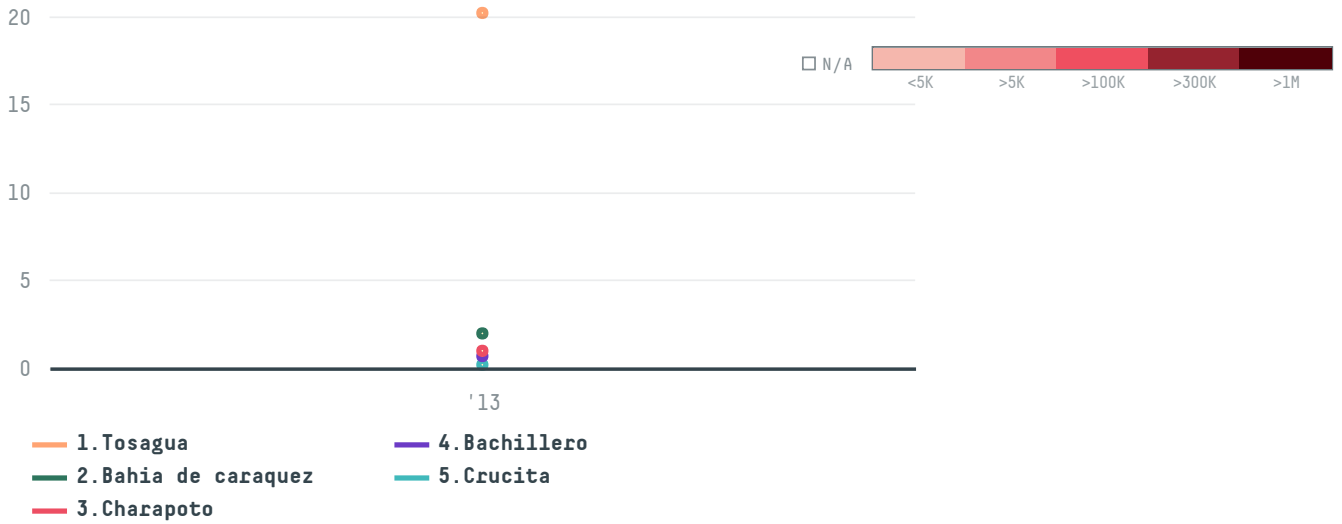

Trase is a partnership between

In collaboration with

and many other organizations and individuals.

Donors

[Terms of Use](#) · [Privacy policy](#) · [Cookie policy](#) · [Contact us](#)

This website uses cookies to provide you with an improved user experience. By continuing to browse this site, you consent to the use of cookies and similar technologies. Please visit our [privacy policy](#) for further details.

I AGREE