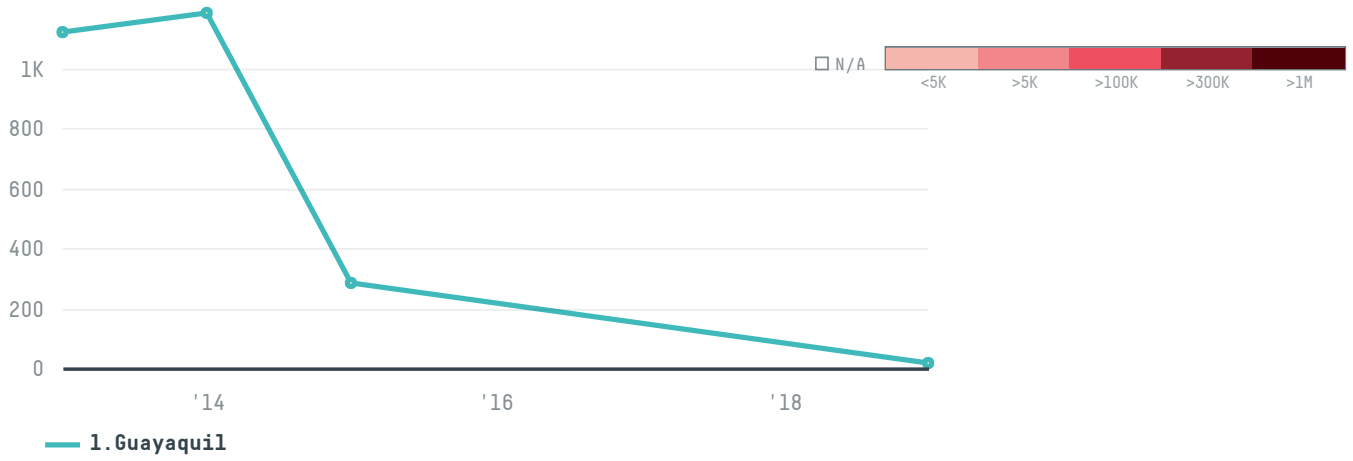

Trase is a partnership between

In collaboration with

and many other organizations and individuals.

Donors

[Terms of Use](#) · [Privacy policy](#) · [Cookie policy](#) · [Contact us](#)

This website uses cookies to provide you with an improved user experience. By continuing to browse this site, you consent to the use of cookies and similar technologies. Please visit our [privacy policy](#) for further details.

I AGREE