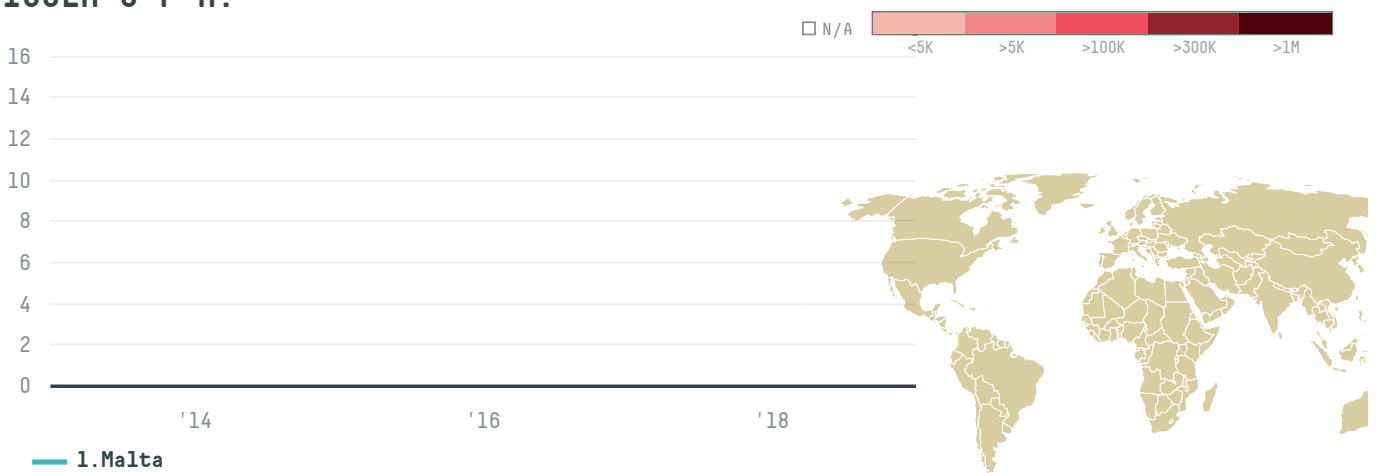

TOP DESTINATION COUNTRIES OF SHRIMP EXPORTED BY COMAVICOLA COMMERCIALE AVICOLA S P A:

This website uses cookies to provide you with an improved user experience. By continuing to browse this site, you consent to the use of cookies and similar technologies. Please visit our [privacy policy](#) for further details.

I AGREE