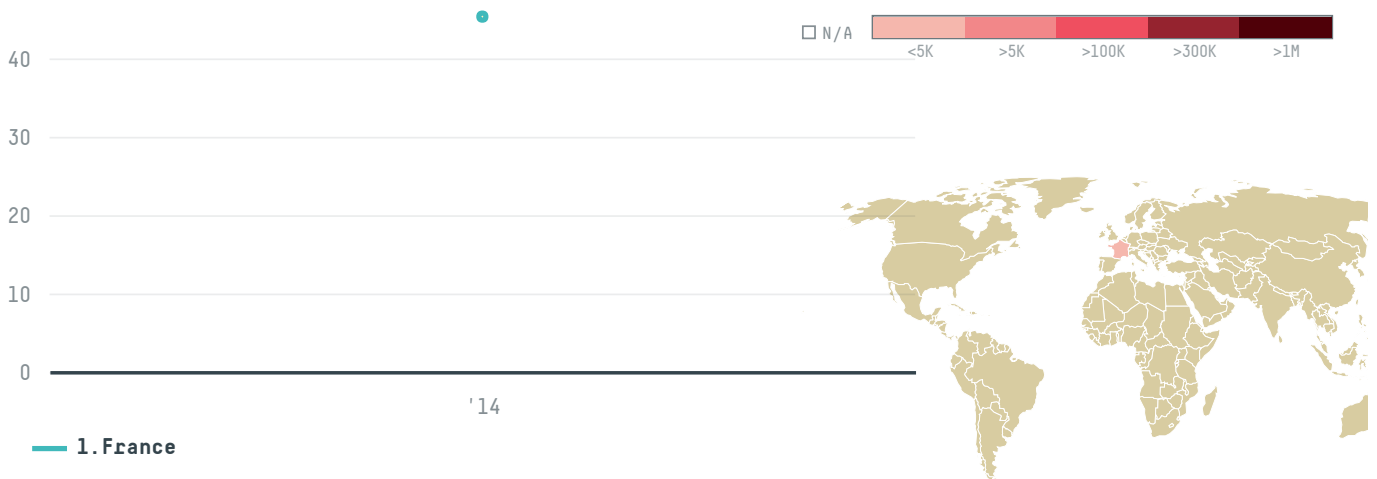

TOP DESTINATION COUNTRIES OF SHRIMP EXPORTED BY EMC DISTRIBUTION SNC:

This website uses cookies to provide you with an improved user experience. By continuing to browse this site, you consent to the use of cookies and similar technologies. Please visit our [privacy policy](#) for further details.

I AGREE