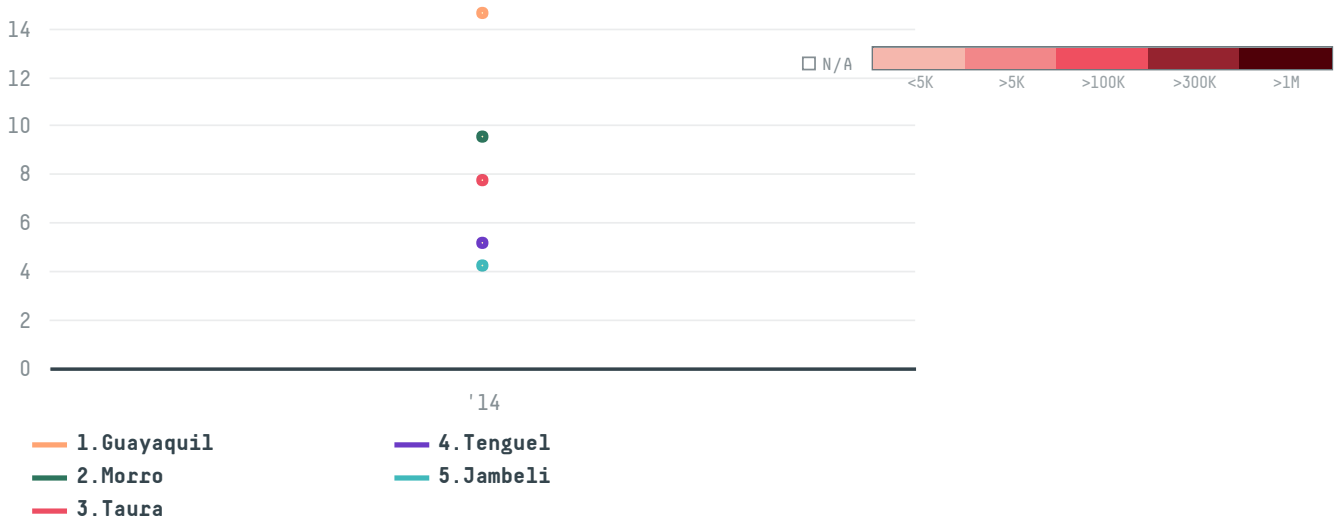

Trase is a partnership between

In collaboration with

and many other organizations and individuals.

Donors

[Terms of Use](#) · [Privacy policy](#) · [Cookie policy](#) · [Contact us](#)

This website uses cookies to provide you with an improved user experience. By continuing to browse this site, you consent to the use of cookies and similar technologies. Please visit our [privacy policy](#) for further details.

I AGREE