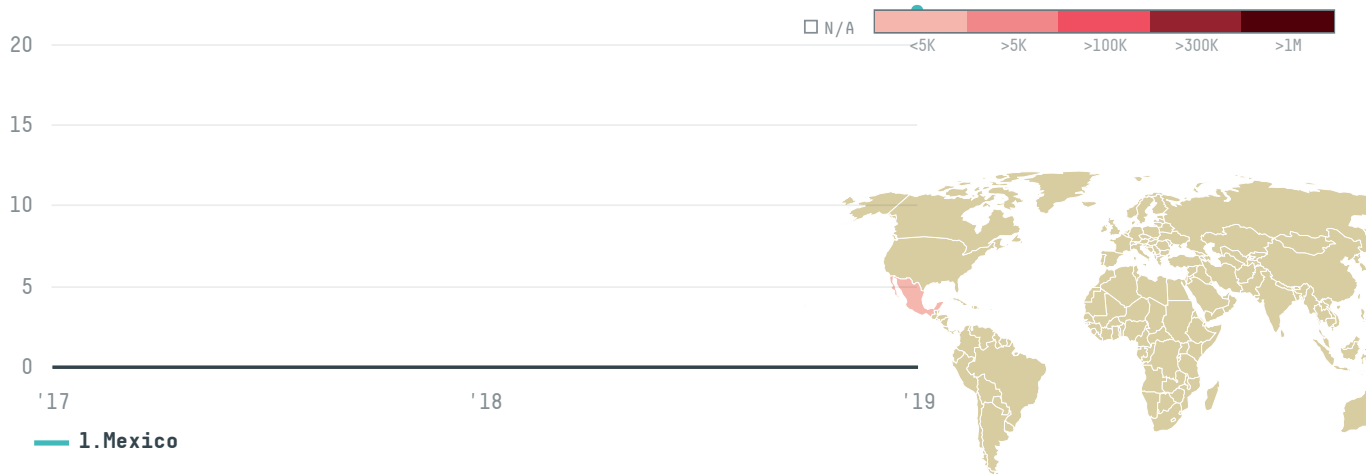

TOP DESTINATION COUNTRIES OF SHRIMP EXPORTED BY AZ GEMS INC:

This website uses cookies to provide you with an improved user experience. By continuing to browse this site, you consent to the use of cookies and similar technologies. Please visit our [privacy policy](#) for further details.

I AGREE