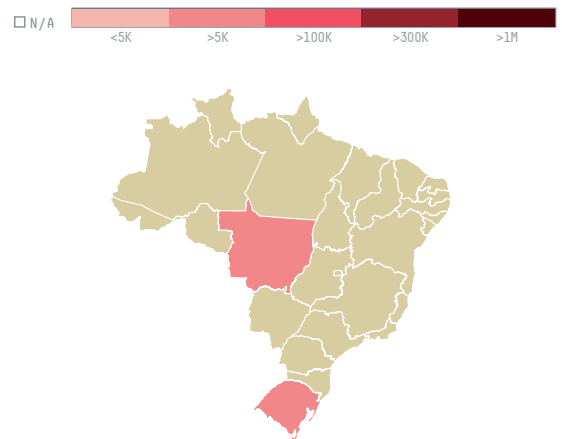

Chinatex grains and oils

ACTIVITY: **Importer**
COMMODITY: **Soy**
COUNTRY: **Brazil**
YEAR: **2013**

Chinatex grains and oils was the 48th largest importer of soy from BRAZIL in 2013, accounting for 25 thousand tons. This is a 56% decrease vs the previous year. The main destination of the soy imported by Chinatex grains and oils is China (mainland), accounting for 100% of the total.

TOP DESTINATION COUNTRIES OF SOY IMPORTED BY CHINATEX GRAINS AND OILS:

MUNICIPALITY

SOY DEFORESTATION

JULIO DE CASTILHOS

N/A

NOVA XAVANTINA

< 1ha

BIOME