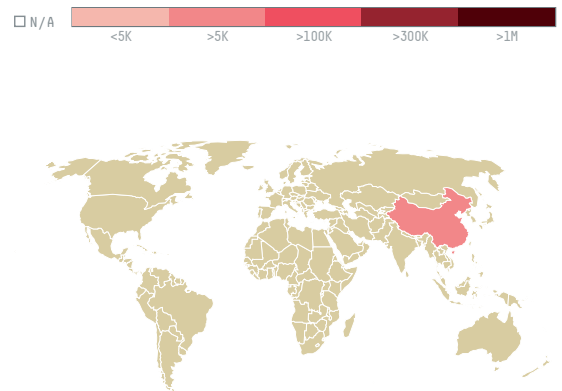

Chinatex grains and oils

ACTIVITY: **Importer**
COMMODITY: **Soy**
COUNTRY: **Brazil**
YEAR: **2013**

Chinatex grains and oils was the 48th largest importer of soy from BRAZIL in 2013, accounting for 25 thousand tons. This is a 56% decrease vs the previous year. The main destination of the soy imported by Chinatex grains and oils is China (mainland), accounting for 100% of the total.

TOP DESTINATION COUNTRIES OF SOY IMPORTED BY CHINATEX GRAINS AND OILS:

MUNICIPALITY

SOY DEFORESTATION

JULIO DE CASTILHOS

N/A

NOVA XAVANTINA

< 1ha

BIOME