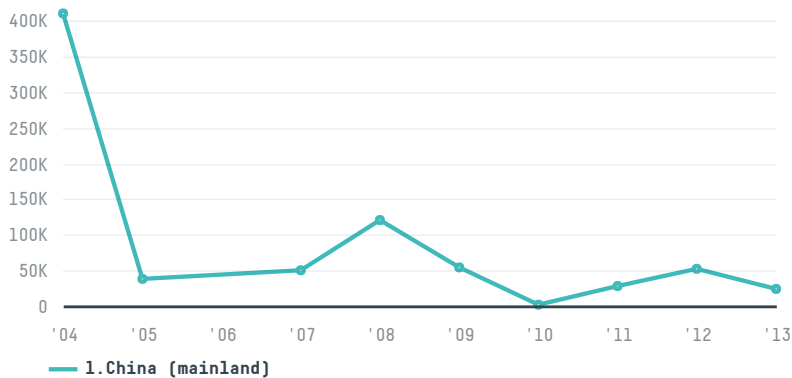

TOP DESTINATION COUNTRIES OF SOY IMPORTED BY CHINATEX GRAINS AND OILS: