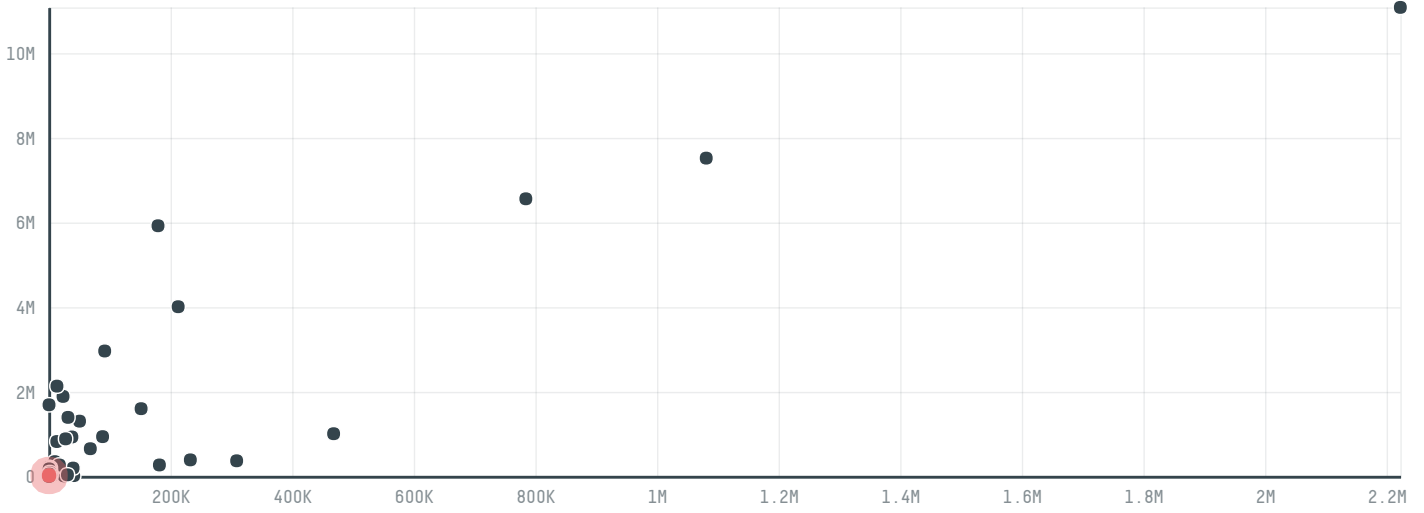

SOY DEFORESTATION

PAMPA

N/A

CERRADO

< 1ha

COMPARING COMPANIES IMPORTING SOY FROM BRAZIL IN 2013

Trase is a partnership between

In collaboration with