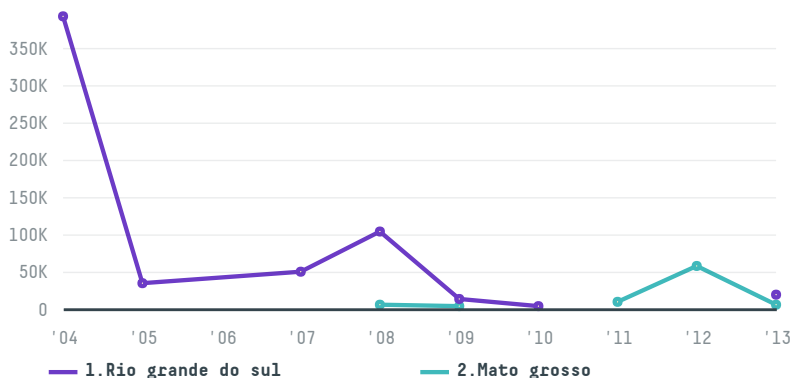

TOP DESTINATION COUNTRIES OF SOY IMPORTED BY CHINATEX GRAINS AND OILS: