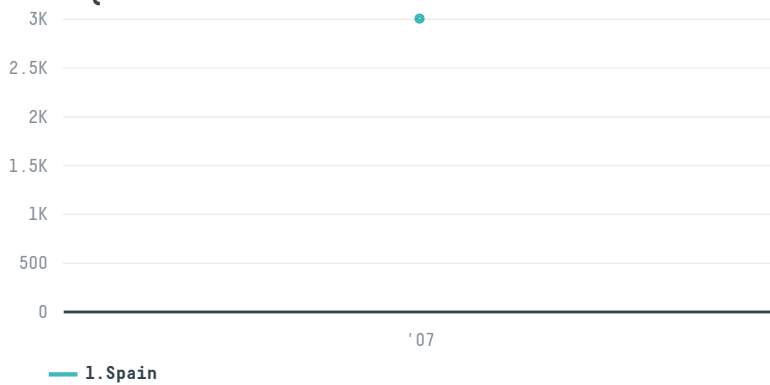

TOP DESTINATION COUNTRIES OF SOY IMPORTED BY NOBLE (REG.INCRA: