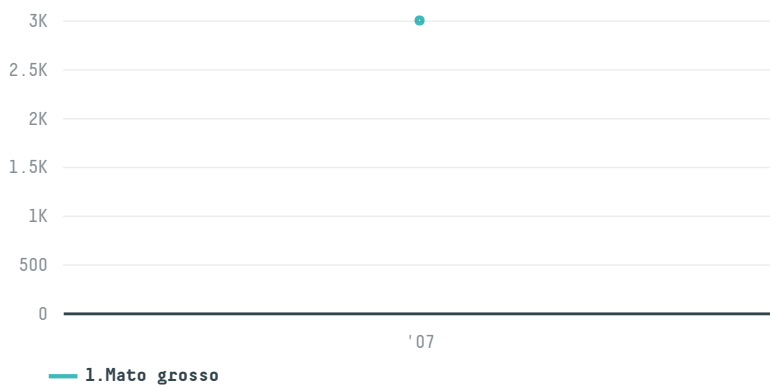

TOP DESTINATION COUNTRIES OF SOY IMPORTED BY NOBLE (REG.INCRA: