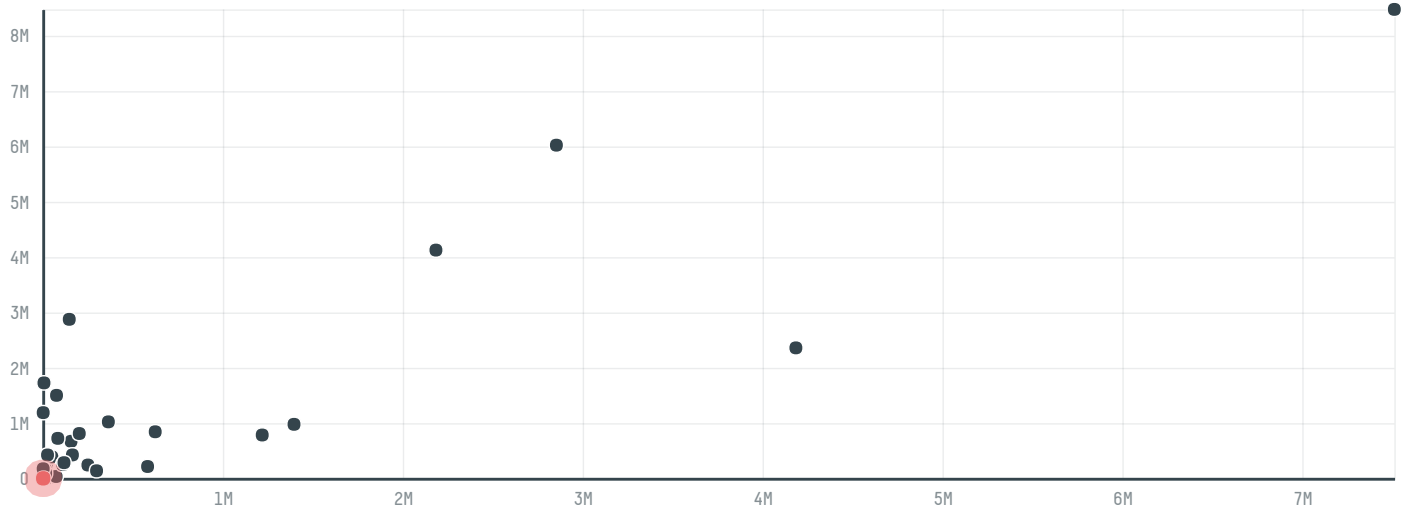

Trase is a partnership between

In collaboration with

and many other organizations and individuals.

Donors

[Terms of Use](#) · [Privacy policy](#) · [Cookie policy](#) · [Contact us](#)