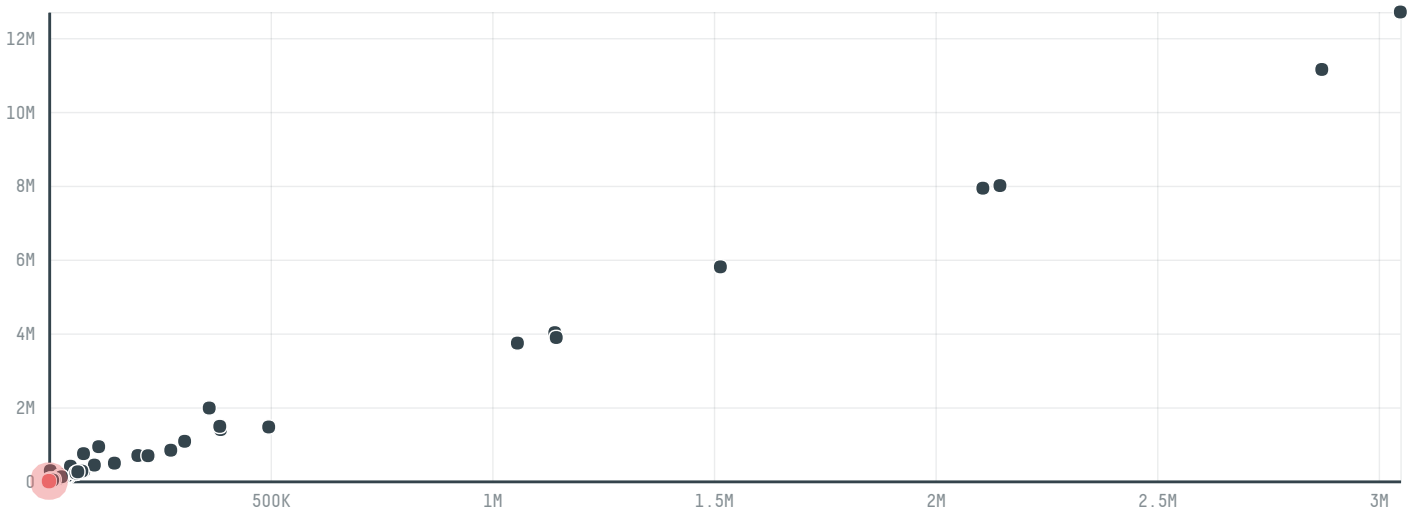

MUNICIPALITY

SOY DEFORESTATION

CAPANEMA

N/A

BIOME

SOY DEFORESTATION

MATA ATLANTICA

N/A

COMPARING COMPANIES IMPORTING SOY FROM BRAZIL IN 2018