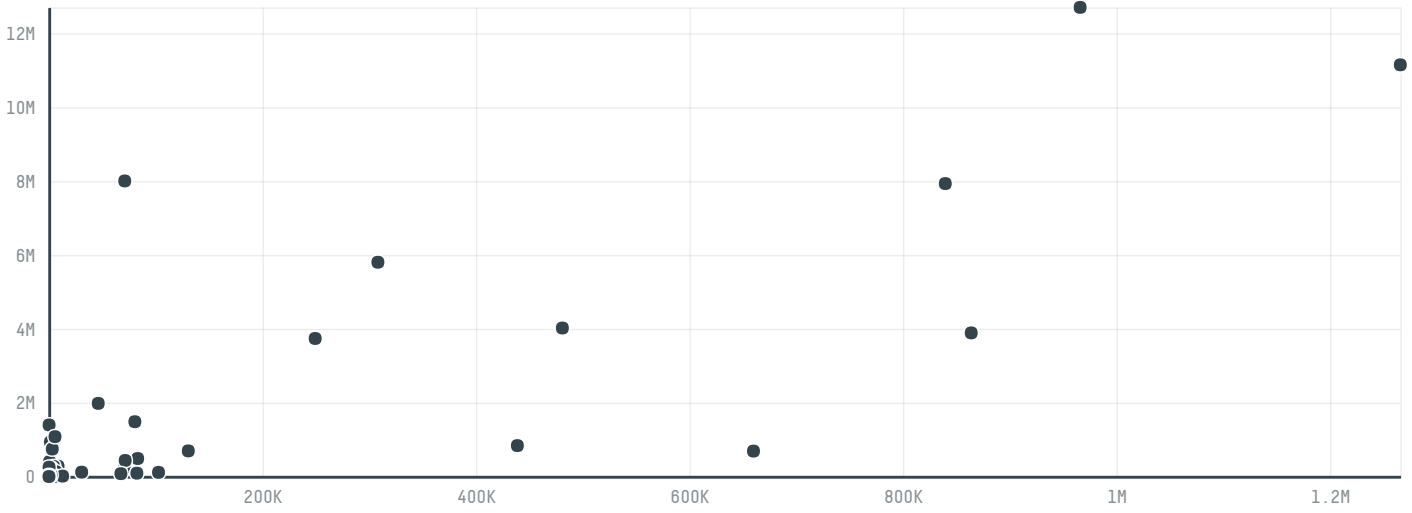

Trase is a partnership between

In collaboration with

and many other organizations and individuals.

Donors

[Terms of Use](#) · [Privacy policy](#) · [Cookie policy](#) · [Contact us](#)