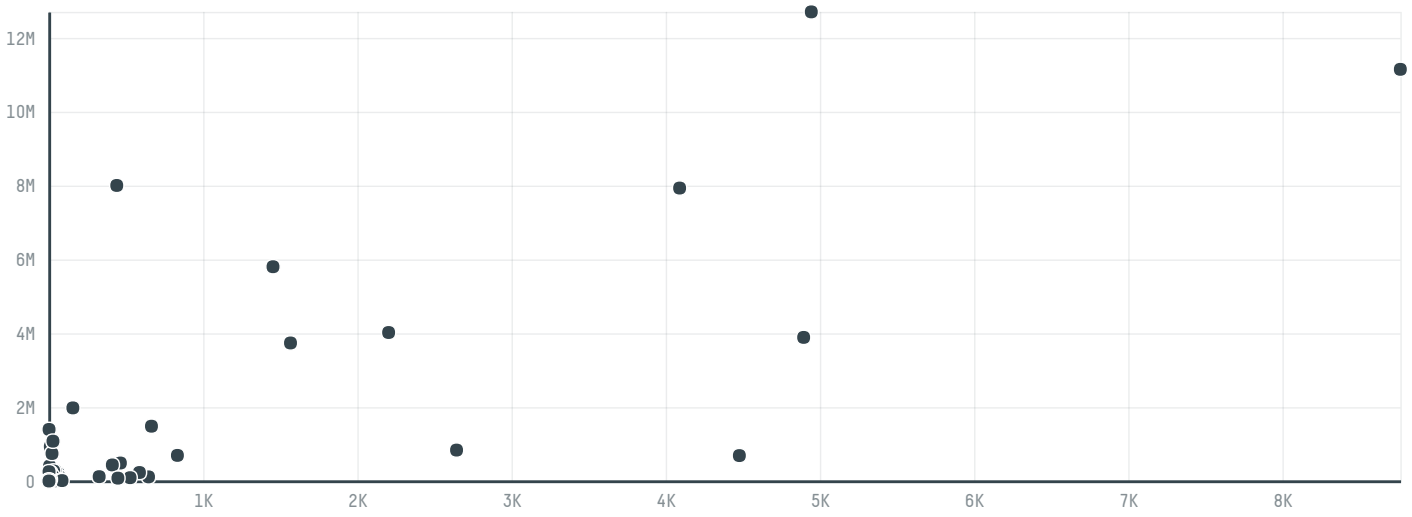

MUNICIPALITY

SOY DEFORESTATION

CAPANEMA

N/A

BIOME

SOY DEFORESTATION

MATA ATLANTICA

N/A

COMPARING COMPANIES IMPORTING SOY FROM BRAZIL IN 2018