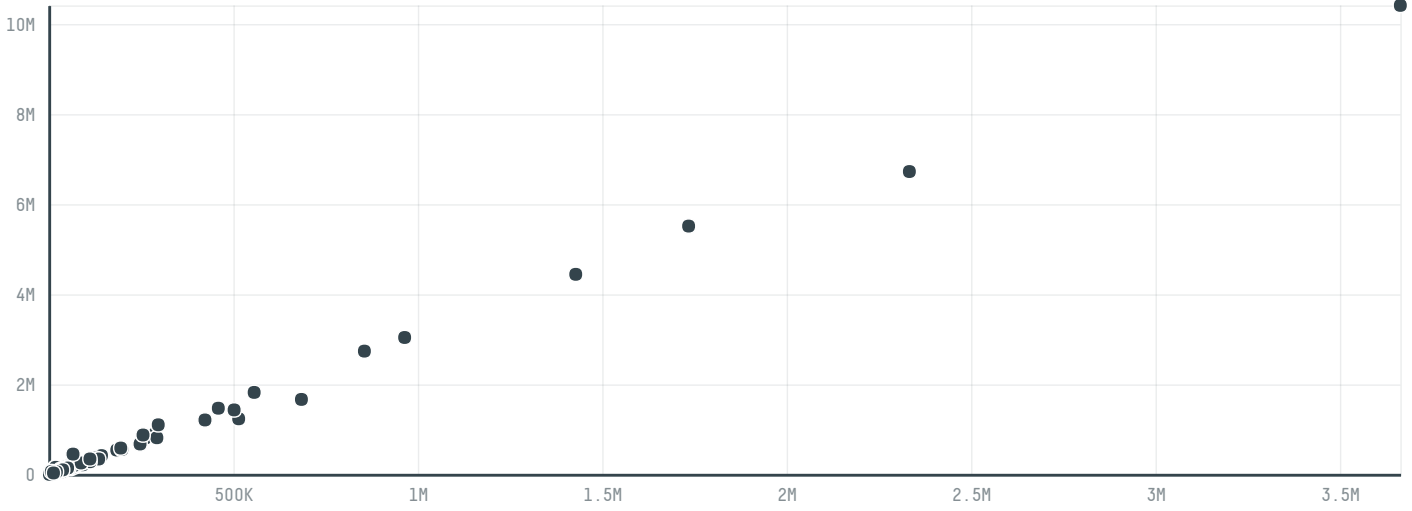

trase

M s comercial importadora e exportadora de alimentos

ACTIVITY: **Exporter**
COMMODITY: **Soy**
COUNTRY: **Brazil**
YEAR: **2014**

M s comercial importadora e exportadora de alimentos was the 327th largest exporter of soy from BRAZIL in 2014, accounting for 0 tons. As an exporter, M s comercial importadora e exportadora de alimentos sources from 1 municipalities, or 0% of the soy production municipalities. The main destination of the soy exported by M s comercial importadora e exportadora de alimentos is Bolivia, accounting for 100% of the total.

TOP DESTINATION COUNTRIES OF SOY EXPORTED BY M S COMERCIAL IMPORTADORA E EXPORTADORA DE ALIMENTOS:

Legend for world map: N/A, <5K, >5K, >100K, >300K, >1M

COMPARING COMPANIES EXPORTING SOY FROM BRAZIL IN 2014