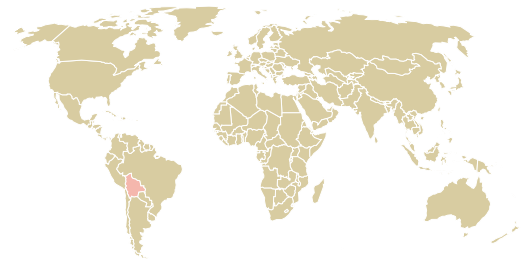

trase

M s comercial importadora e exportadora de alimentos

ACTIVITY: **Exporter**
COMMODITY: **Soy**
COUNTRY: **Brazil**
YEAR: **2014**

M s comercial importadora e exportadora de alimentos was the 327th largest exporter of soy from BRAZIL in 2014, accounting for 0 tons. As an exporter, M s comercial importadora e exportadora de alimentos sources from 1 municipalities, or 0% of the soy production municipalities. The main destination of the soy exported by M s comercial importadora e exportadora de alimentos is Bolivia, accounting for 100% of the total.

TOP DESTINATION COUNTRIES OF SOY EXPORTED BY M S COMERCIAL IMPORTADORA E EXPORTADORA DE ALIMENTOS:

Legend for world map: N/A, <5K, >5K, >100K, >300K, >1M

COMPARING COMPANIES EXPORTING SOY FROM BRAZIL IN 2014