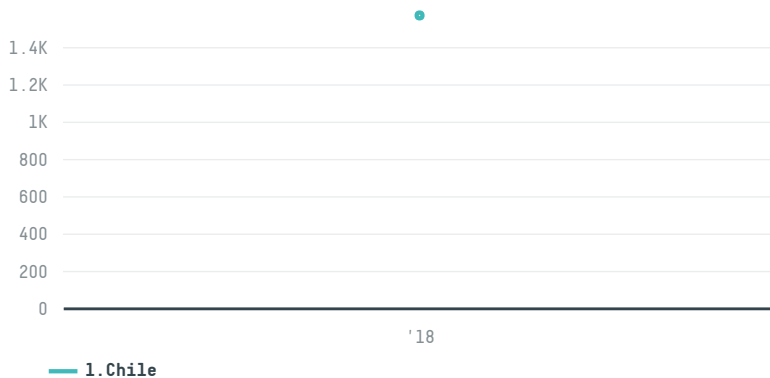

TOP DESTINATION COUNTRIES OF SOY IMPORTED BY EWOS CHILE ALIMENTOS LTDA: