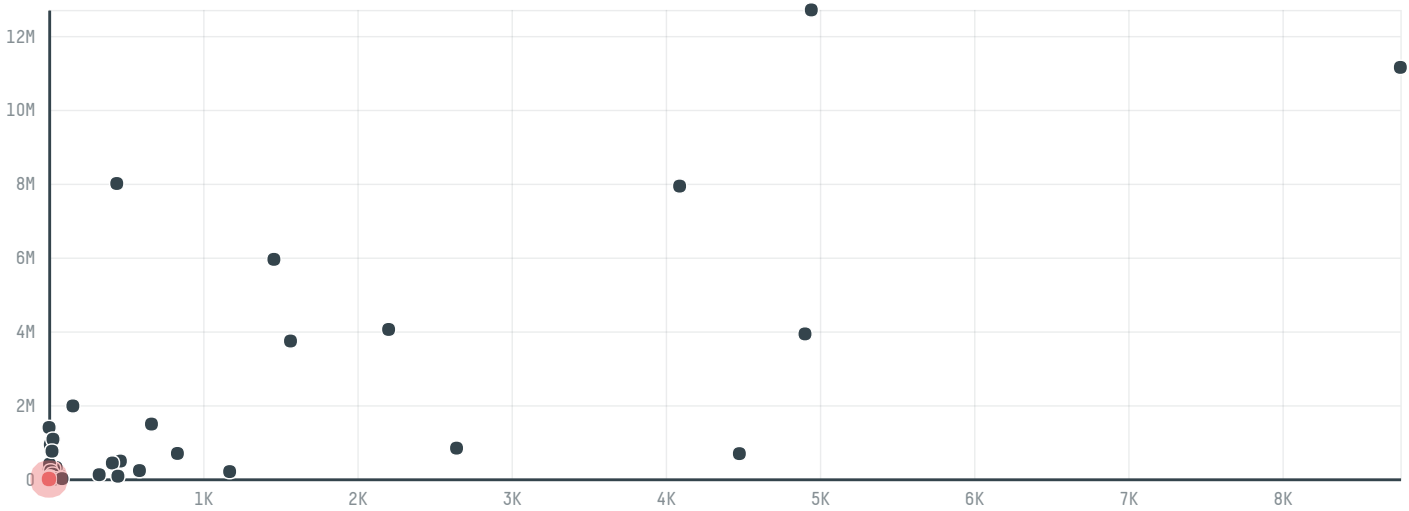

MUNICIPALITY

SOY DEFORESTATION

SIDROLANDIA

< 1ha

BIOME

SOY DEFORESTATION

CERRADO

< 1ha

COMPARING COMPANIES IMPORTING SOY FROM BRAZIL IN 2018