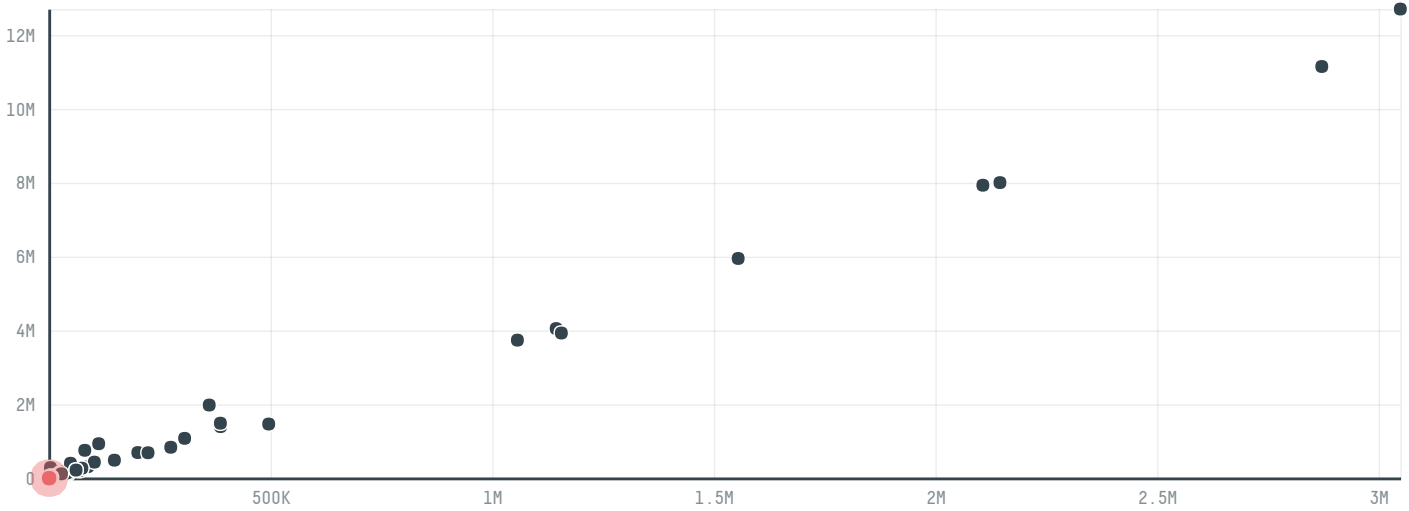

MUNICIPALITY

SOY DEFORESTATION

SIDROLANDIA

< 1ha

BIOME

SOY DEFORESTATION

CERRADO

< 1ha

COMPARING COMPANIES IMPORTING SOY FROM BRAZIL IN 2018