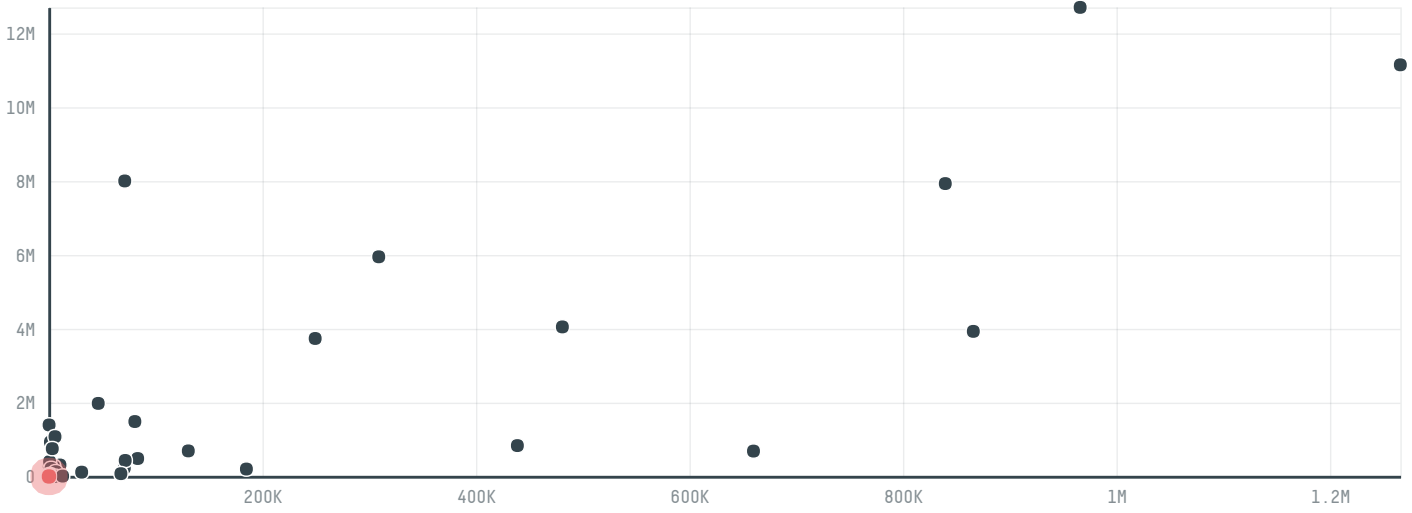

Trase is a partnership between

In collaboration with

and many other organizations and individuals.

Donors

[Terms of Use](#) · [Privacy policy](#) · [Cookie policy](#) · [Contact us](#)