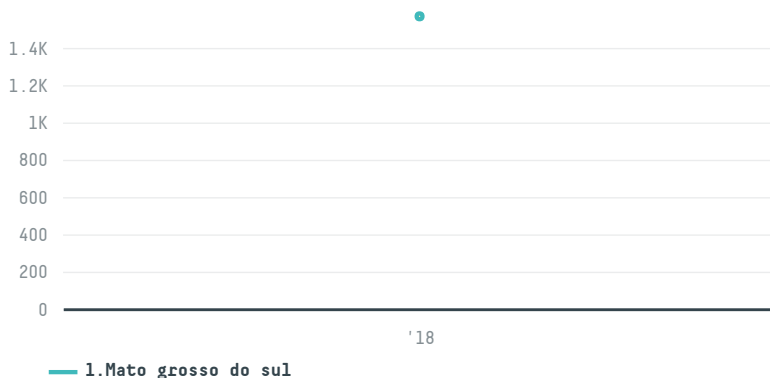

TOP DESTINATION COUNTRIES OF SOY IMPORTED BY EWOS CHILE ALIMENTOS LTDA: