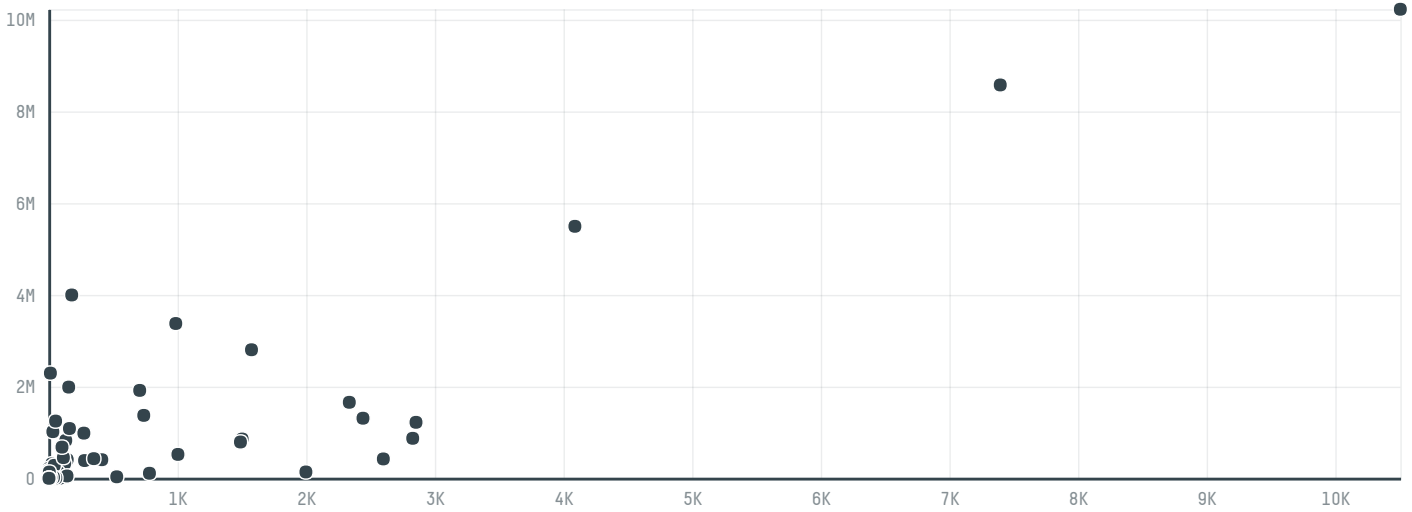

Trase is a partnership between

In collaboration with

and many other organizations and individuals.

Donors

[Terms of Use](#) · [Privacy policy](#) · [Cookie policy](#) · [Contact us](#)