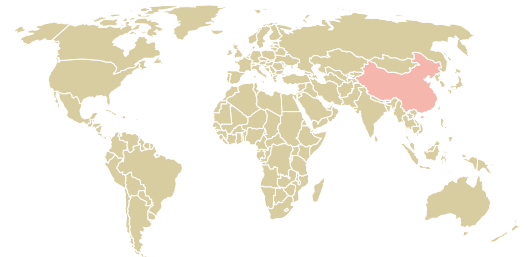

## Exporsell comercial exportadora e importadora ltda epp

ACTIVITY      COMMODITY      COUNTRY      YEAR  
**Exporter**      **Soy**      **Brazil**      **2016**

Exporsell comercial exportadora e importadora ltda epp was the 300th largest exporter of soy from BRAZIL in 2016, accounting for 0 tons. As an exporter, Exporsell comercial exportadora e importadora ltda epp sources from 1 municipalities, or 0% of the soy production municipalities. The main destination of the soy exported by Exporsell comercial exportadora e importadora ltda epp is China (mainland), accounting for 100% of the total.

### TOP DESTINATION COUNTRIES OF SOY EXPORTED BY EXPORSELL COMERCIAL EXPORTADORA E IMPORTADORA LTDA EPP: