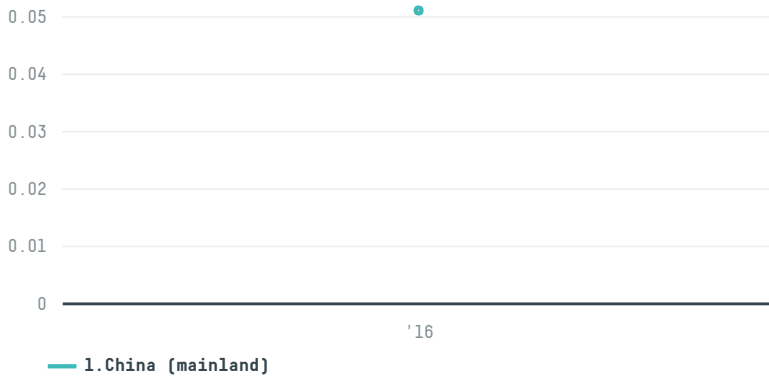

TOP DESTINATION COUNTRIES OF SOY EXPORTED BY EXPORSELL COMERCIAL EXPORTADORA E IMPORTADORA LTDA EPP:

COMPARING COMPANIES EXPORTING SOY FROM BRAZIL IN 2016