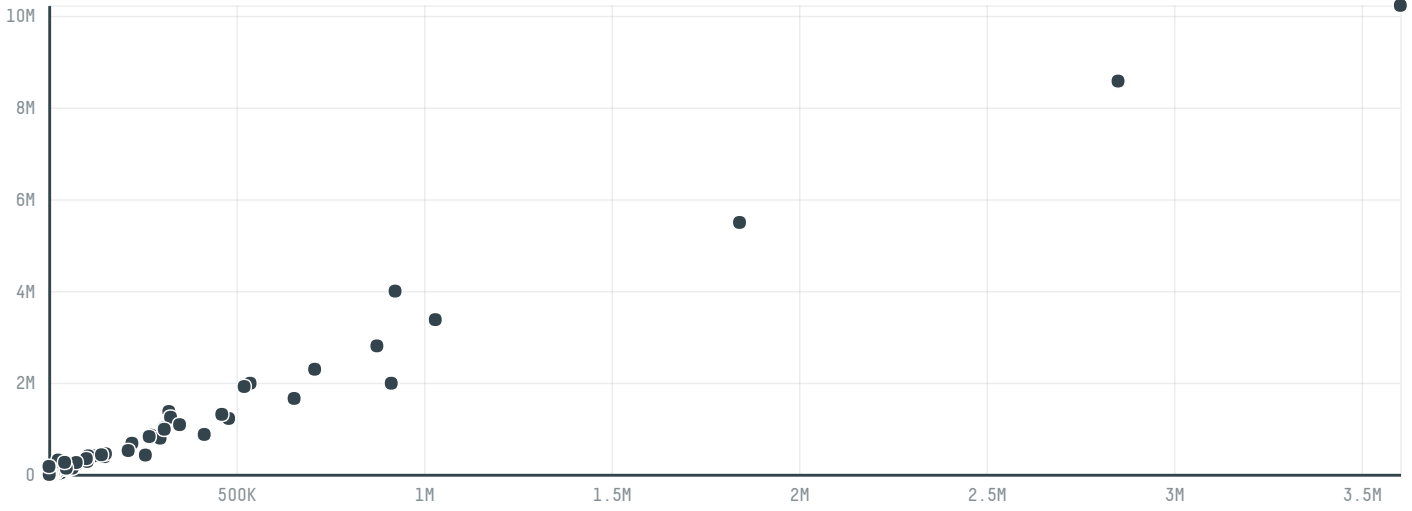

Trase is a partnership between

In collaboration with

and many other organizations and individuals.

Donors

[Terms of Use](#) · [Privacy policy](#) · [Cookie policy](#) · [Contact us](#)