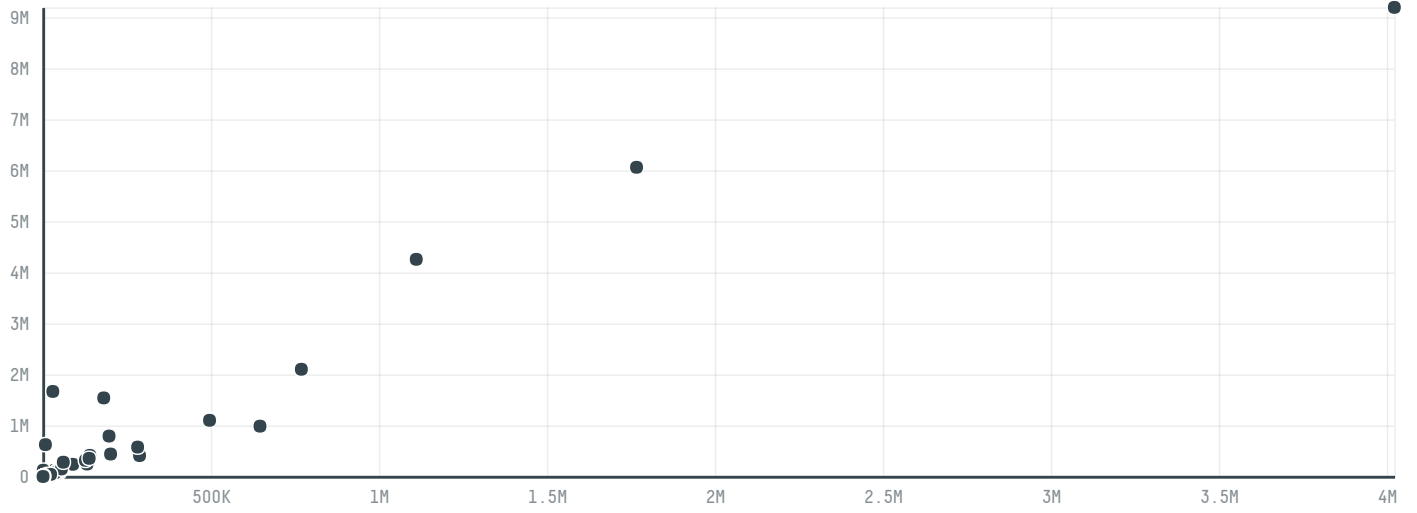

Trase is a partnership between

In collaboration with

and many other organizations and individuals.

Donors

[Terms of Use](#) · [Privacy policy](#) · [Cookie policy](#) · [Contact us](#)