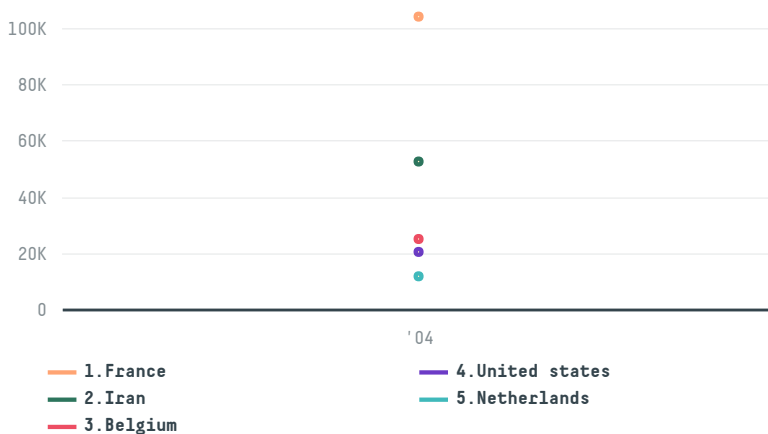

TOP DESTINATION COUNTRIES OF SOY EXPORTED BY COMPANHIA ENERGETICA DO RIO GRANDE DO NORTE COSERN:

COMPARING COMPANIES EXPORTING SOY FROM BRAZIL IN 2004