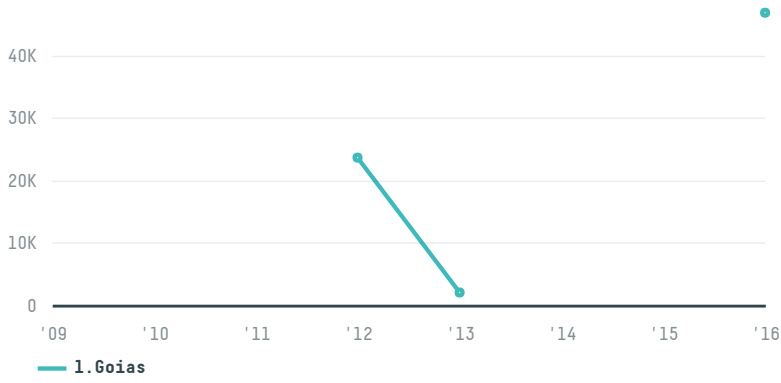

MUNICIPALITY	SOY DEFORESTATION
BELA VISTA DE GOIAS	5ha
CEZARINA	1ha
GUAPO	< 1ha
HIDROLANDIA	3ha
VARJAO	N/A

BIOME	SOY DEFORESTATION
CERRADO	9ha

COMPARING COMPANIES EXPORTING SOY FROM BRAZIL IN 2016