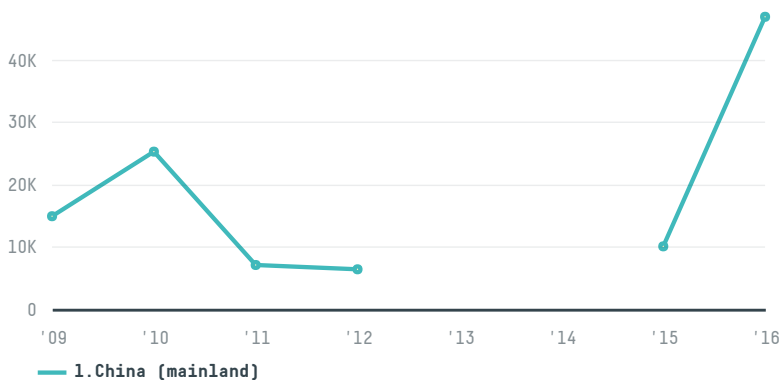

TOP DESTINATION COUNTRIES OF SOY EXPORTED BY CHS COMERCIO SERVICOS E SOLUCOES AGRICOLAS LTDA:

Legend for world map: ☐ N/A, ☐ <5K, ☐ >5K, ☐ >100K, ☐ >300K, ☐ >1M