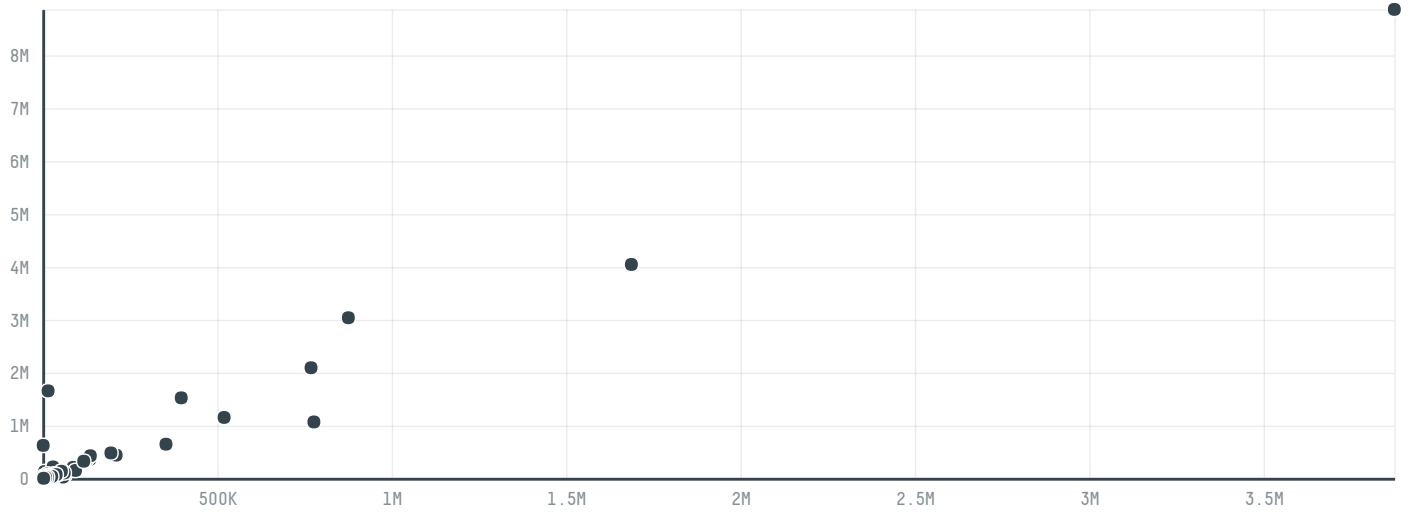

Trase is a partnership between

In collaboration with

and many other organizations and individuals.

Donors

[Terms of Use](#) · [Privacy policy](#) · [Cookie policy](#) · [Contact us](#)