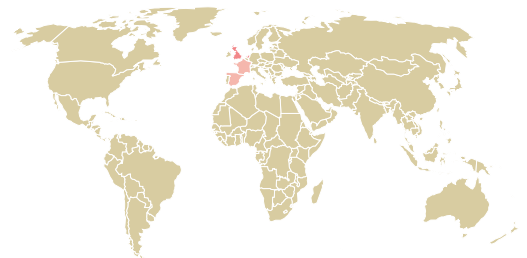

# trase

## Cesiba comercial exportadora s/a

ACTIVITY: **Exporter group**    COMMODITY: **Soy**    COUNTRY: **Brazil**    YEAR: **2004**

Cesiba comercial exportadora s/a was the 33rd largest exporter of soy from BRAZIL in 2004, accounting for 126 thousand tons. As an exporter, Cesiba comercial exportadora s/a sources from 1 municipalities, or 0% of the soy production municipalities. The main destination of the soy exported by Cesiba comercial exportadora s/a is United kingdom, accounting for 55% of the total.

### TOP DESTINATION COUNTRIES OF SOY EXPORTED BY CESIBA COMERCIAL EXPORTADORA S/A: