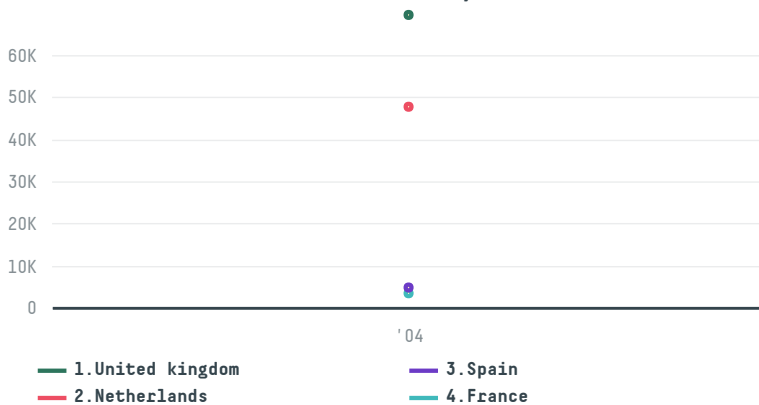

TOP DESTINATION COUNTRIES OF SOY EXPORTED BY CESIBA COMERCIAL EXPORTADORA S/A:

COMPARING COMPANIES EXPORTING SOY FROM BRAZIL IN 2004