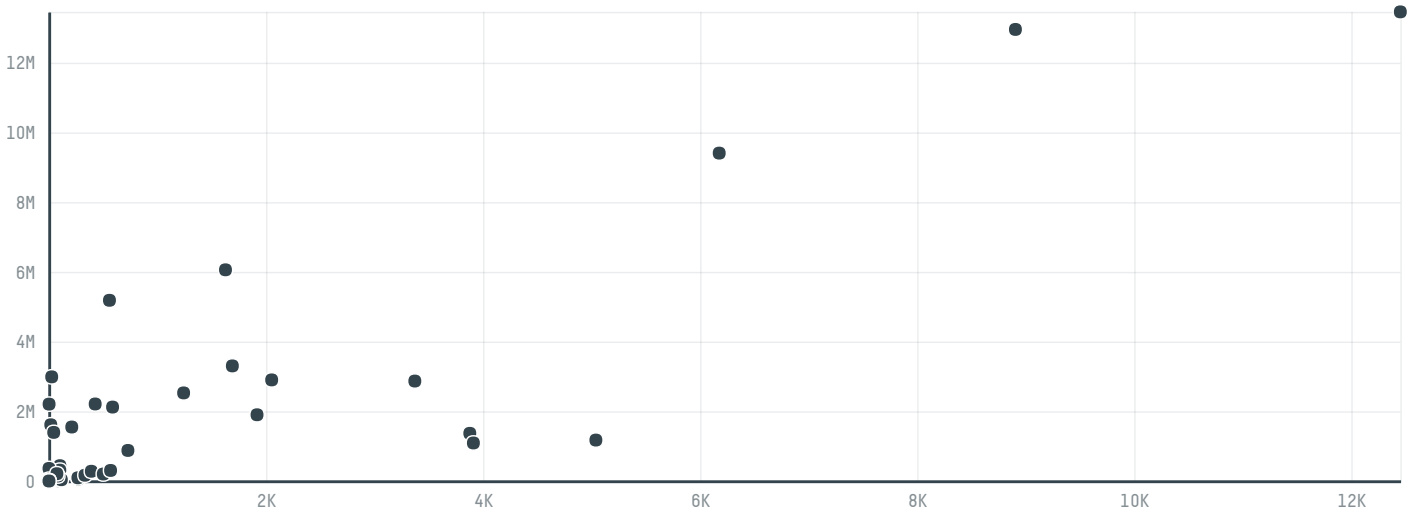

MUNICIPALITY

SOY DEFORESTATION

CAMPO MOURAO

N/A

BIOME

SOY DEFORESTATION

MATA ATLANTICA

N/A

COMPARING COMPANIES IMPORTING SOY FROM BRAZIL IN 2017