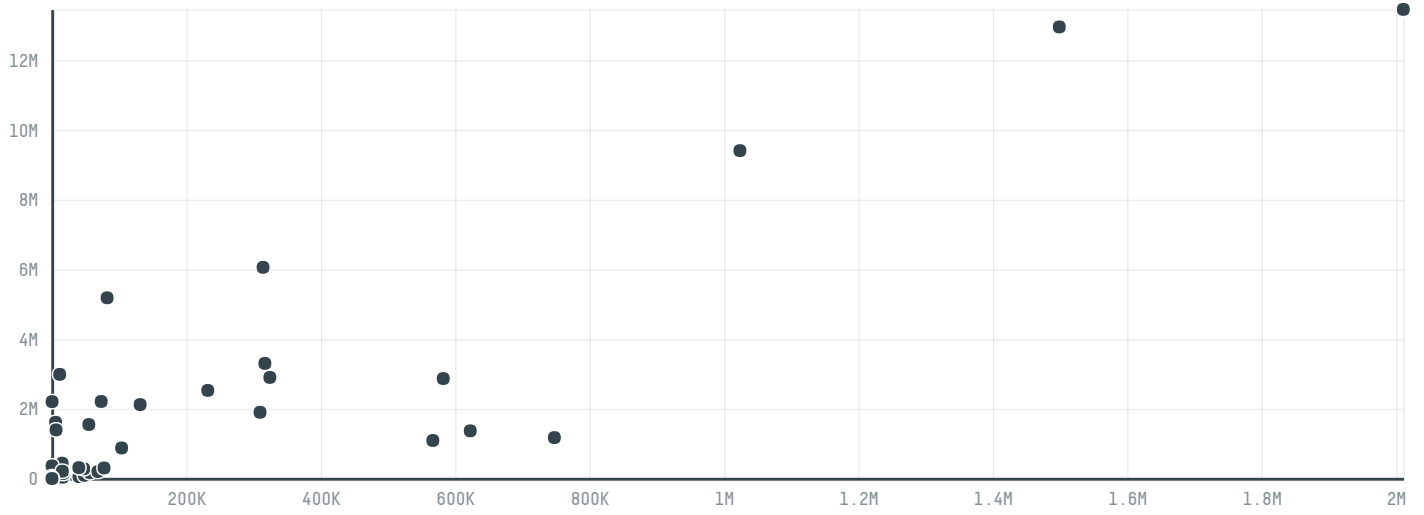

Trase is a partnership between

In collaboration with

and many other organizations and individuals.

Donors

[Terms of Use](#) · [Privacy policy](#) · [Cookie policy](#) · [Contact us](#)