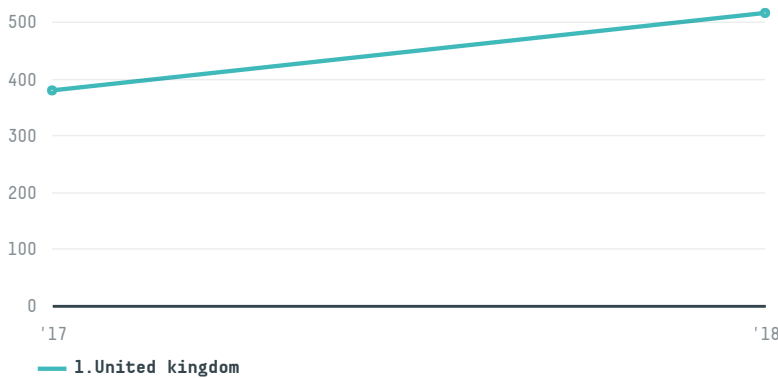

TOP DESTINATION COUNTRIES OF SOY IMPORTED BY MPH MARINE PROTEIN HOLDINGS GMBH E CO. KG: