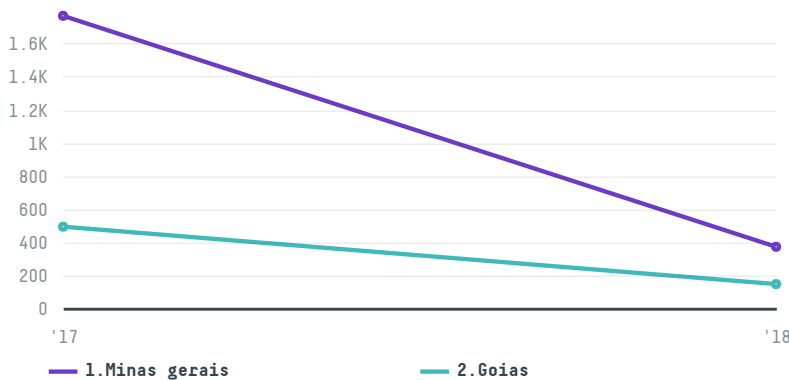

TOP DESTINATION COUNTRIES OF SOY IMPORTED BY MPH MARINE PROTEIN HOLDINGS GMBH E CO. KG: