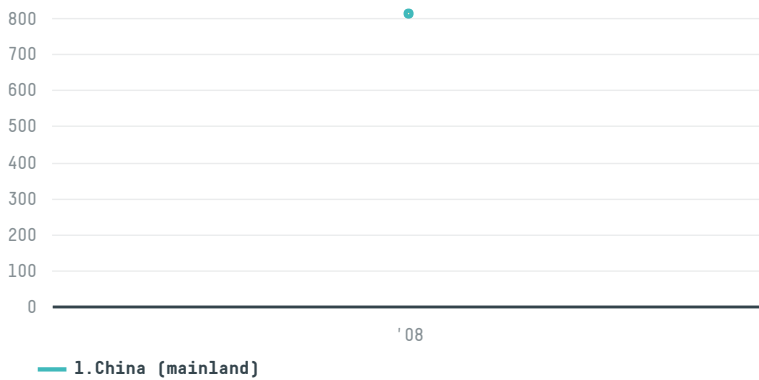

TOP DESTINATION COUNTRIES OF SOY EXPORTED BY BRV - MOVEIS: