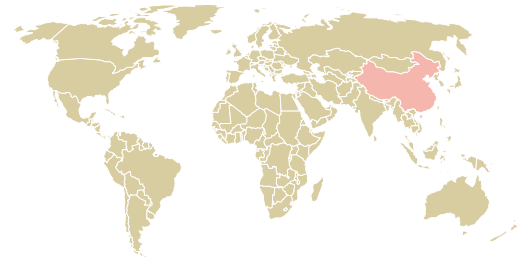

## Brv - moveis

ACTIVITY      COMMODITY      COUNTRY      YEAR  
**Exporter**      **Soy**      **Brazil**      **2008**

Brv - moveis was the 240th largest exporter of soy from BRAZIL in 2008, accounting for 812 tons. As an exporter, Brv - moveis sources from 1 municipalities, or 0% of the soy production municipalities. The main destination of the soy exported by Brv - moveis is China (mainland), accounting for 100% of the total.

### TOP DESTINATION COUNTRIES OF SOY EXPORTED BY BRV - MOVEIS: