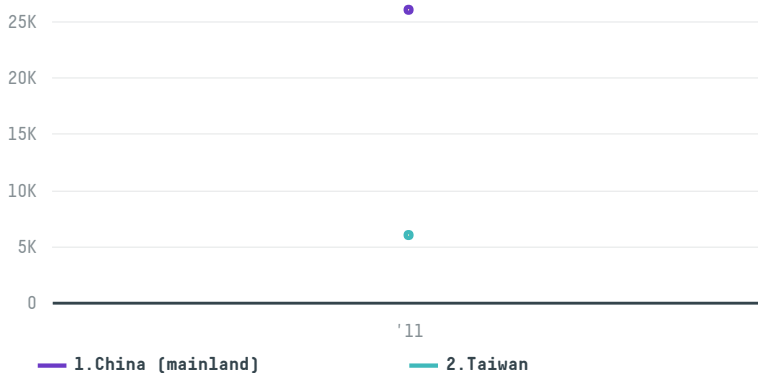

TOP DESTINATION COUNTRIES OF SOY EXPORTED BY KPM EMPREENDIMENTOS E PARTICIPACOES:

COMPARING COMPANIES EXPORTING SOY FROM BRAZIL IN 2011