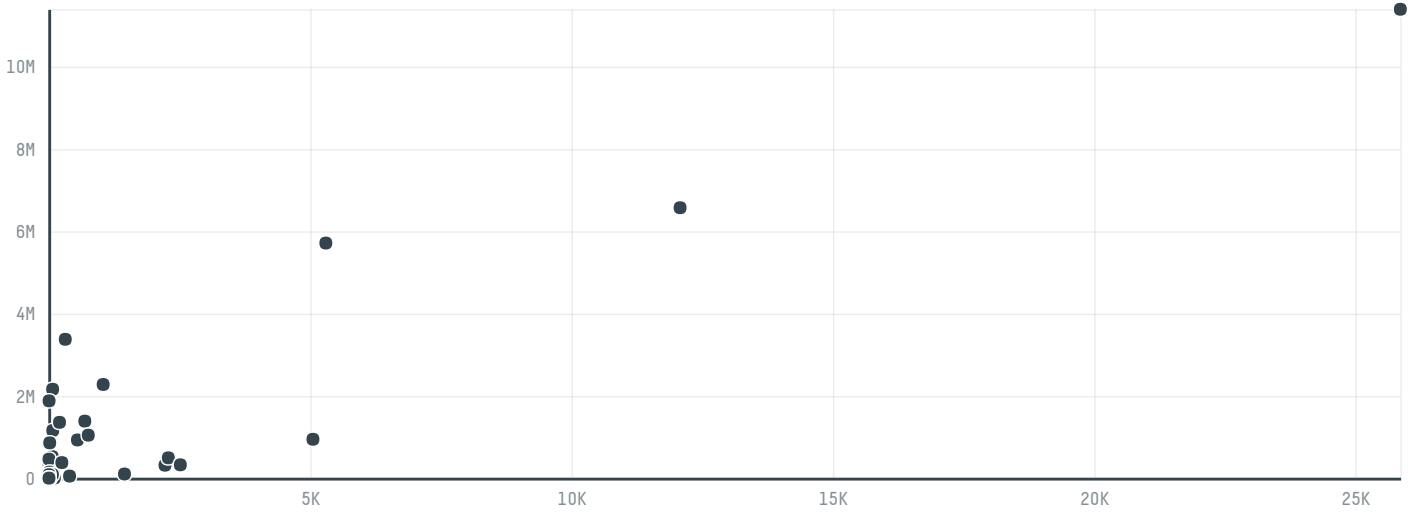

trase

Kpm empreendimentos e participacoes

ACTIVITY COMMODITY COUNTRY YEAR
Exporter **Soy** **Brazil** **2011**

Kpm empreendimentos e participacoes was the 63rd largest exporter of soy from BRAZIL in 2011, accounting for 32 thousand tons. As an exporter, Kpm empreendimentos e participacoes sources from 1 municipalities, or 0% of the soy production municipalities. The main destination of the soy exported by Kpm empreendimentos e participacoes is China (mainland), accounting for 81% of the total.

TOP DESTINATION COUNTRIES OF SOY EXPORTED BY KPM EMPREENDIMENTOS E PARTICIPACOES:

COMPARING COMPANIES EXPORTING SOY FROM BRAZIL IN 2011

Trase is a partnership between

In collaboration with

and many other organizations and individuals.