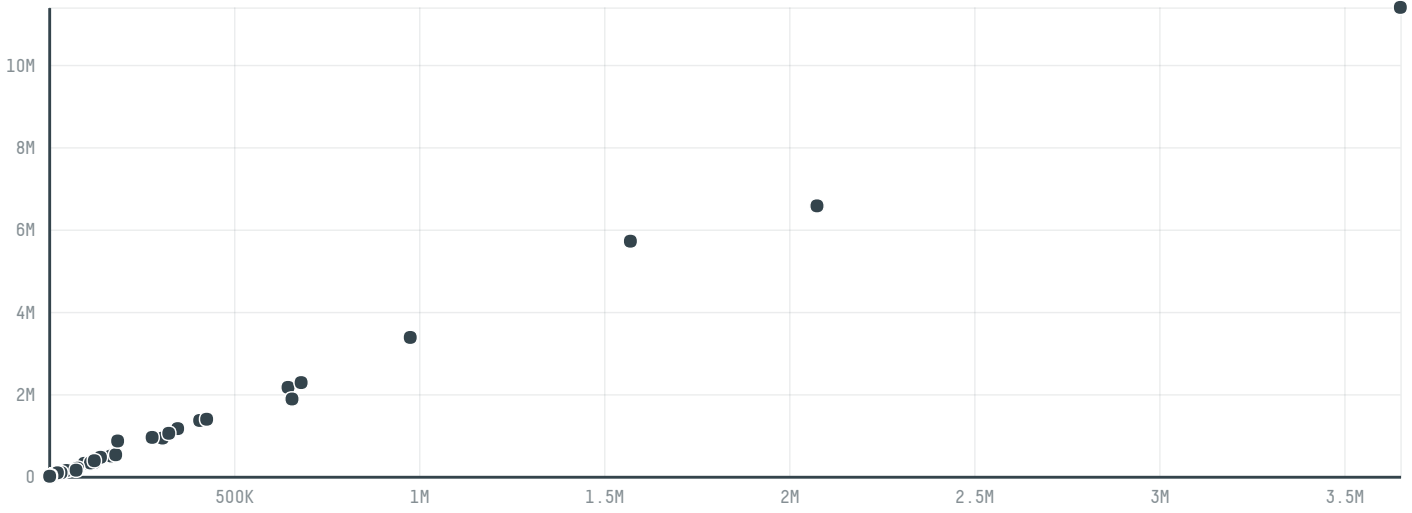

trase

Kpm empreendimentos e participacoes

ACTIVITY COMMODITY COUNTRY YEAR
Exporter **Soy** **Brazil** **2011**

Kpm empreendimentos e participacoes was the 63rd largest exporter of soy from BRAZIL in 2011, accounting for 32 thousand tons. As an exporter, Kpm empreendimentos e participacoes sources from 1 municipalities, or 0% of the soy production municipalities. The main destination of the soy exported by Kpm empreendimentos e participacoes is China (mainland), accounting for 81% of the total.

TOP DESTINATION COUNTRIES OF SOY EXPORTED BY KPM EMPREENDIMENTOS E PARTICIPACOES:

COMPARING COMPANIES EXPORTING SOY FROM BRAZIL IN 2011

Trase is a partnership between

In collaboration with

and many other organizations and individuals.