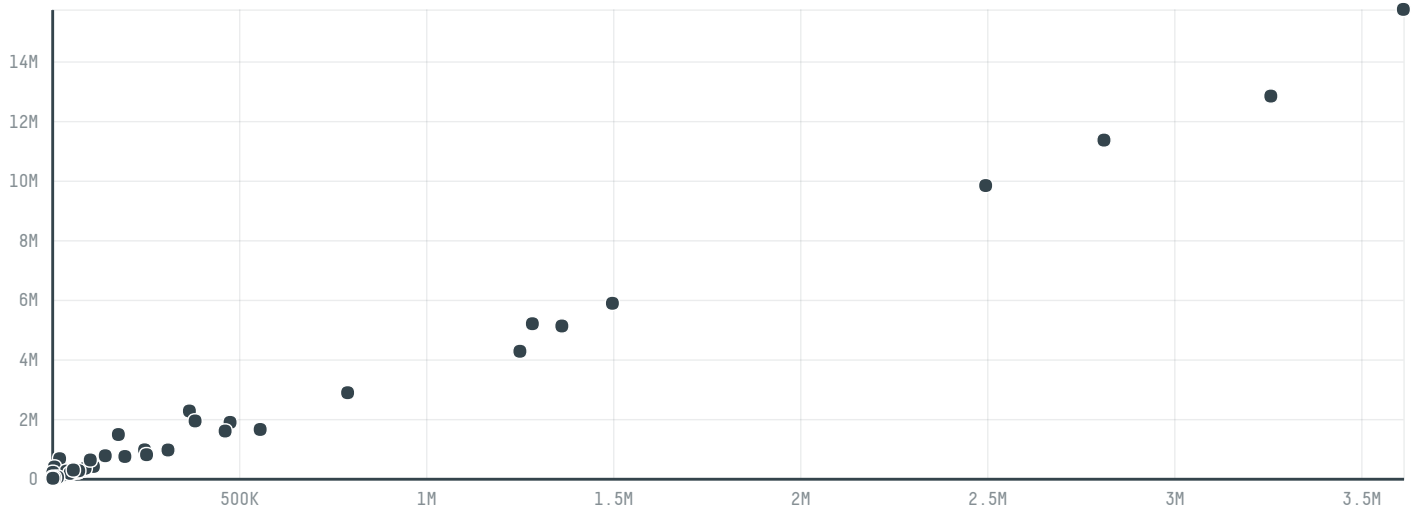

trase

Frontiers wta (worldwide trading agro machinery) servicios, c

ACTIVITY: **Exporter group**
COMMODITY: **Soy**
COUNTRY: **Brazil**
YEAR: **2018**

Frontiers wta (worldwide trading agro machinery) servicios, c was the 196th largest exporter of soy from BRAZIL in 2018, accounting for 2 thousand tons. This is a 291% increase vs the previous year. As an exporter, Frontiers wta (worldwide trading agro machinery) servicios, c sources from 1 municipalities, or 0% of the soy production municipalities. The main destination of the soy exported by Frontiers wta (worldwide trading agro machinery) servicios, c is Indonesia, accounting for 100% of the total.

TOP DESTINATION COUNTRIES OF SOY EXPORTED BY FRONTIERS WTA (WORLDWIDE TRADING AGRO MACHINERY) SERVICOS, C:

□ N/A <5K >5K >100K >300K >1M

COMPARING COMPANIES EXPORTING SOY FROM BRAZIL IN 2018

Trase is a partnership between