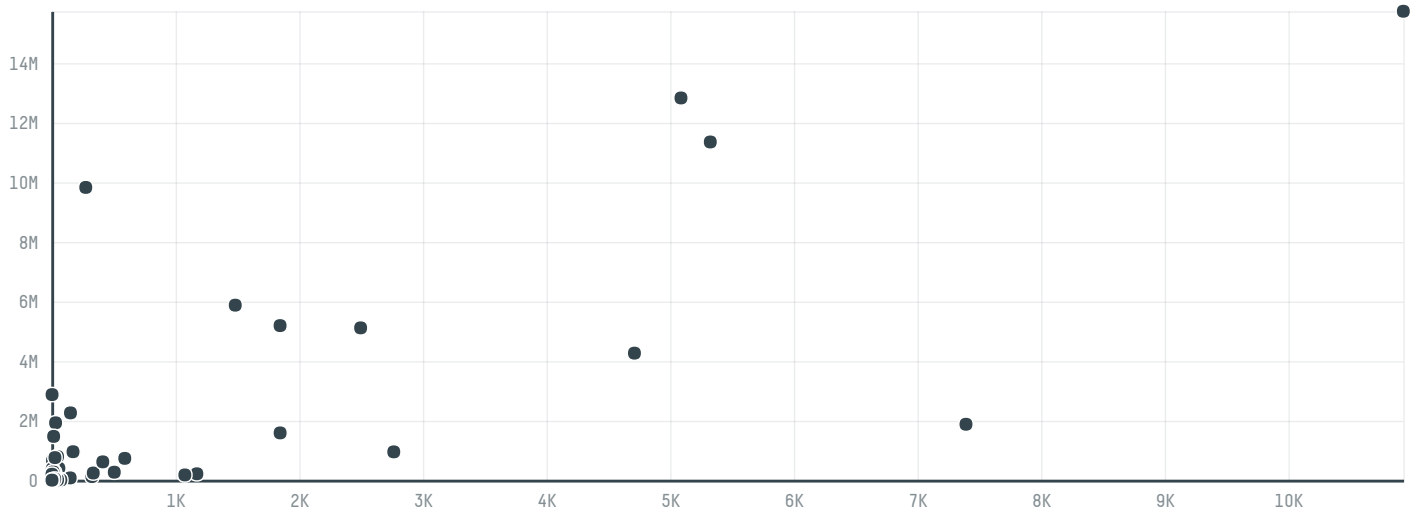

trase

Frontiers wta (worldwide trading agro machinery) servicios, c

ACTIVITY: **Exporter group**
COMMODITY: **Soy**
COUNTRY: **Brazil**
YEAR: **2018**

Frontiers wta (worldwide trading agro machinery) servicios, c was the 196th largest exporter of soy from BRAZIL in 2018, accounting for 2 thousand tons. This is a 291% increase vs the previous year. As an exporter, Frontiers wta (worldwide trading agro machinery) servicios, c sources from 1 municipalities, or 0% of the soy production municipalities. The main destination of the soy exported by Frontiers wta (worldwide trading agro machinery) servicios, c is Indonesia, accounting for 100% of the total.

TOP DESTINATION COUNTRIES OF SOY EXPORTED BY FRONTIERS WTA (WORLDWIDE TRADING AGRO MACHINERY) SERVICOS, C:

□ N/A <5K >5K >100K >300K >1M

COMPARING COMPANIES EXPORTING SOY FROM BRAZIL IN 2018

Trase is a partnership between